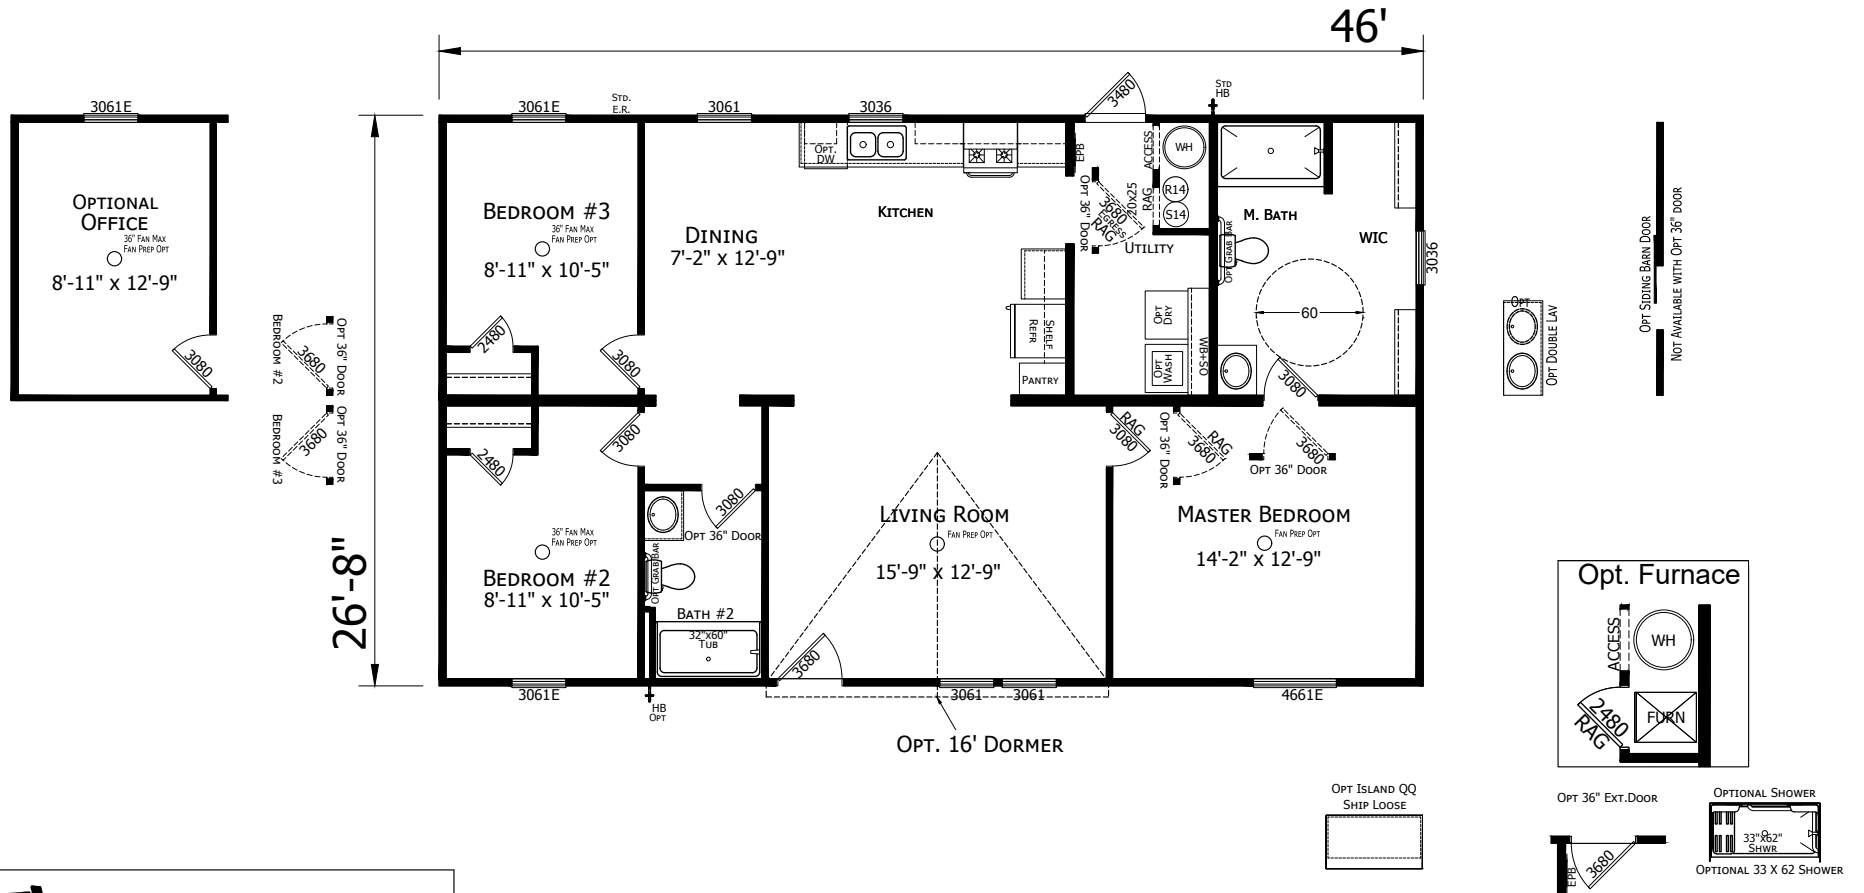

# Manor

Champion Series (Lake City, FL)

1,227 SQ. FT. (Approximate) 3 Bedroom, 2 Bath

Last Updated: 5-28-25

**CHAMPION HOMES CENTER**  
1915A SE SR100  
Lake City, Florida 32025

**FactoryHomeSale.com | 1-800-965-3052**