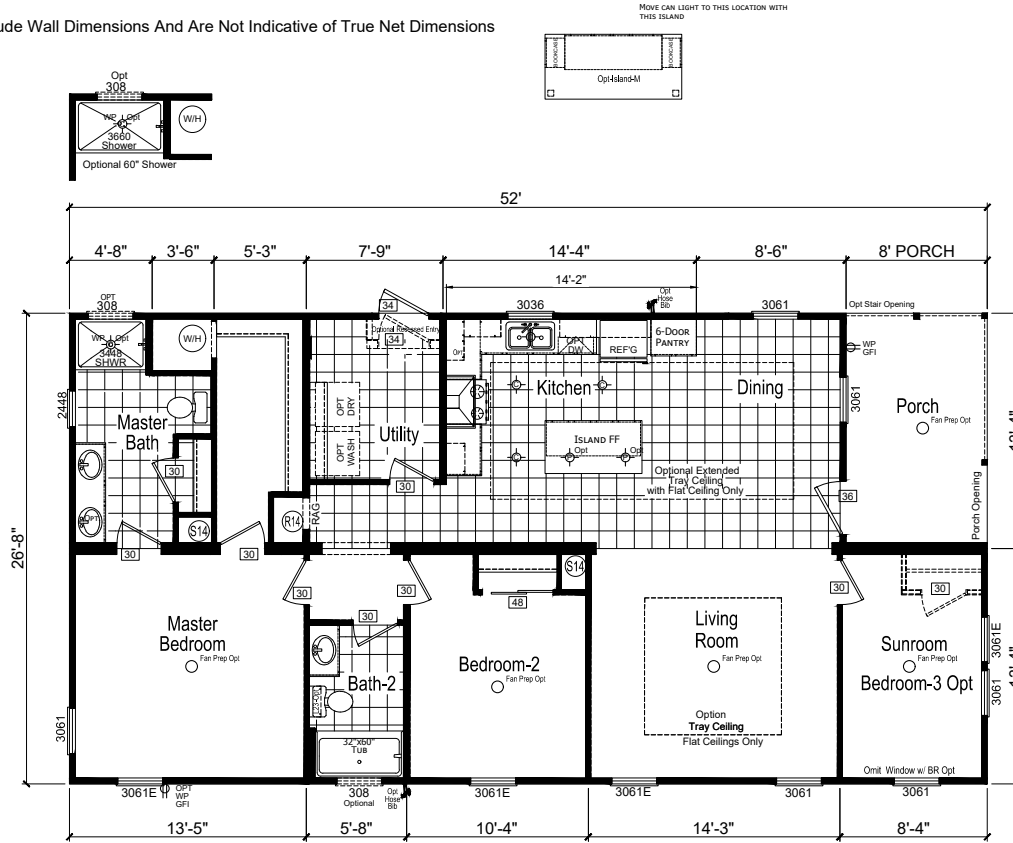

Mack

Signature Series

1,387 SQ. FT. (Approximate) 2 Bedroom, 2 Bath

Factory Expo

"Factory Direct Pricing" HOME CENTERS

Last Updated: 9-22-22

Note: Room Sizes Include Wall Dimensions And Are Not Indicative of True Net Dimensions