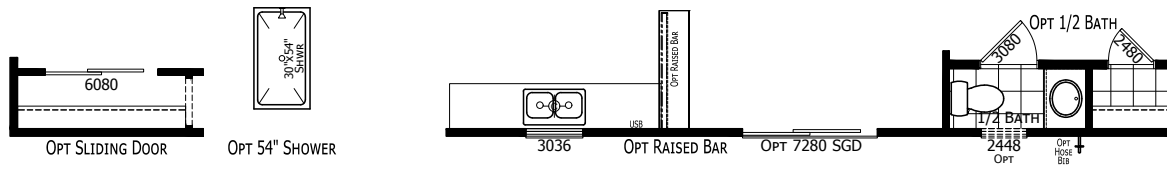

Lowery

Trinity Series

693 SQ. FT. (Approximate) 2 Bedrooms, 1 Baths

Last Updated: 3-24-21

Note: Room Sizes Include Wall Dimensions And Are Not Indicative of True Net Dimensions

FACTORY EXPO HOME CENTERS
1915A SE SR100
Lake City, Florida 32025