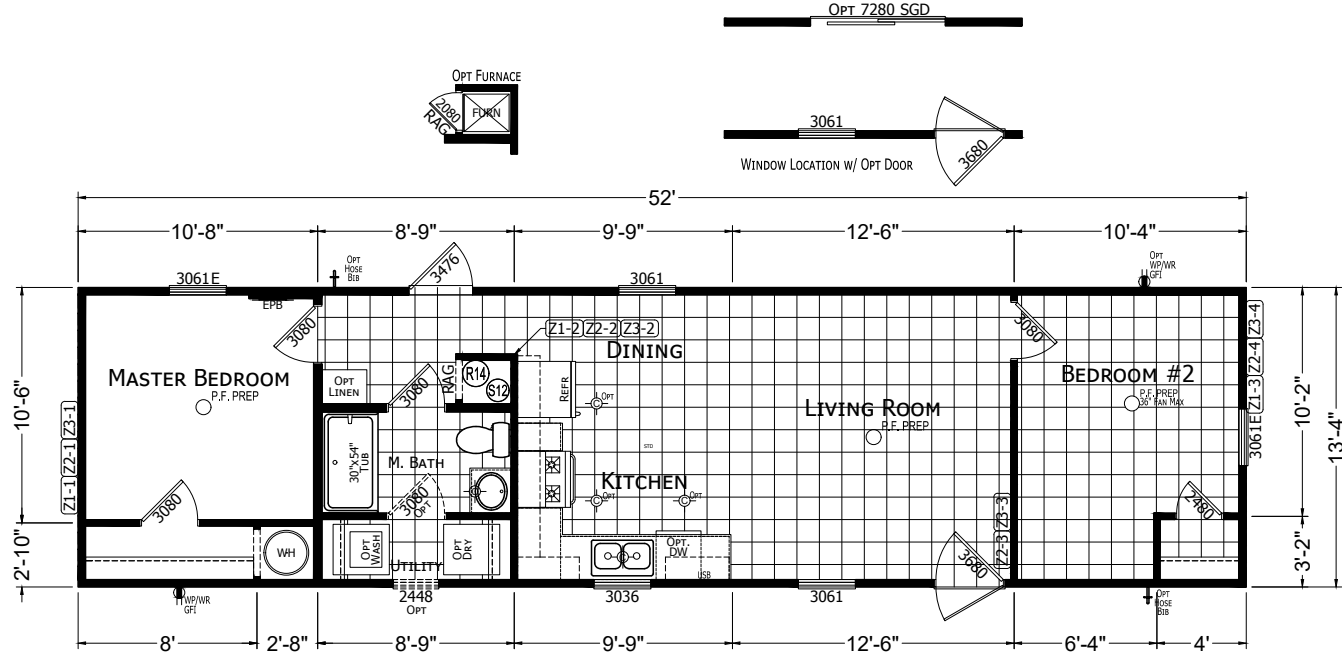

Lowery

Trinity Series

693 SQ. FT. (Approximate) 2 Bedrooms, 1 Baths

Last Updated: 3-24-21

Note: Room Sizes Include Wall Dimensions And Are Not Indicative of True Net Dimensions

FACTORY EXPO HOME CENTERS
1915A SE SR100
Lake City, Florida 32025