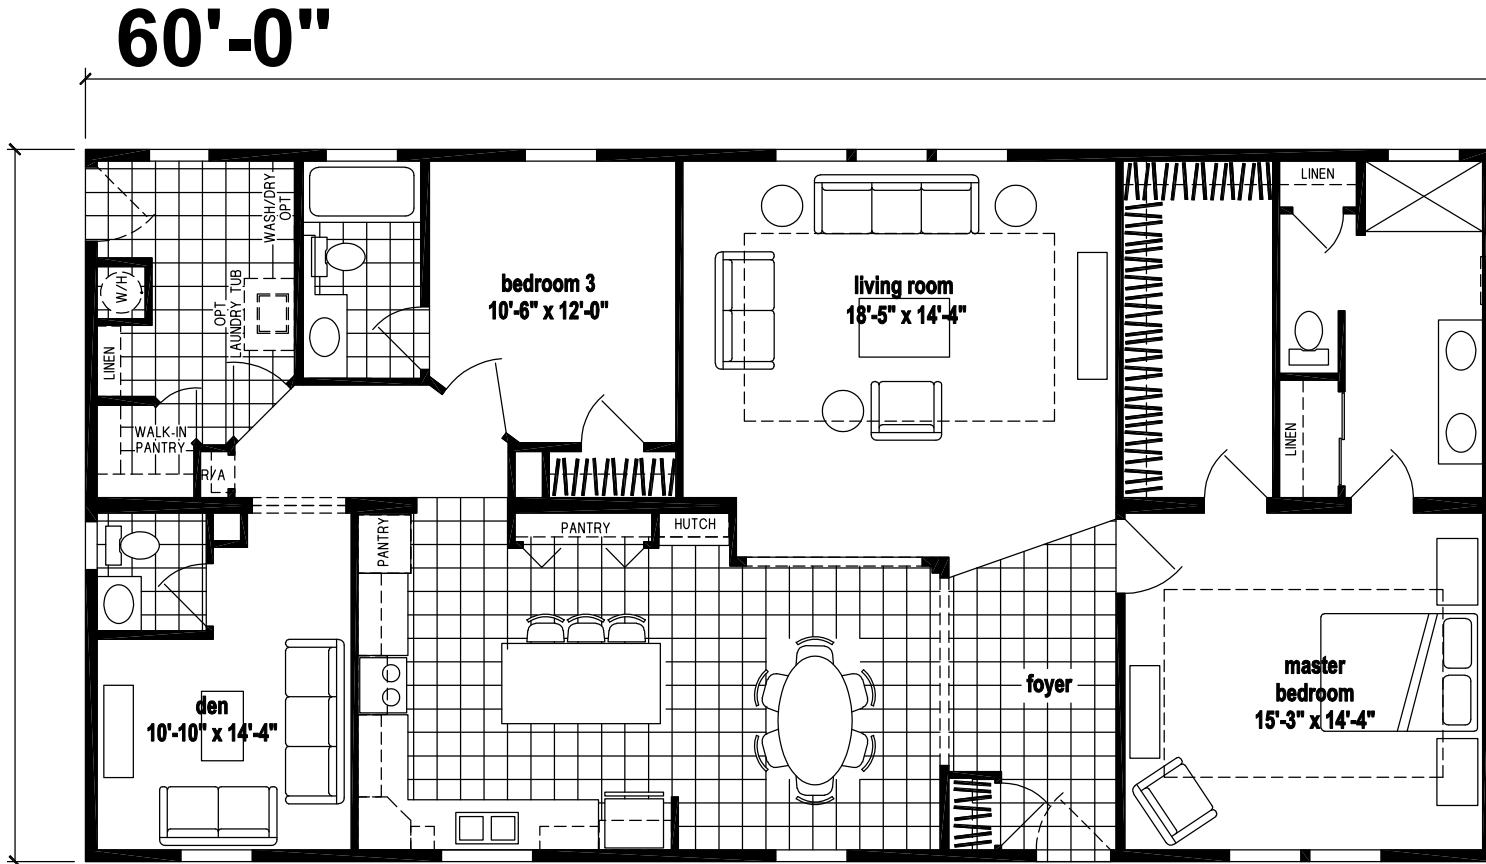

Loretto

Silver Springs Limited Series

1833 SQ. FT. (Approximate) 2 Bedrooms, 2.5 Baths

Last Updated: 2-24-25

CHAMPION HOMES CENTER
1915A SE SR100
Lake City, Florida 32025

FactoryHomeSale.com | 1-800-965-3052