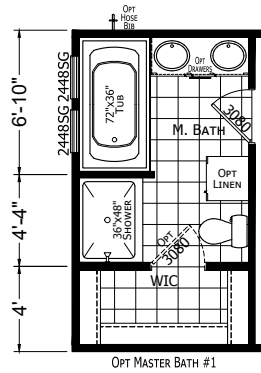

Liberty Creek

Trinity Series

1,031 SQ. FT. (Approximate) 3 Bedrooms, 2 Baths

Last Updated: 3-24-21

NOTE: ROOM SIZES INCLUDE WALL DIMENSIONS AND ARE NOT INDICATIVE OF TRUE NET DIMENSIONS

FACTORY EXPO HOME CENTERS
1915A SE SR100
Lake City, Florida 32025