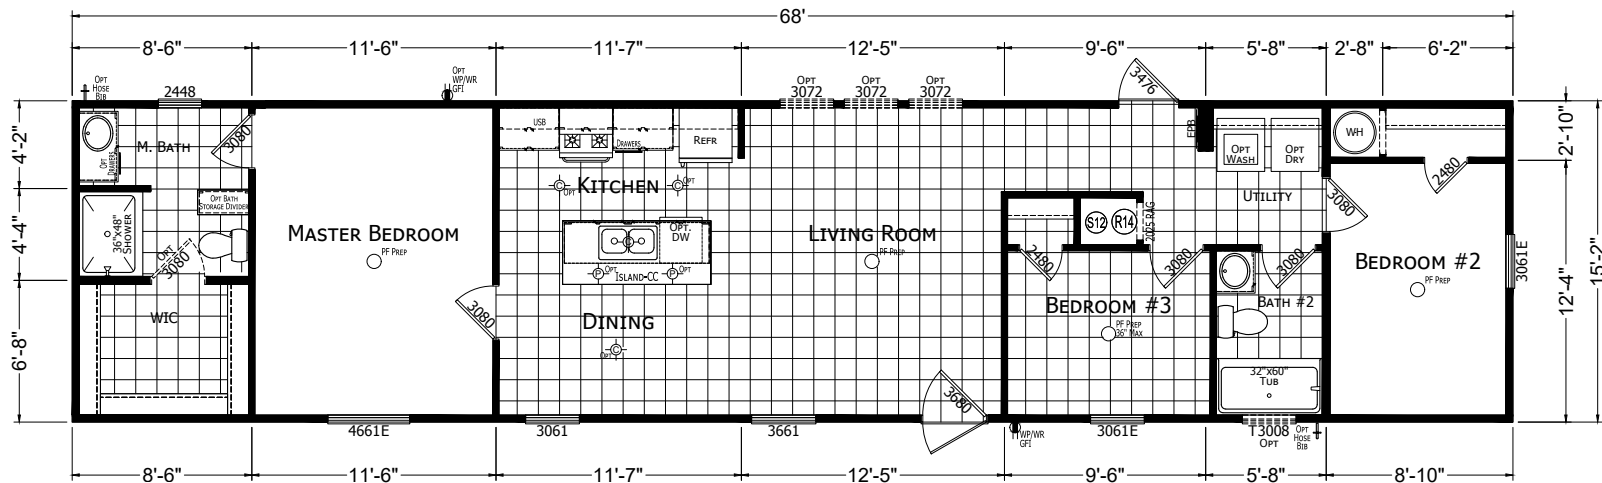

Liberty Creek

Trinity Series

1,031 SQ. FT. (Approximate) 3 Bedrooms, 2 Baths

Last Updated: 3-24-21

NOTE: ROOM SIZES INCLUDE WALL DIMENSIONS AND ARE NOT INDICATIVE OF TRUE NET DIMENSIONS

FACTORY EXPO HOME CENTERS
1915A SE SR100
Lake City, Florida 32025