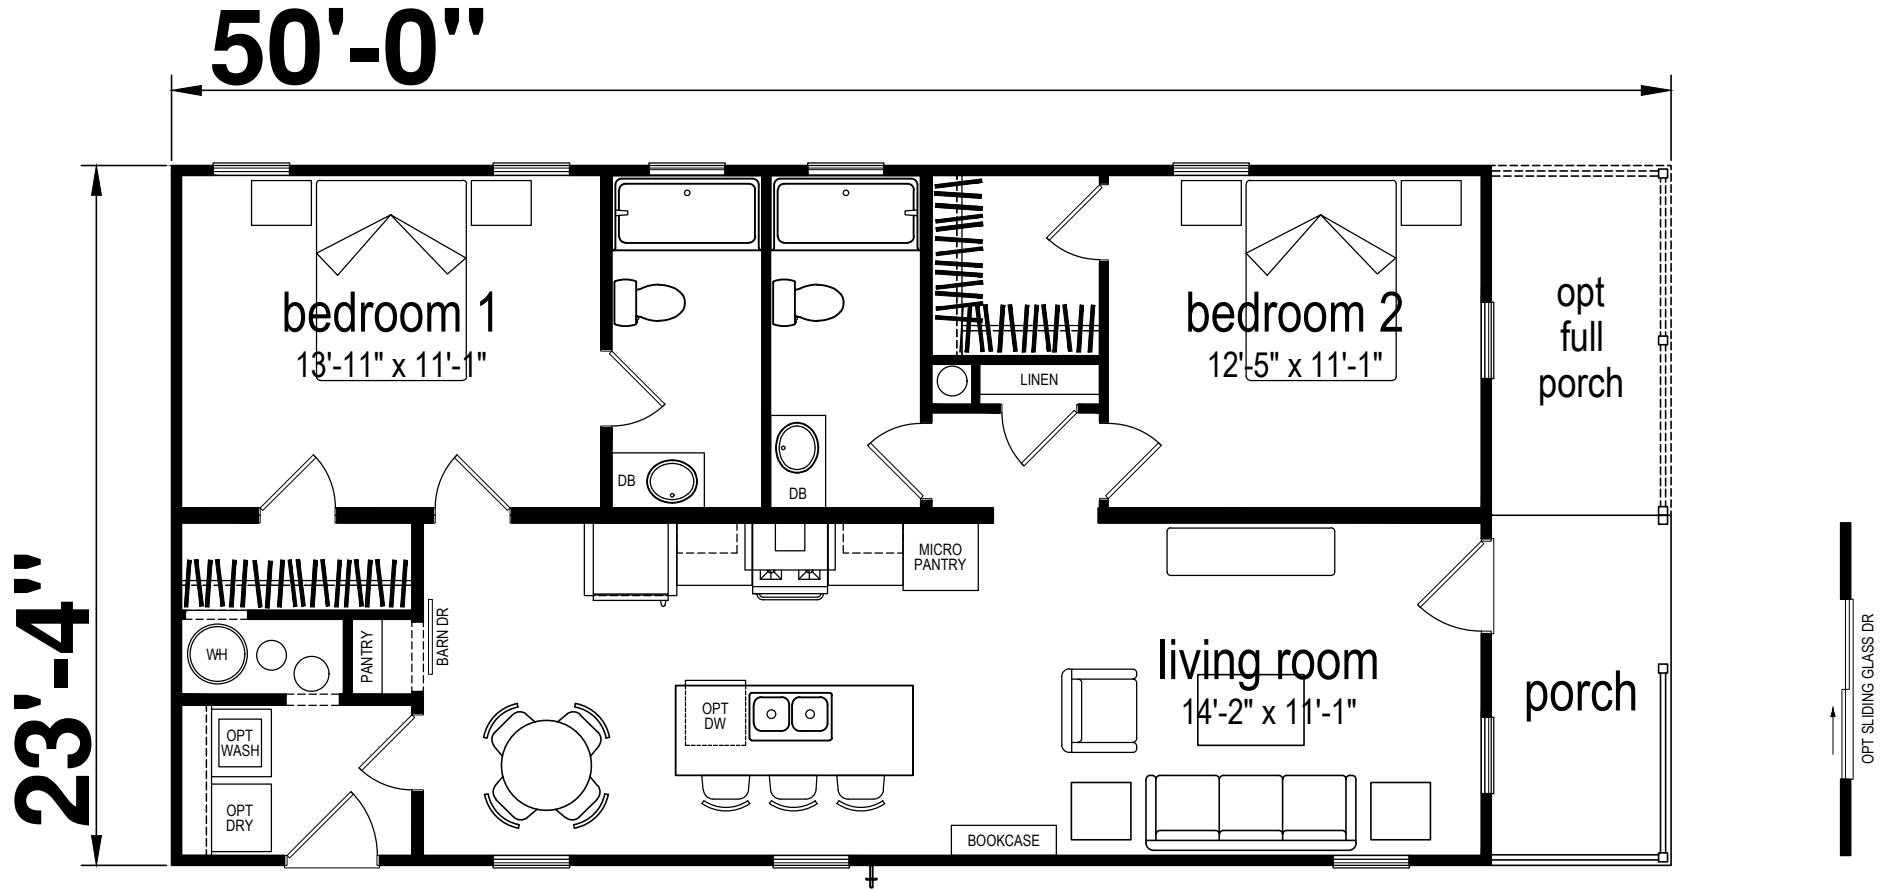

Lessie

Champion Series by Champion Homes (Bartow, FL)

1027 SQ. FT. (Approximate) 3 Bedroom, 2 Bath

Last Updated: 3-17-25

CHAMPION HOMES CENTER
1915A SE SR100
Lake City, Florida 32025

FactoryHomeSale.com | 1-800-965-3052