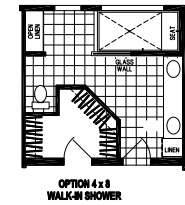

Leawood

Silver Springs Limited Series

1833 SQ. FT. (Approximate) 3 Bedrooms, 2 Baths

Last Updated: 2-24-25

CHAMPION HOMES CENTER
1915A SE SR100
Lake City, Florida 32025

FactoryHomeSale.com | 1-800-965-3052