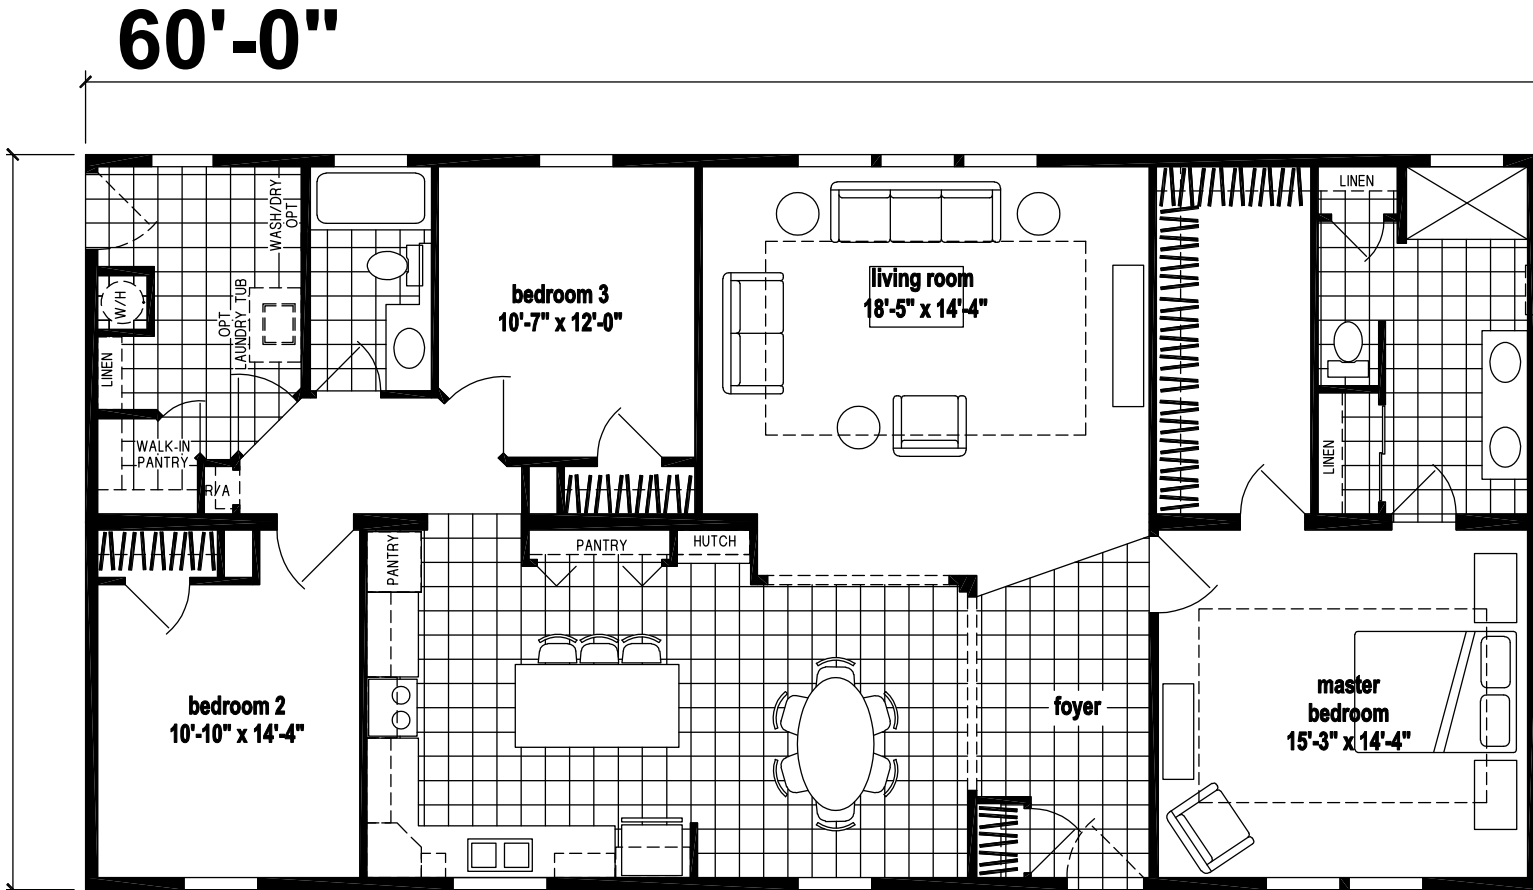

Leawood

Silver Springs Limited Series

1833 SQ. FT. (Approximate) 3 Bedrooms, 2 Baths

Last Updated: 2-24-25

CHAMPION HOMES CENTER
1915A SE SR100
Lake City, Florida 32025

FactoryHomeSale.com | 1-800-965-3052