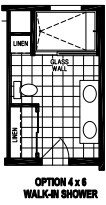

Leawood

Silver Springs Limited Series

1833 SQ. FT. (Approximate) 3 Bedrooms, 2 Baths

Last Updated: 2-24-25

CHAMPION HOMES CENTER
1915A SE SR100
Lake City, Florida 32025

FactoryHomeSale.com | 1-800-965-3052