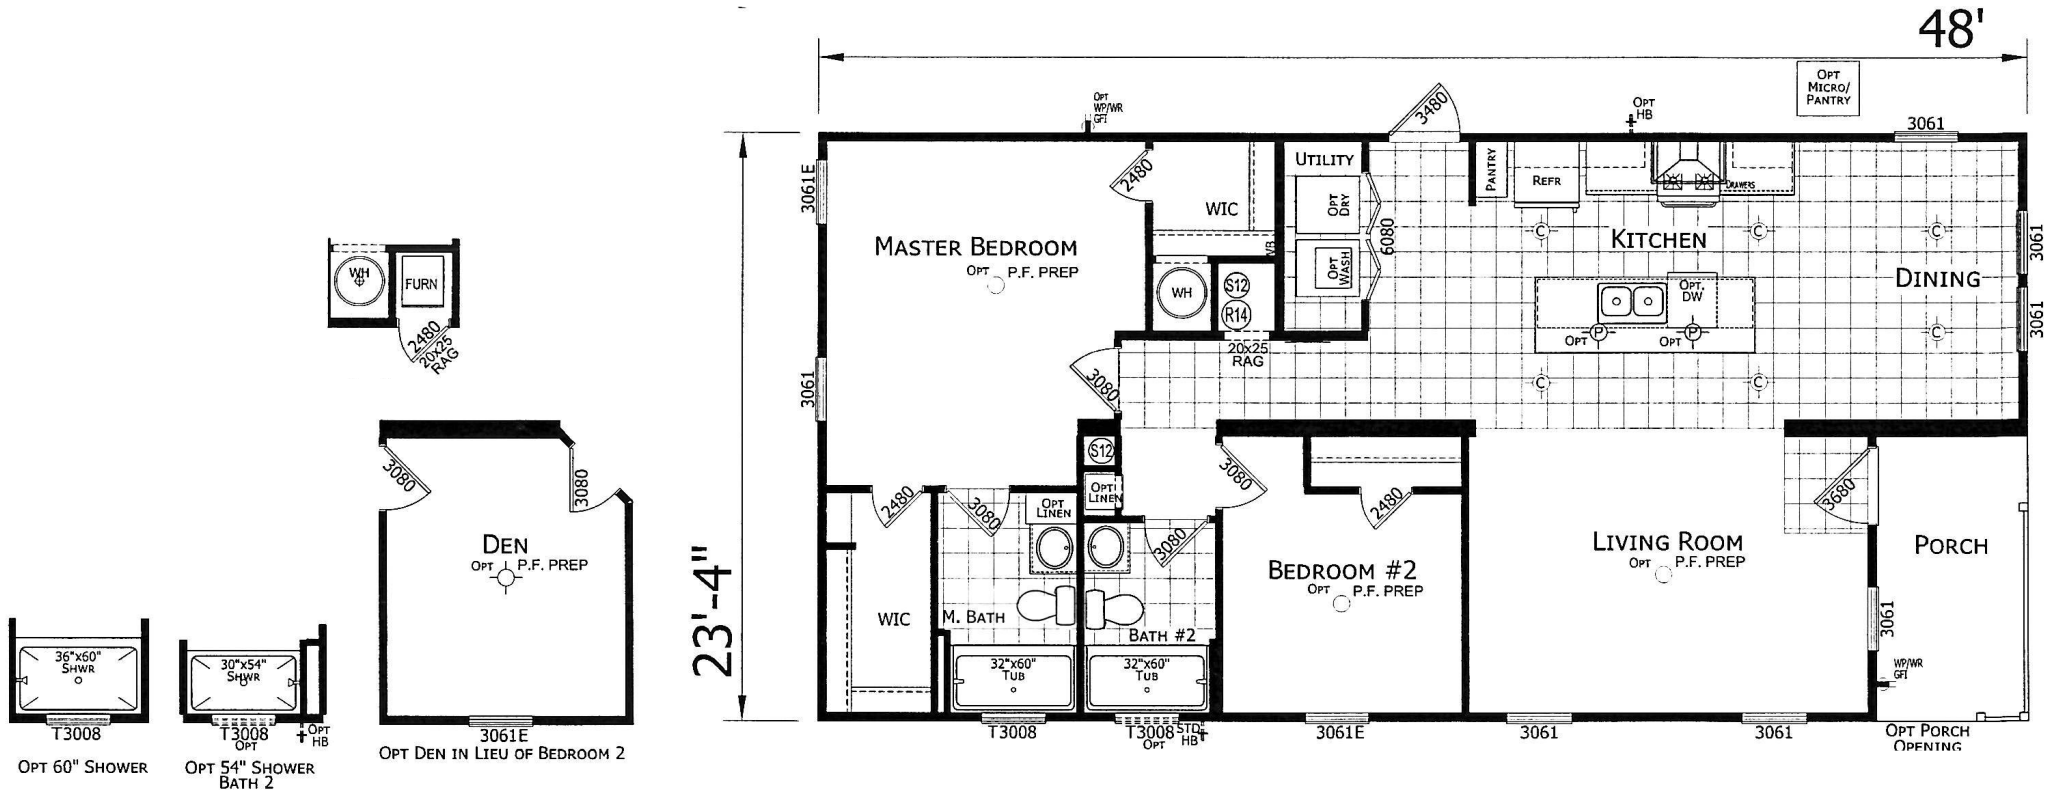

# Landau

Signature Series

1188 SQ. FT. (Approximate) 2 Bedroom, 2 Bath

Last Updated: 1-15-25

- T3008  
OPT 60" SHOWER
- T3008 OPT  
OPT 54" SHOWER BATH 2
- 3061E  
OPT DEN IN LIEU OF BEDROOM 2

**CHAMPION HOMES CENTER**  
1915A SE SR100  
Lake City, Florida 32025

Note: Room Sizes Include Wall Dimensions And Are Not Indicative of True Net Dimensions

**FactoryHomeSale.com | 1-800-965-3052**

**IMPORTANT:** Champion Homes reserves the right to modify, cancel or substitute products or features of this event at any time without prior notice or obligation. Pictures and other promotional materials are representative and may depict or contain floor plans, square footages, elevations, options, upgrades, extra design features, decorations, floor coverings, specialty light fixtures, custom paint and wall coverings, window treatments, landscaping, sound and alarm systems, furnishings, appliances, and other designer/decorator features and amenities that are not included as part of the home and/or may not be available at all locations. Home, pricing and community information is subject to change, and homes to prior sale, at any time without notice or obligation. ©2020 Alta Cima Corp. All rights reserved.