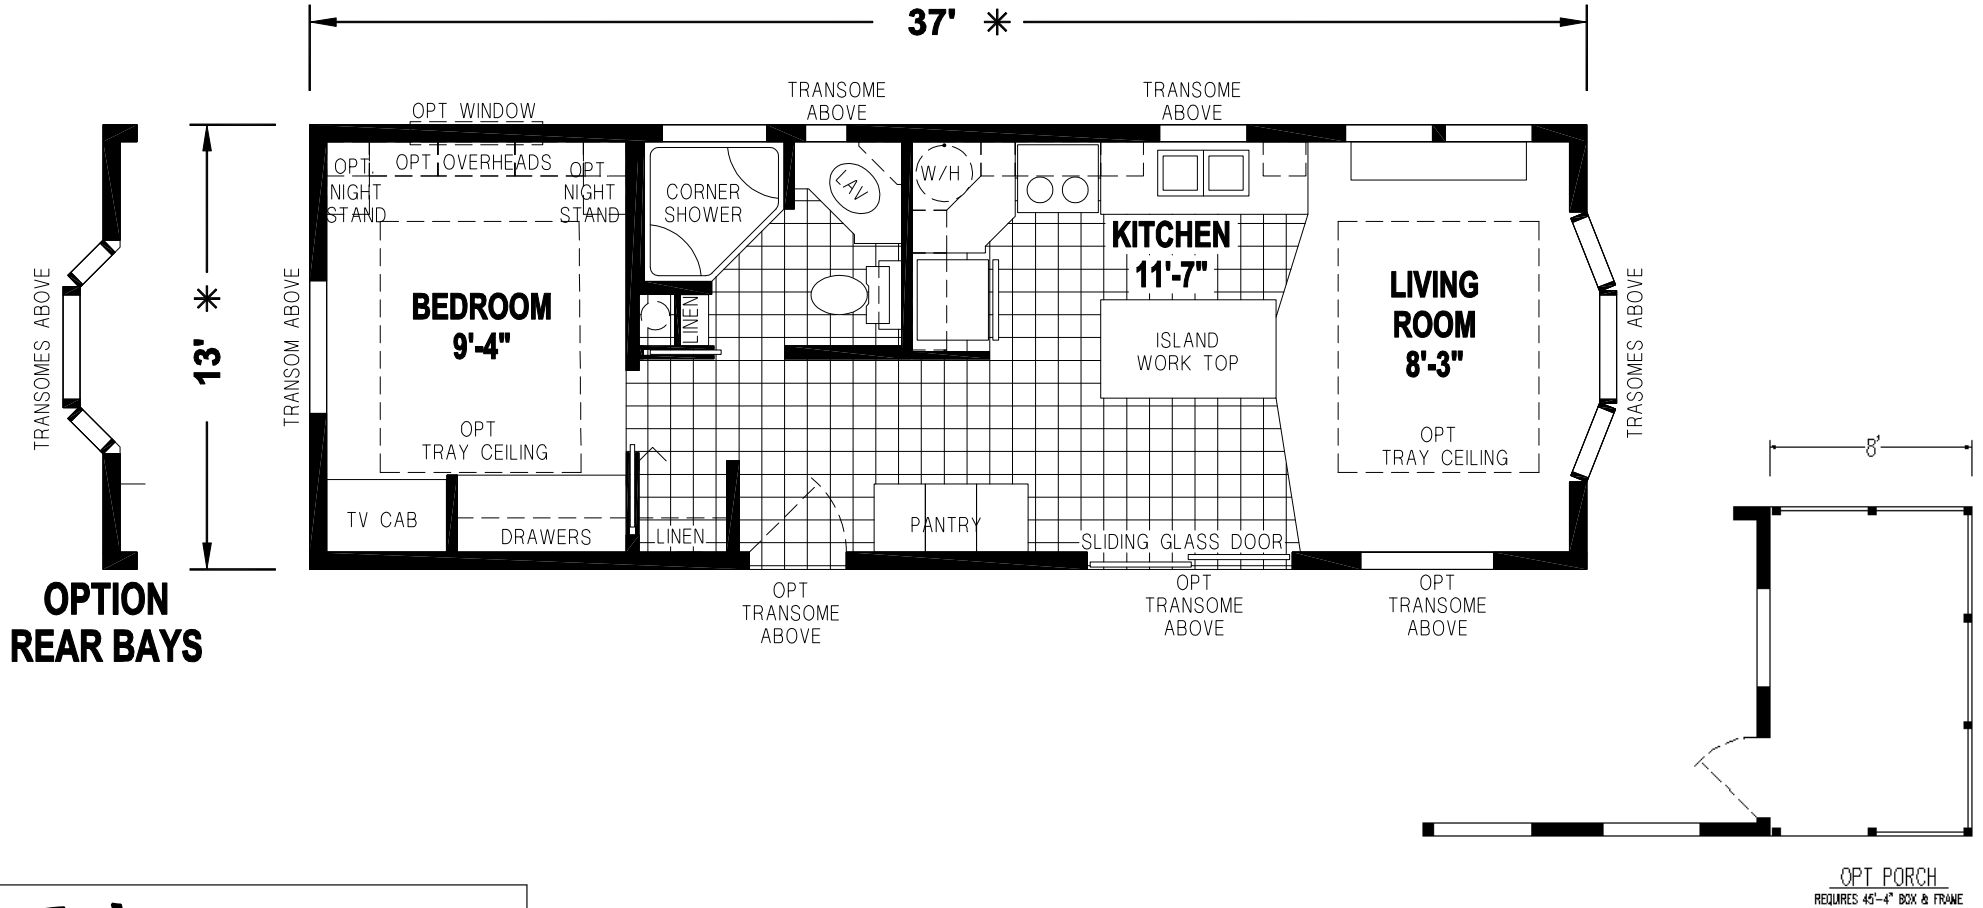

Kingsport

Palm Bay Elite Series

481 SQ. FT. (Approximate) 1 Bedroom, 1 Bath

Last Updated: 2-24-25

CHAMPION HOMES CENTER
1915A SE SR100
Lake City, Florida 32025

FactoryHomeSale.com | 1-800-965-3052

IMPORTANT: Alta Cima Corp reserves the right to modify, cancel or substitute products or features of this event at any time without prior notice or obligation. Pictures and other promotional materials are representative and may depict or contain floor plans, square footages, elevations, options, upgrades, extra design features, decorations, floor coverings, specialty light fixtures, custom paint and wall coverings, window treatments, landscaping, sound and alarm systems, furnishings, appliances, and other designer/decorator features and amenities that are not included as part of the home and/or may not be available at all locations. Home, pricing and community information is subject to change, and homes to prior sale, at any time without notice or obligation. ©2020 Alta Cima Corp. All rights reserved.