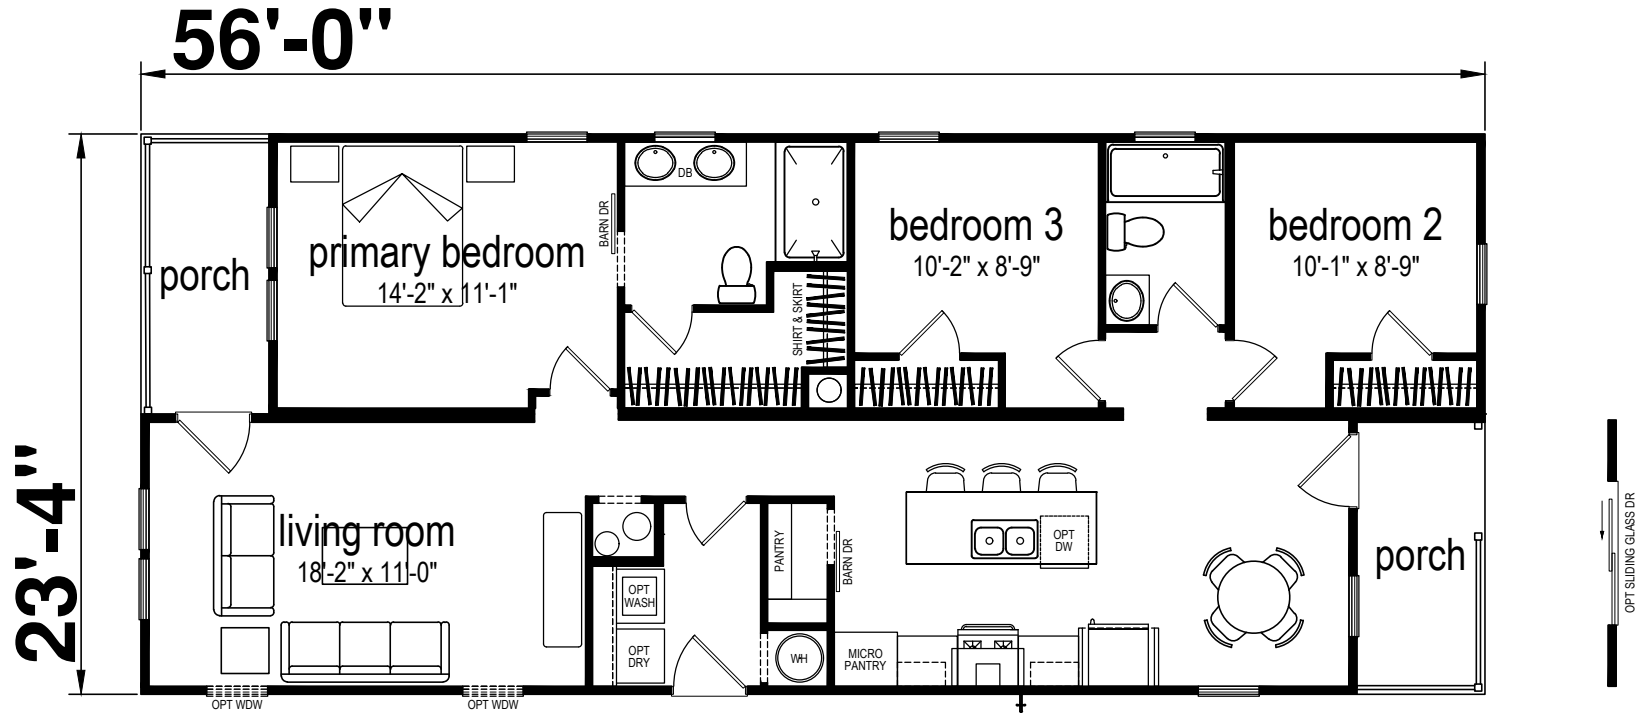

Kinard

Champion Series by Champion Homes (Bartow, FL)

1184 SQ. FT. (Approximate) 3 Bedroom, 2 Bath

Last Updated: 3-17-25

CHAMPION HOMES CENTER
1915A SE SR100
Lake City, Florida 32025

FactoryHomeSale.com | 1-800-965-3052