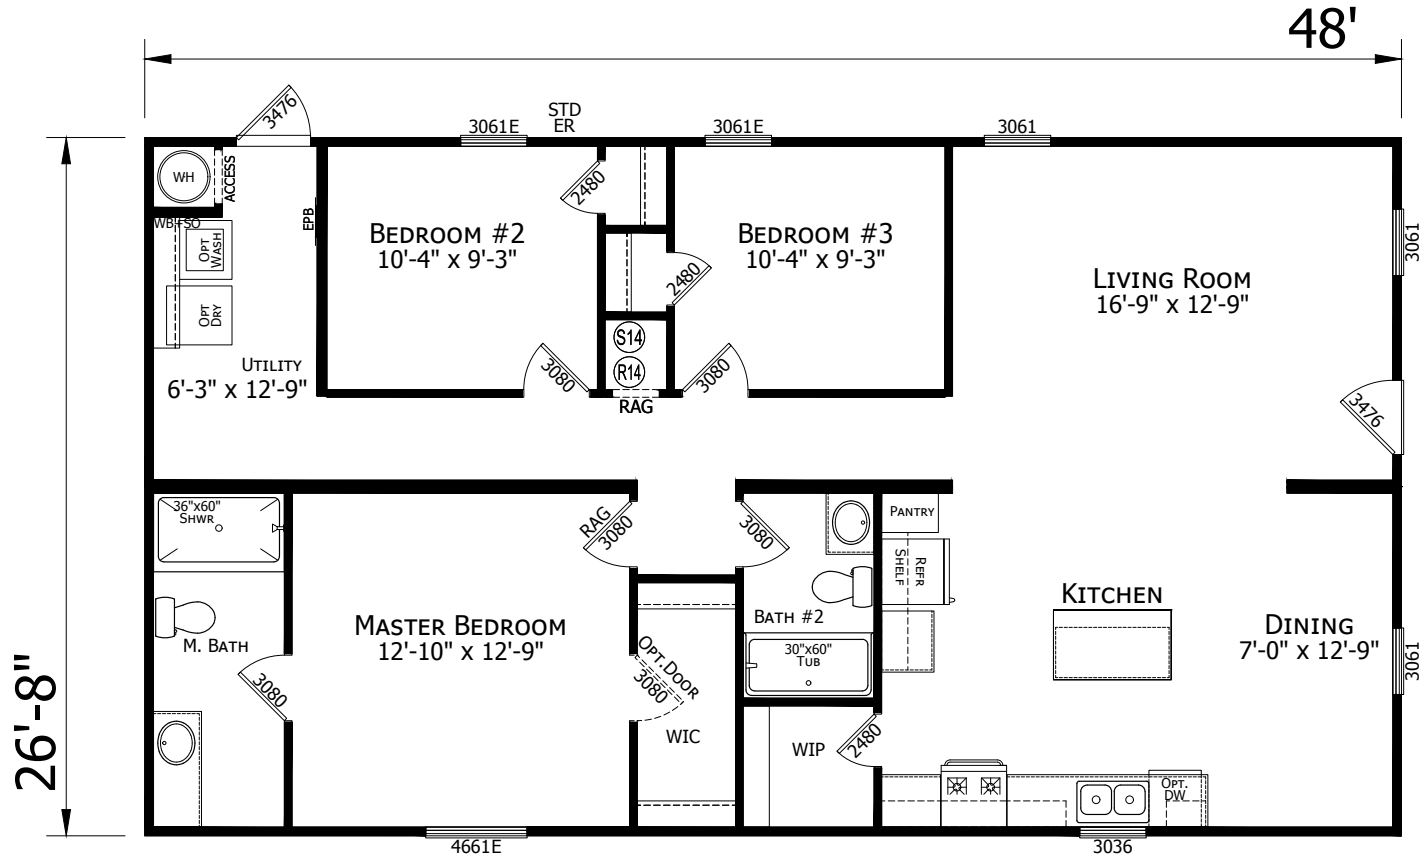

# Kimball

Prime Series

1,280 SQ. FT. (Approximate) 3 Bedrooms, 2 Baths

**CHAMPION**  
HOMES CENTER

Last Updated: 2-22-23

**CHAMPION HOMES CENTER**  
1915A SE SR100  
Lake City, Florida 32025

**FactoryHomeSale.com | 1-800-965-3052**