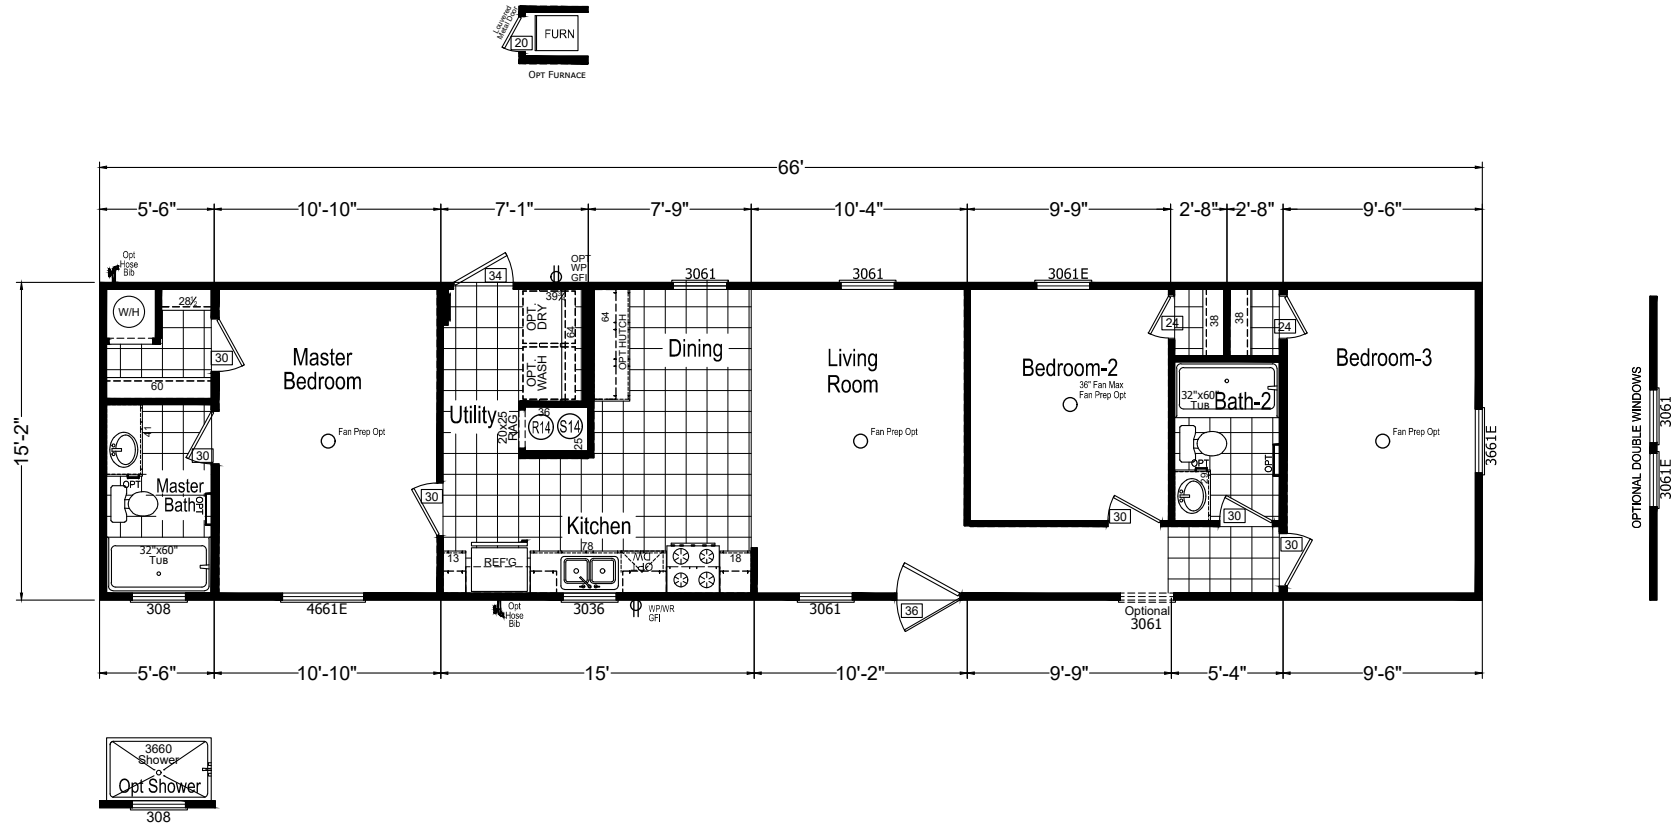

Kewanna

Trinity Series

1,001 SQ. FT. (Approximate) 3 Bedrooms, 2 Baths

Last Updated: 8-13-21

Note: Room Sizes Include Wall Dimensions And Are Not Indicative of True Net Dimensions

FACTORY EXPO HOME CENTERS
1915A SE SR100
Lake City, Florida 32025