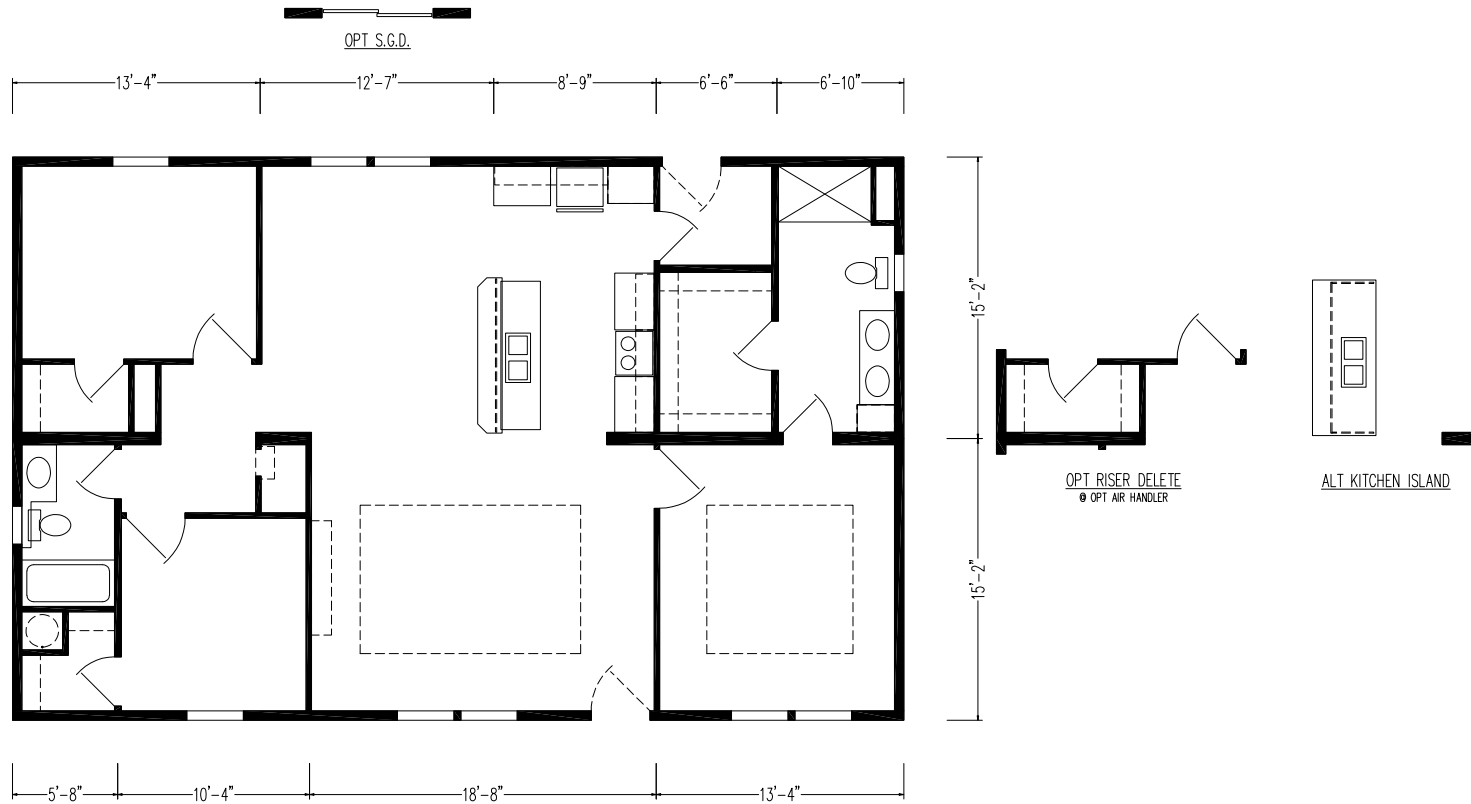

Ivey

Silver Springs Limited Series

1,440 SQ. FT. (Approximate) 3 Bedrooms, 2 Baths

Last Updated: 4-14-26

CHAMPION HOMES CENTER
1915A SE SR100
Lake City, Florida 32025

FactoryHomeSale.com | 1-800-965-3052

IMPORTANT: Alta Cima Corp reserves the right to modify, cancel or substitute products or features of this event at any time without prior notice or obligation. Pictures and other promotional materials are representative and may depict or contain floor plans, square footages, elevations, options, upgrades, extra design features, decorations, floor coverings, specialty light fixtures, custom paint and wall coverings, window treatments, landscaping, sound and alarm systems, furnishings, appliances, and other designer/decorator features and amenities that are not included as part of the home and/or may not be available at all locations. Home, pricing and community information is subject to change, and homes to prior sale, at any time without notice or obligation. ©2020 Alta Cima Corp. All rights reserved.