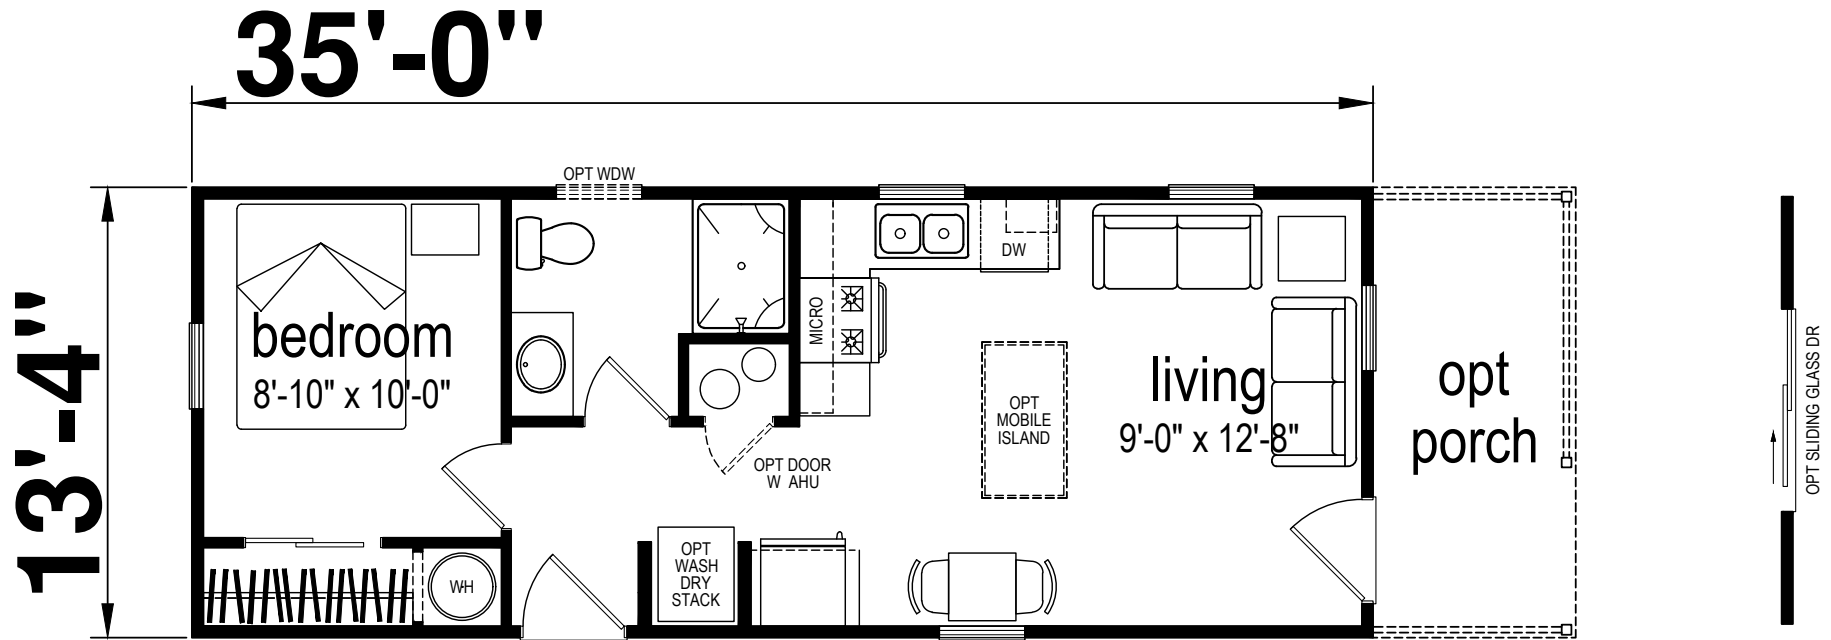

# Hudson

Lakeside Series by Champion Homes (Bartow, FL)

467 SQ. FT. (Approximate) 1 Bedroom, 1 Bath

Last Updated: 3-17-25

**CHAMPION HOMES CENTER**  
1915A SE SR100  
Lake City, Florida 32025

**FactoryHomeSale.com | 1-800-965-3052**