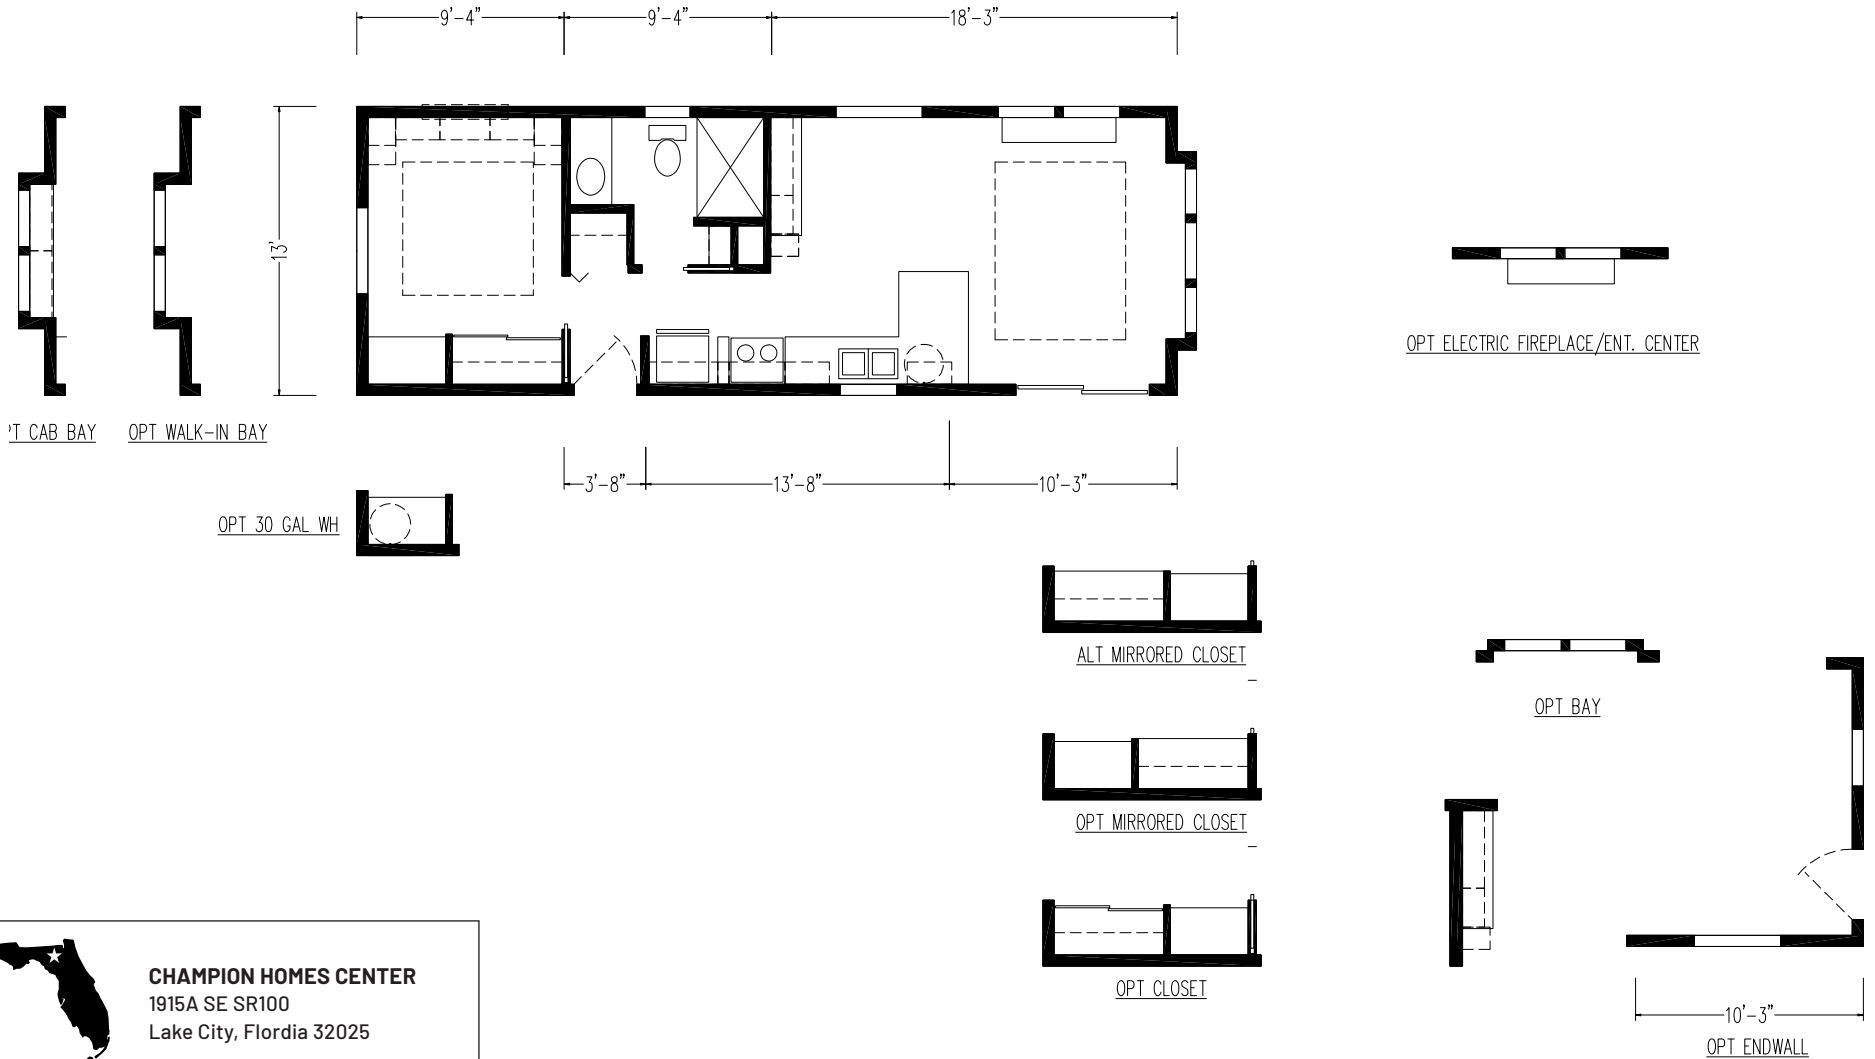

Hobart

Palm Bay Elite Series

486 SQ. FT. (Approximate) 1 Bedroom, 1 Bath

Last Updated: 2-24-25

CHAMPION HOMES CENTER
1915A SE SR100
Lake City, Florida 32025

FactoryHomeSale.com | 1-800-965-3052

IMPORTANT: Alta Cima Corp reserves the right to modify, cancel or substitute products or features of this event at any time without prior notice or obligation. Pictures and other promotional materials are representative and may depict or contain floor plans, square footages, elevations, options, upgrades, extra design features, decorations, floor coverings, specialty light fixtures, custom paint and wall coverings, window treatments, landscaping, sound and alarm systems, furnishings, appliances, and other designer/decorator features and amenities that are not included as part of the home and/or may not be available at all locations. Home, pricing and community information is subject to change, and homes to prior sale, at any time without notice or obligation. ©2020 Alta Cima Corp. All rights reserved.