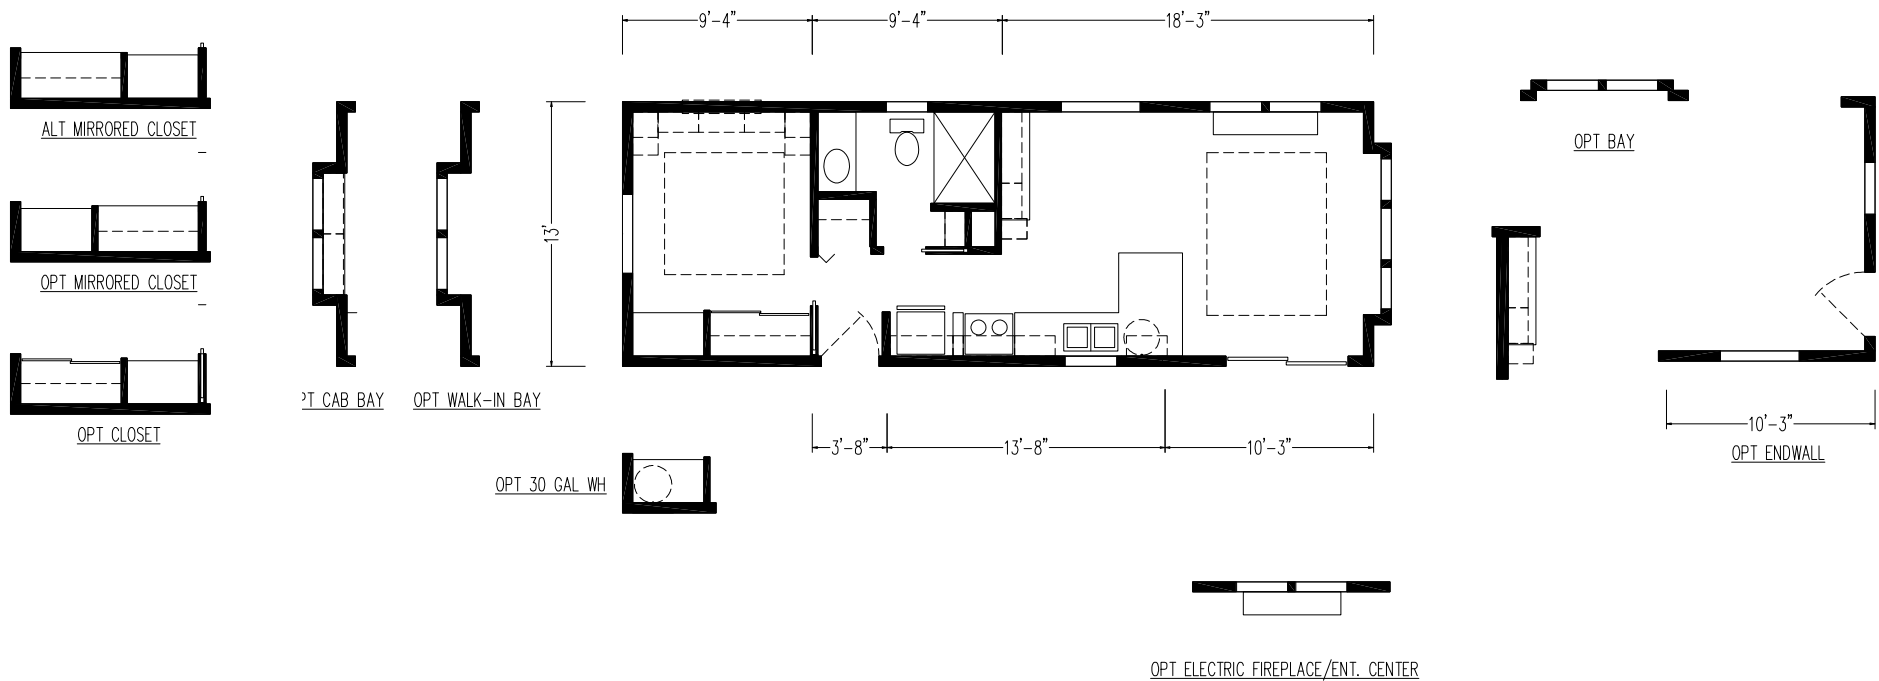

Hobart

Palm Bay Series

486 SQ. FT. (Approximate) 1 Bedroom, 1 Bath

Last Updated: 12-11-25

CHAMPION HOMES CENTER
1915A SE SR100
Lake City, Florida 32025

LC.ParkModelsDirect.com | 1-800-965-0341

IMPORTANT: Alta Cima Corp reserves the right to modify, cancel or substitute products or features of this event at any time without prior notice or obligation. Pictures and other promotional materials are representative and may depict or contain floor plans, square footages, elevations, options, upgrades, extra design features, decorations, floor coverings, specialty light fixtures, custom paint and wall coverings, window treatments, landscaping, sound and alarm systems, furnishings, appliances, and other designer/decorator features and amenities that are not included as part of the home and/or may not be available at all locations. Home, pricing and community information is subject to change, and homes to prior sale, at any time without notice or obligation. ©2020 Alta Cima Corp. All rights reserved.