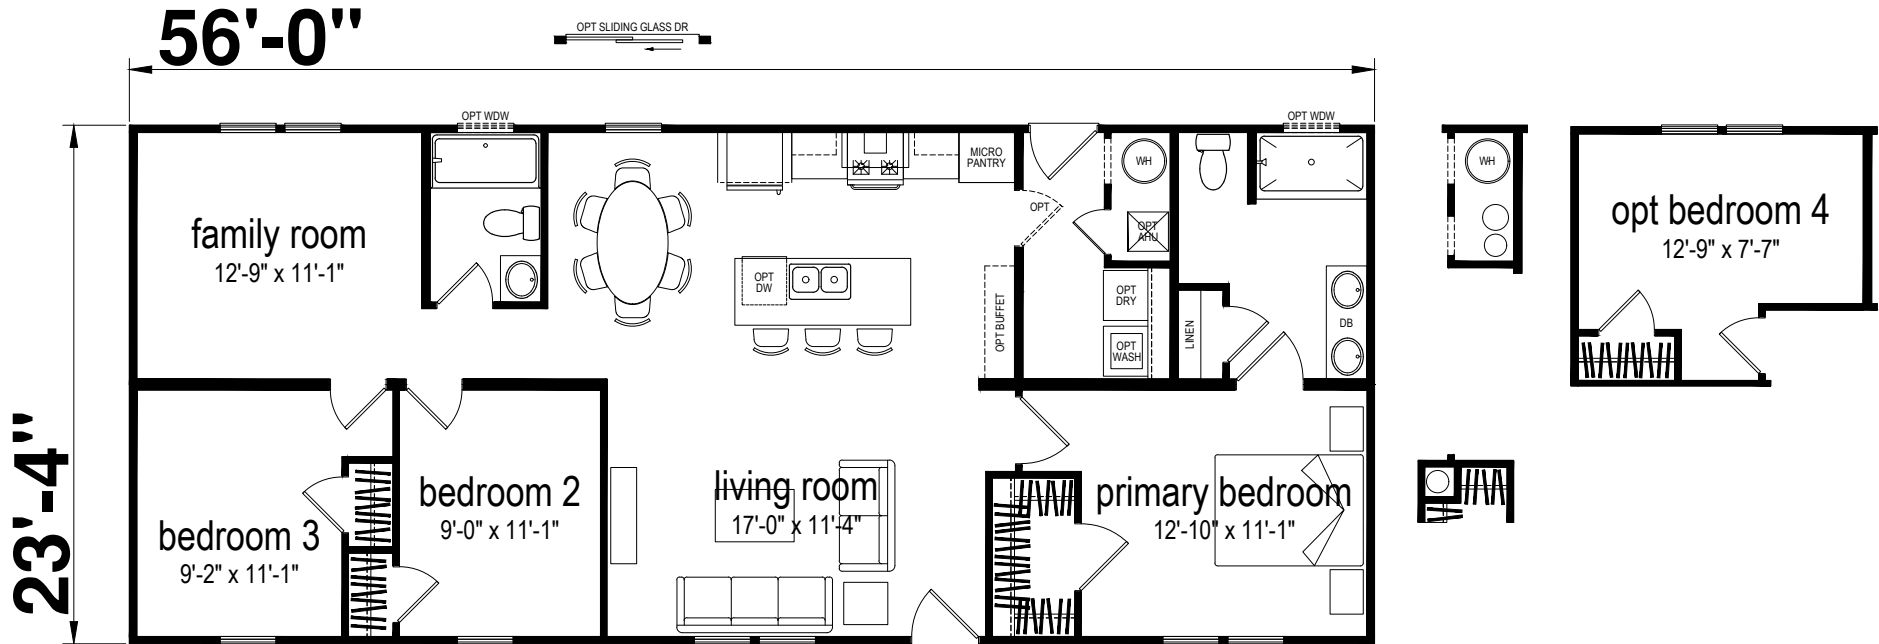

Hillardville

Champion Series by Champion Homes (Bartow, FL)

1307 SQ. FT. (Approximate) 3 Bedroom, 2 Bath

Last Updated: 3-17-25

CHAMPION HOMES CENTER
1915A SE SR100
Lake City, Florida 32025

FactoryHomeSale.com | 1-800-965-3052