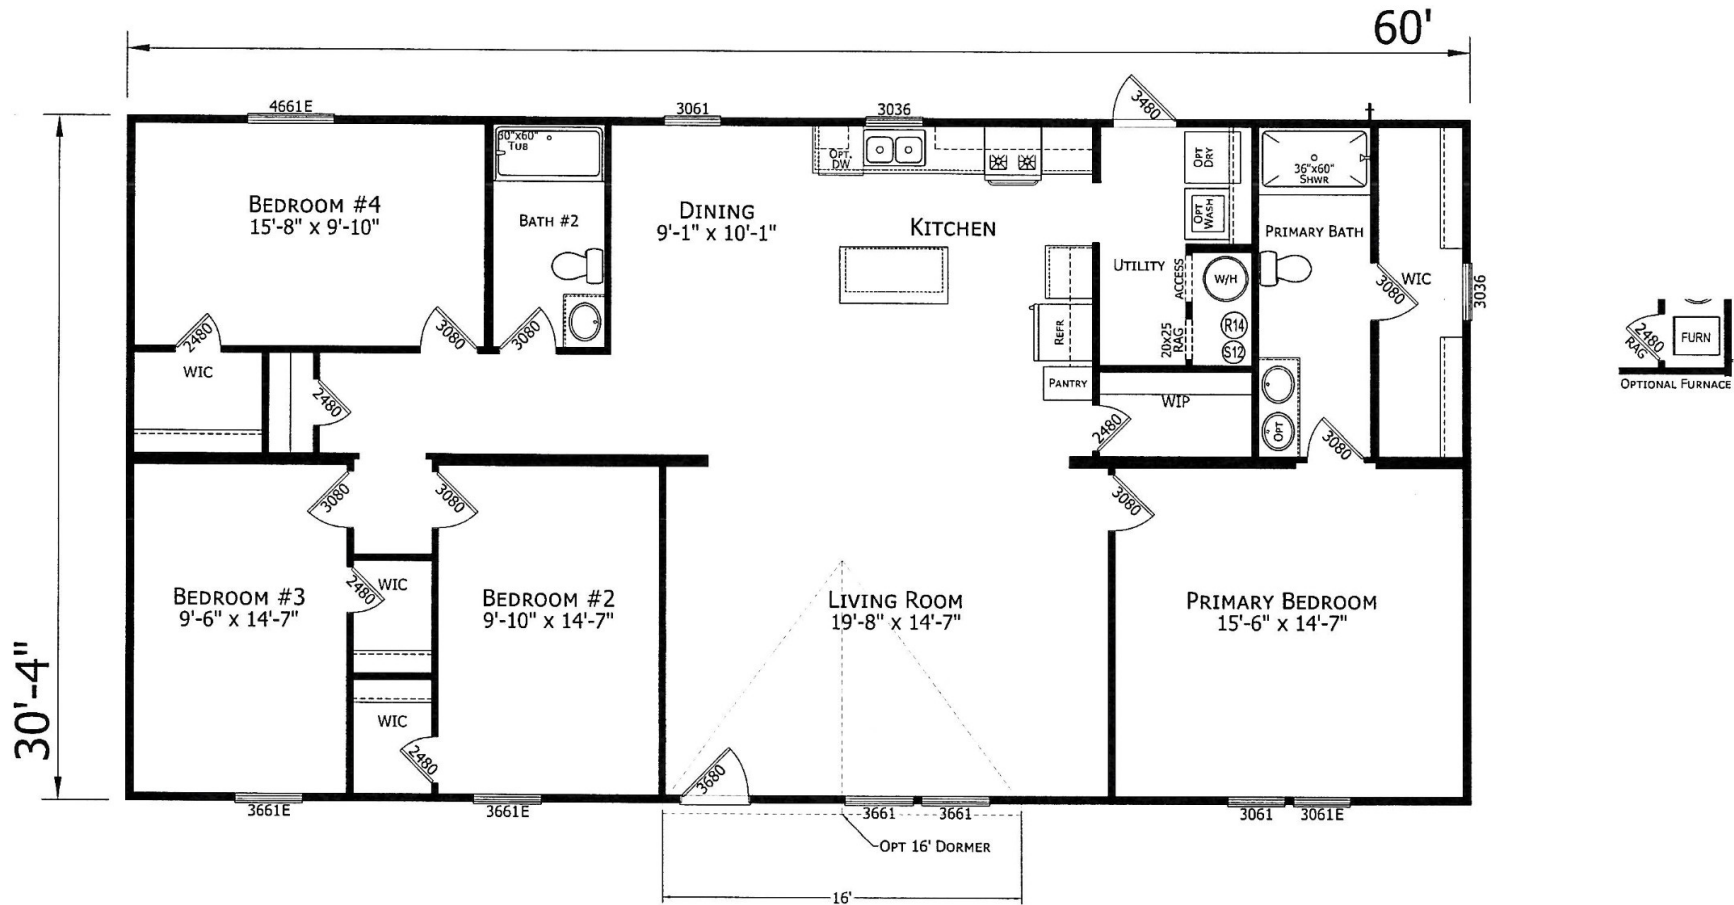

Haywood

Prime Series

1820 SQ. FT. (Approximate) 4 Bedroom, 2 Bath

Last Updated: 10-18-24

CHAMPION HOMES CENTER
1915A SE SR100
Lake City, Florida 32025

FactoryHomeSale.com | 1-800-965-3052

IMPORTANT: Champion Homes reserves the right to modify, cancel or substitute products or features of this event at any time without prior notice or obligation. Pictures and other promotional materials are representative and may depict or contain floor plans, square footages, elevations, options, upgrades, extra design features, decorations, floor coverings, specialty light fixtures, custom paint and wall coverings, window treatments, landscaping, sound and alarm systems, furnishings, appliances, and other designer/decorator features and amenities that are not included as part of the home and/or may not be available at all locations. Home, pricing and community information is subject to change, and homes to prior sale, at any time without notice or obligation. ©2021 Champion Homes. All rights reserved.