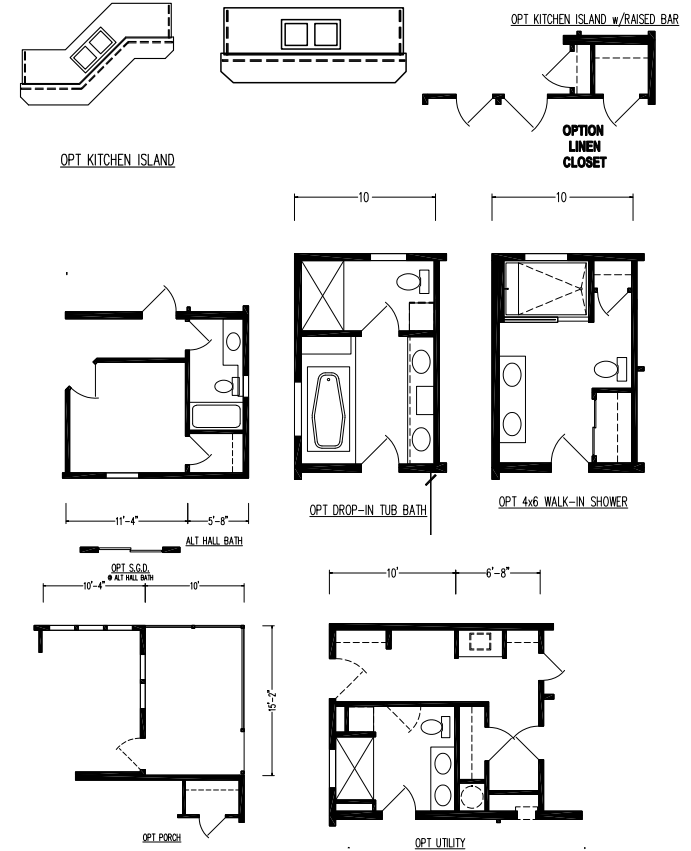

Haysville

Silver Springs Limited Series

1698 SQ. FT. (Approximate) 3 Bedrooms, 2 Baths

Last Updated: 2-24-25

CHAMPION HOMES CENTER
1915A SE SR100
Lake City, Florida 32025

FactoryHomeSale.com | 1-800-965-3052