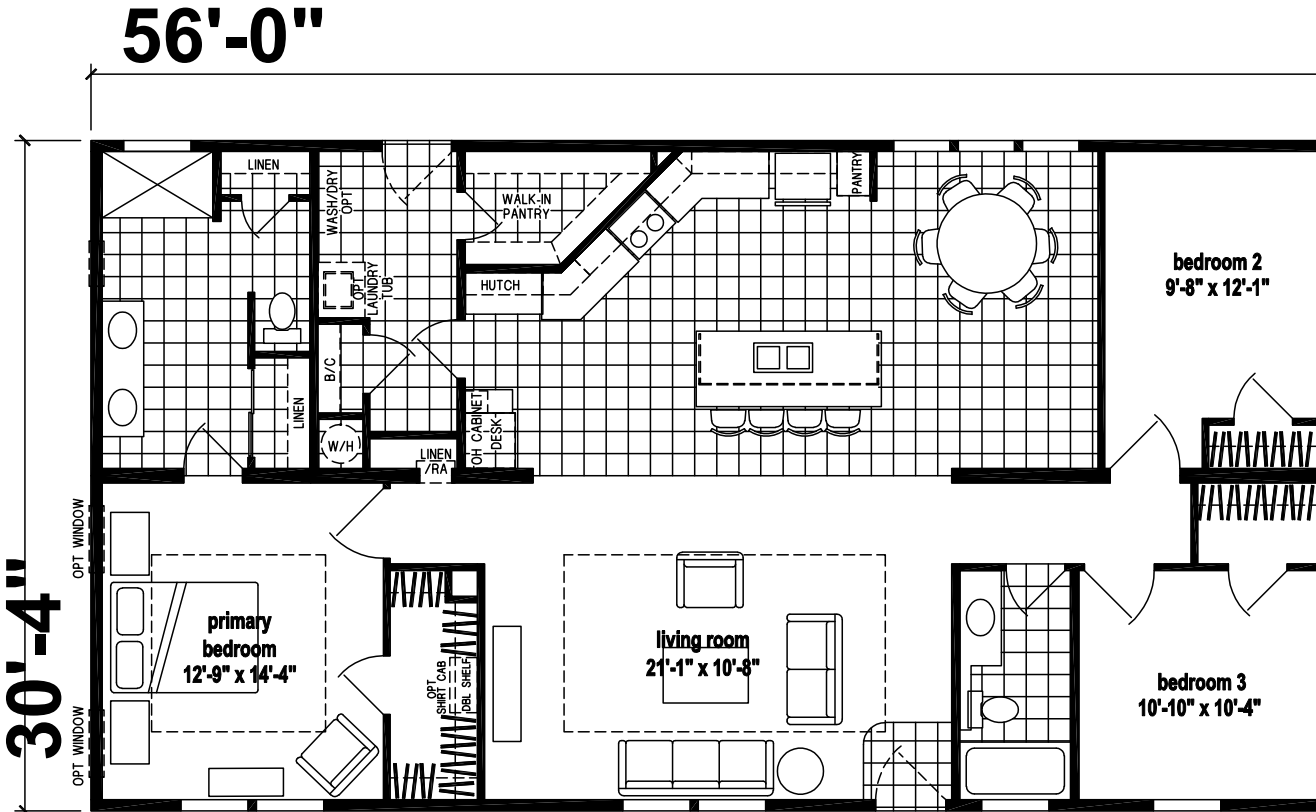

Haysville

Silver Springs Limited Series

1698 SQ. FT. (Approximate) 3 Bedrooms, 2 Baths

Last Updated: 2-24-25

CHAMPION HOMES CENTER
1915A SE SR100
Lake City, Florida 32025

FactoryHomeSale.com | 1-800-965-3052