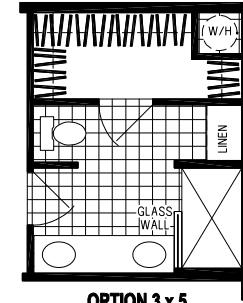

Hawkins

Silver Springs Limited Series

1623 SQ. FT. (Approximate) 2 Bedrooms, 2 Baths

Last Updated: 2-24-25

OPTION 3 x 5
WALK-IN SHOWER

OPTION 4 x 6
WALK-IN SHOWER

OPTION
WET BAR

OPTION 3RD BEDROOM