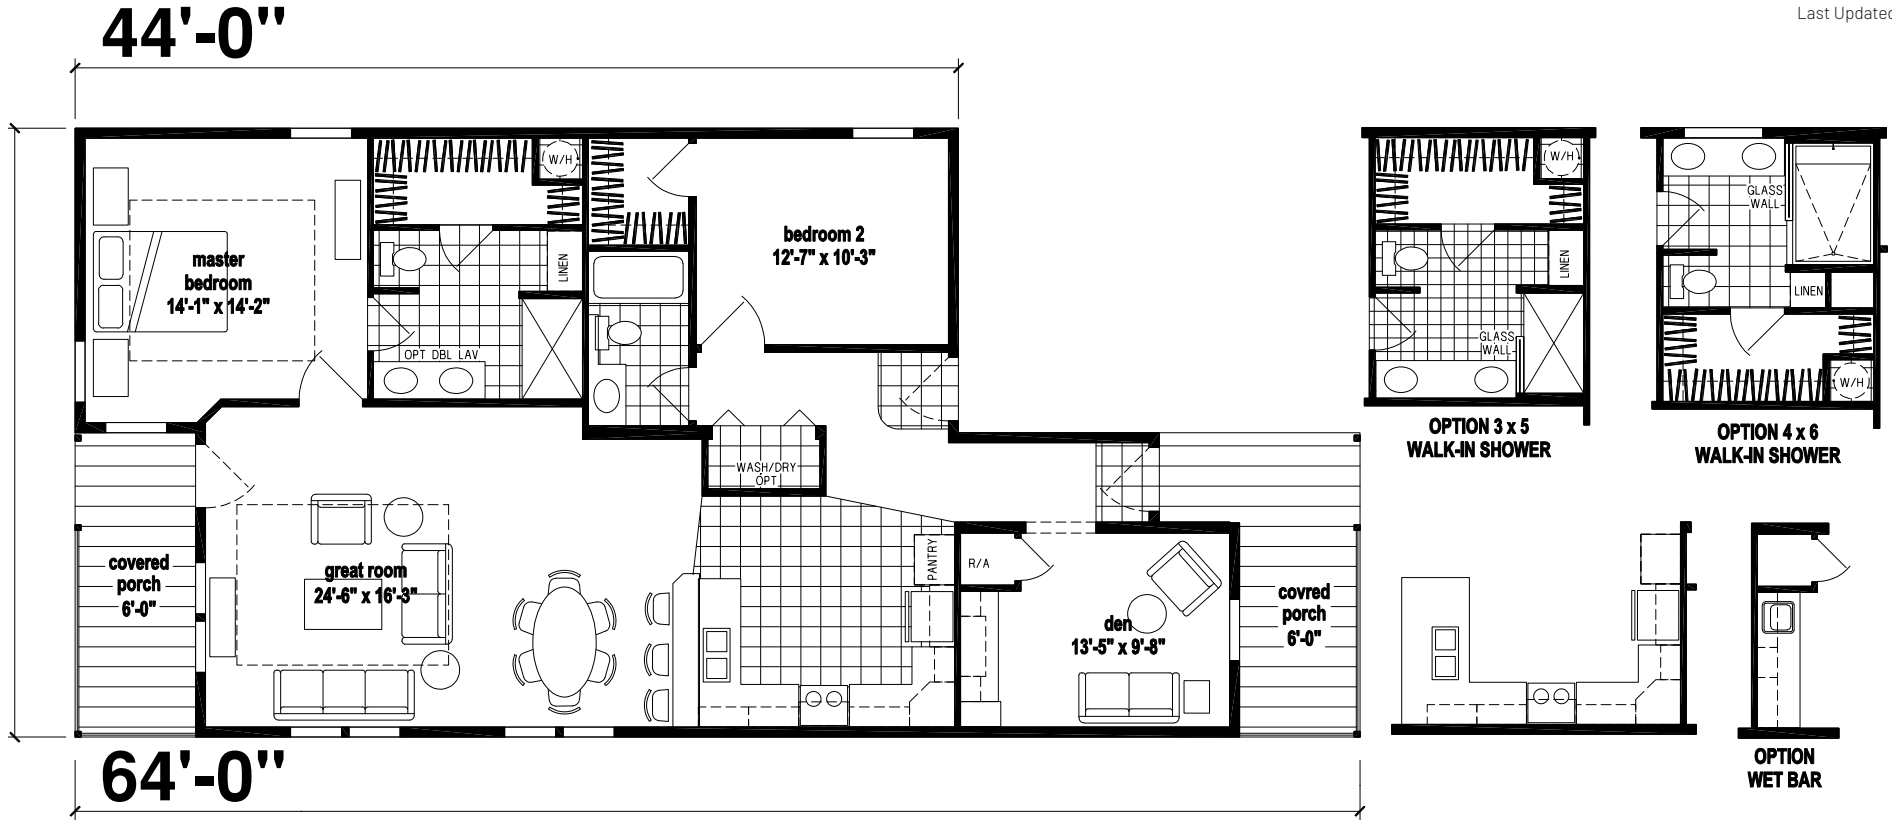

Hawkins

Silver Springs Limited Series

1623 SQ. FT. (Approximate) 2 Bedrooms, 2 Baths

Last Updated: 2-24-25

OPTION 3 x 5
WALK-IN SHOWER

OPTION 4 x 6
WALK-IN SHOWER

OPTION
WET BAR

OPTION 3RD BEDROOM