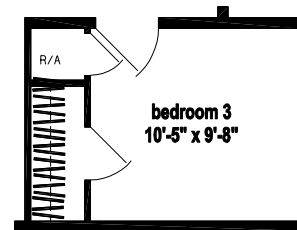

Hawkins

Silver Springs Limited Series

1623 SQ. FT. (Approximate) 2 Bedrooms, 2 Baths

Last Updated: 2-24-25

OPTION 3 x 5
WALK-IN SHOWER

OPTION 4 x 6
WALK-IN SHOWER

OPTION
WET BAR

OPTION 3RD BEDROOM