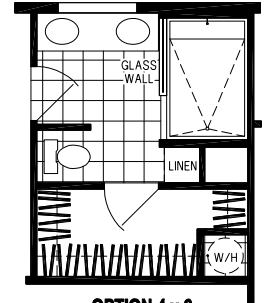

Hawkins

Silver Springs Limited Series

1623 SQ. FT. (Approximate) 2 Bedrooms, 2 Baths

Last Updated: 2-24-25

OPTION 3 x 5
WALK-IN SHOWER

OPTION 4 x 6
WALK-IN SHOWER

OPTION
WET BAR

OPTION 3RD BEDROOM