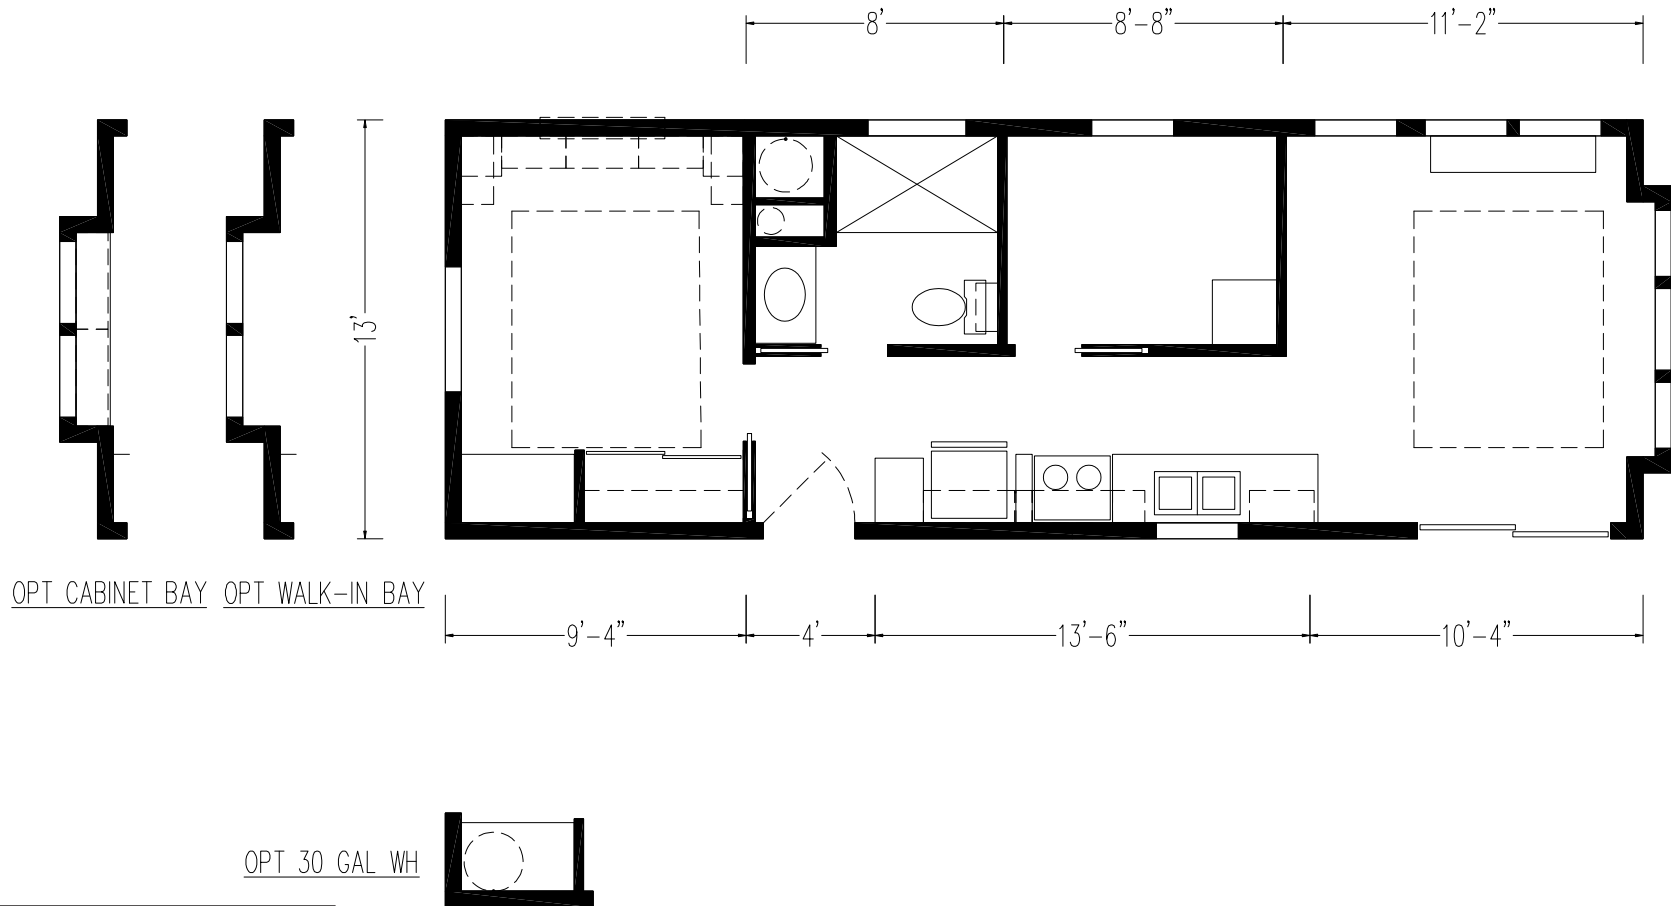

# Harrogate

Palm Bay Park Model Series

481 SQ. FT. (Approximate) 2 Bedroom, 1 Bath

Last Updated: 2-24-25

**CHAMPION HOMES CENTER**  
1915A SE SR100  
Lake City, Florida 32025

**LC.ParkModelsDirect.com | 1-800-965-0341**