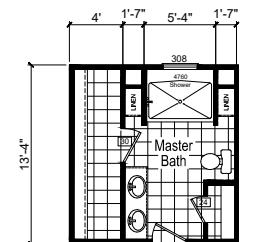

Hancock

Riverview Series

1,600 SQ. FT. (Approximate) 3 Bedroom, 2 Bath

Last Updated: 10-12-23

CHAMPION HOMES CENTER
1915A SE SR100
Lake City, Florida 32025

FactoryHomeSale.com | 1-800-965-3052

IMPORTANT: Champion Homes reserves the right to modify, cancel or substitute products or features of this event at any time without prior notice or obligation. Pictures and other promotional materials are representative and may depict or contain floor plans, square footages, elevations, options, upgrades, extra design features, decorations, floor coverings, specialty light fixtures, custom paint and wall coverings, window treatments, landscaping, sound and alarm systems, furnishings, appliances, and other designer/decorator features and amenities that are not included as part of the home and/or may not be available at all locations. Home, pricing and community information is subject to change, and homes to prior sale, at any time without notice or obligation. ©2020 Alta Cima Corp. All rights reserved.