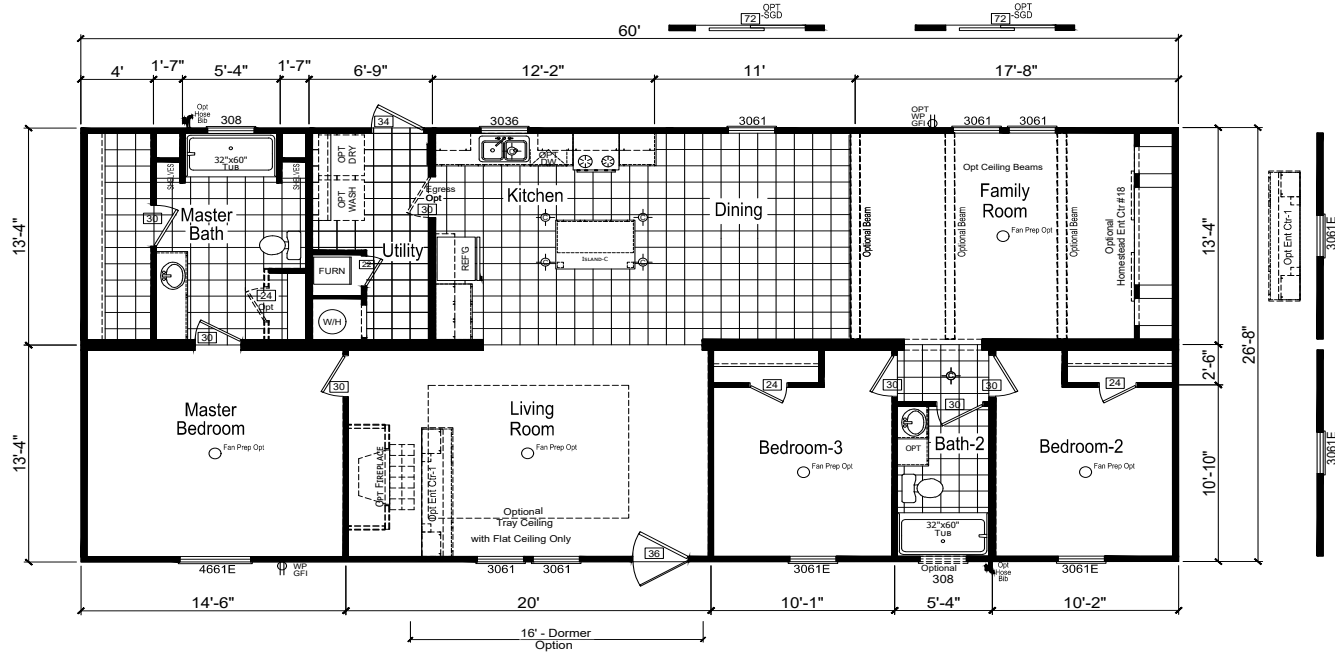

Hancock

Riverview Series

1,600 SQ. FT. (Approximate) 3 Bedroom, 2 Bath

Last Updated: 10-12-23

CHAMPION HOMES CENTER
1915A SE SR100
Lake City, Florida 32025

FactoryHomeSale.com | 1-800-965-3052

IMPORTANT: Champion Homes reserves the right to modify, cancel or substitute products or features of this event at any time without prior notice or obligation. Pictures and other promotional materials are representative and may depict or contain floor plans, square footages, elevations, options, upgrades, extra design features, decorations, floor coverings, specialty light fixtures, custom paint and wall coverings, window treatments, landscaping, sound and alarm systems, furnishings, appliances, and other designer/decorator features and amenities that are not included as part of the home and/or may not be available at all locations. Home, pricing and community information is subject to change, and homes to prior sale, at any time without notice or obligation. ©2020 Alta Cima Corp. All rights reserved.