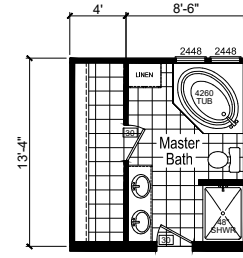

Hancock

Riverview Series 

Factory Expo
"Factory Direct Pricing" HOME CENTERS

3 Bedroom, 2 Baths
Approx. 1,600 Sq. Ft.

Last Updated: 7-9-20

OPT. GLAMOUR BATH-2

OPT. GLAMOUR BATH-3

OPT. BAYPOINT KITCHEN