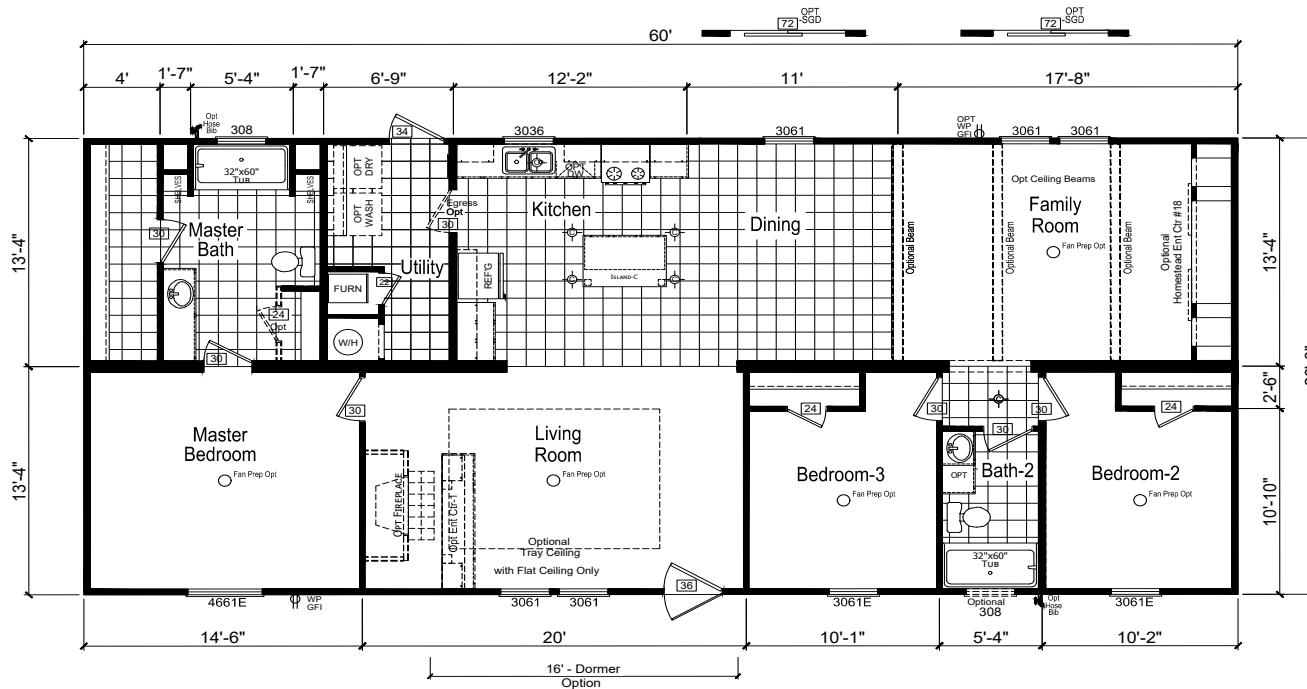

Hancock

Riverview Series 

Factory Expo
"Factory Direct Pricing" HOME CENTERS

3 Bedroom, 2 Baths
Approx. 1,600 Sq. Ft.

Last Updated: 7-9-20

OPT. GLAMOUR BATH-2

OPT. GLAMOUR BATH-3

OPT. BAYPOINT KITCHEN

OPT. BEDROOM-4

Clg Duct - No Furn

Factory Expo Home Centers
1823 SE SR 100
Lake City, Florida 32025

I authorize Factory Expo Home Centers to build my house, per this plan.
X _____
Customer Signature/Date