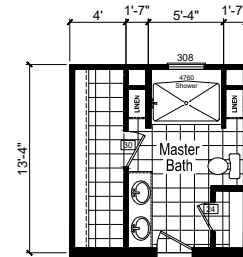

Hancock

Riverview Series 

Factory Expo
"Factory Direct Pricing" HOME CENTERS

3 Bedroom, 2 Baths
Approx. 1,600 Sq. Ft.

Last Updated: 7-9-20

OPT. GLAMOUR BATH-2

OPT. GLAMOUR BATH-3

OPT. BAYPOINT KITCHEN