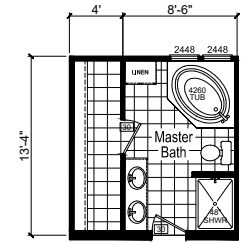

Hancock

Riverview Series

1,600 SQ. FT. (Approximate) 3 Bedroom, 2 Bath

Last Updated: 10-12-23

CHAMPION HOMES CENTER
1915A SE SR100
Lake City, Florida 32025

FactoryHomeSale.com | 1-800-965-3052

IMPORTANT: Champion Homes reserves the right to modify, cancel or substitute products or features of this event at any time without prior notice or obligation. Pictures and other promotional materials are representative and may depict or contain floor plans, square footages, elevations, options, upgrades, extra design features, decorations, floor coverings, specialty light fixtures, custom paint and wall coverings, window treatments, landscaping, sound and alarm systems, furnishings, appliances, and other designer/decorator features and amenities that are not included as part of the home and/or may not be available at all locations. Home, pricing and community information is subject to change, and homes to prior sale, at any time without notice or obligation. ©2020 Alta Cima Corp. All rights reserved.