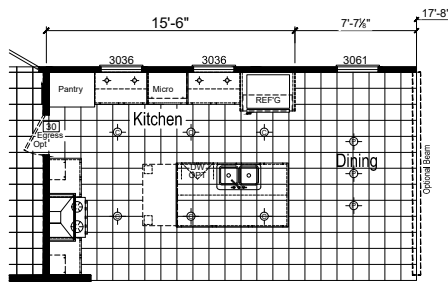

Hancock

Riverview Series 

Factory Expo
"Factory Direct Pricing" HOME CENTERS

3 Bedroom, 2 Baths
Approx. 1,600 Sq. Ft.

Last Updated: 7-9-20

OPT. GLAMOUR BATH-2

OPT. GLAMOUR BATH-3

OPT. BAYPOINT KITCHEN