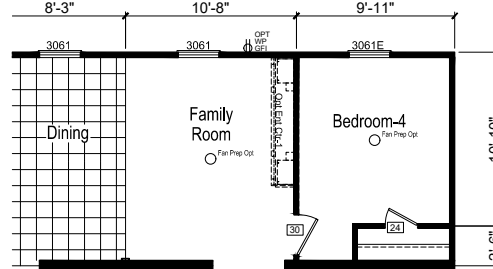

Hancock

Riverview Series 

Factory Expo
"Factory Direct Pricing" HOME CENTERS

3 Bedroom, 2 Baths
Approx. 1,600 Sq. Ft.

Last Updated: 7-9-20

OPT. GLAMOUR BATH-2

OPT. GLAMOUR BATH-3

OPT. BAYPOINT KITCHEN