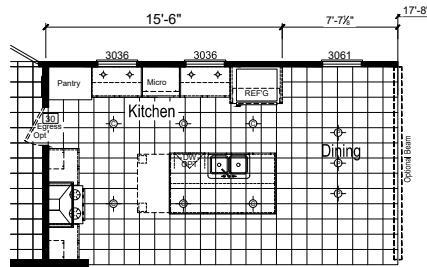

Hancock

Riverview Series

1,600 SQ. FT. (Approximate) 3 Bedroom, 2 Bath

Last Updated: 10-12-23

CHAMPION HOMES CENTER
1915A SE SR100
Lake City, Florida 32025

FactoryHomeSale.com | 1-800-965-3052

IMPORTANT: Champion Homes reserves the right to modify, cancel or substitute products or features of this event at any time without prior notice or obligation. Pictures and other promotional materials are representative and may depict or contain floor plans, square footages, elevations, options, upgrades, extra design features, decorations, floor coverings, specialty light fixtures, custom paint and wall coverings, window treatments, landscaping, sound and alarm systems, furnishings, appliances, and other designer/decorator features and amenities that are not included as part of the home and/or may not be available at all locations. Home, pricing and community information is subject to change, and homes to prior sale, at any time without notice or obligation. ©2020 Alta Cima Corp. All rights reserved.