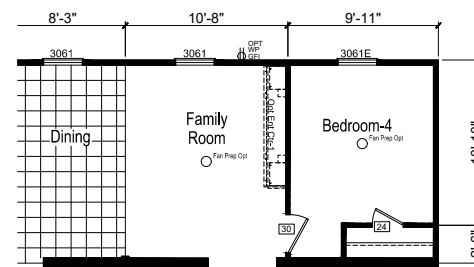

Hancock

Riverview Series

1,600 SQ. FT. (Approximate) 3 Bedroom, 2 Bath

Last Updated: 10-12-23

CHAMPION HOMES CENTER
1915A SE SR100
Lake City, Florida 32025

FactoryHomeSale.com | 1-800-965-3052

IMPORTANT: Champion Homes reserves the right to modify, cancel or substitute products or features of this event at any time without prior notice or obligation. Pictures and other promotional materials are representative and may depict or contain floor plans, square footages, elevations, options, upgrades, extra design features, decorations, floor coverings, specialty light fixtures, custom paint and wall coverings, window treatments, landscaping, sound and alarm systems, furnishings, appliances, and other designer/decorator features and amenities that are not included as part of the home and/or may not be available at all locations. Home, pricing and community information is subject to change, and homes to prior sale, at any time without notice or obligation. ©2020 Alta Cima Corp. All rights reserved.