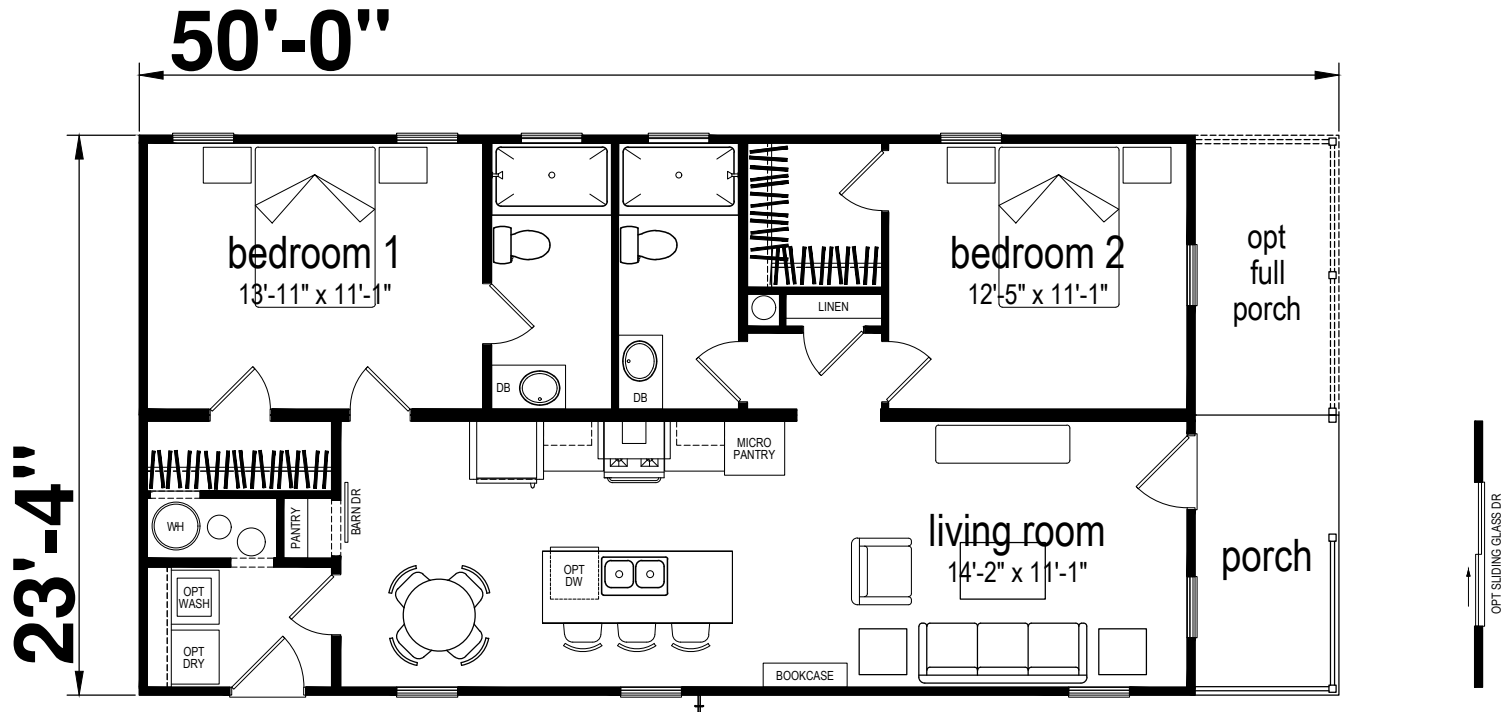

Graford

Bartow Series by Champion Homes

1,027 SQ. FT. (Approximate) 2 Bedroom, 2 Bath

Last Updated: 9-25-24

CHAMPION HOMES CENTER
1915A SE SR100
Lake City, Florida 32025

FactoryHomeSale.com | 1-800-965-3052