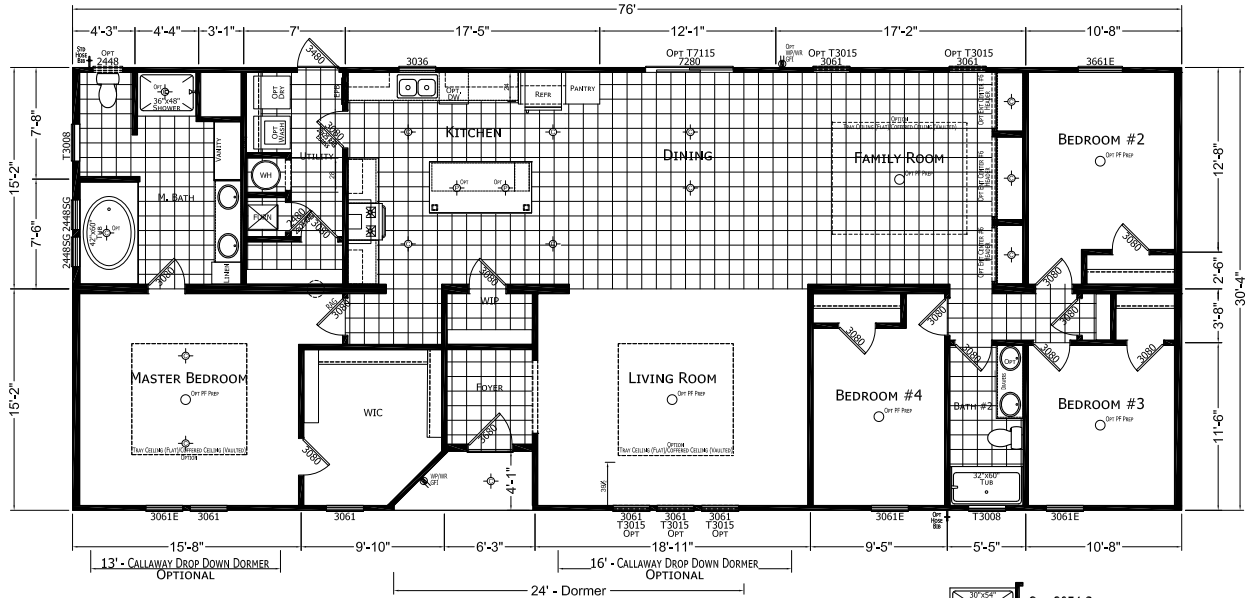

Glenview

Cypress Series

2305 SQ. FT. (Approximate) 4 Bedroom, 2 Bath

Last Updated: 1-13-25

OPT ENTERTAINMENT CENTER #6 W/ FIREPLACE IN CENTER SECTION

OPT MASTER BATH W/ AMAZON SHOWER

Optional Ultimate Kitchen 2 OPT WALLS WITH HEADERED OPENINGS IN DINING ROOM

OPT EXTERIOR PACKAGE HVAC

OPT MASTER BEDROOM WALK-IN CLOSET

NOTE: ROOM SIZES INCLUDE WALL DIMENSIONS AND ARE NOT INDICATIVE OF TRUE NET DIMENSIONS

OPT 3054 SHOWER

OPT 3660 SHOWER

CHAMPION HOMES CENTER
1915A SE SR100
Lake City, Florida 32025