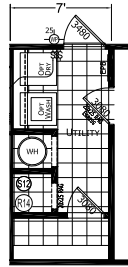

Glenview

Cypress Series

2305 SQ. FT. (Approximate) 4 Bedroom, 2 Bath

Last Updated: 1-13-25

OPT ENTERTAINMENT CENTER #6 W/ FIREPLACE IN CENTER SECTION

OPT MASTER BATH W/ AMAZON SHOWER

Optional Ultimate Kitchen 2 OPT WALLS WITH HEADERED OPENINGS IN DINING ROOM

OPT EXTERIOR PACKAGE HVAC

OPT MASTER BEDROOM WALK-IN CLOSET

NOTE: ROOM SIZES INCLUDE WALL DIMENSIONS AND ARE NOT INDICATIVE OF TRUE NET DIMENSIONS

OPT 3054 SHOWER

OPT 3660 SHOWER

CHAMPION HOMES CENTER
1915A SE SR100
Lake City, Florida 32025