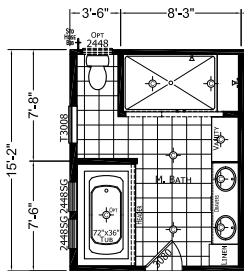

Glenview

Cypress Series

2305 SQ. FT. (Approximate) 4 Bedroom, 2 Bath

Last Updated: 1-13-25

OPT ENTERTAINMENT CENTER #6 W/ FIREPLACE IN CENTER SECTION

OPT MASTER BATH W/ AMAZON SHOWER

Optional Ultimate Kitchen 2 OPT WALLS WITH HEADERED OPENINGS IN DINING ROOM

OPT EXTERIOR PACKAGE HVAC

OPT MASTER BEDROOM WALK-IN CLOSET

NOTE: ROOM SIZES INCLUDE WALL DIMENSIONS AND ARE NOT INDICATIVE OF TRUE NET DIMENSIONS

OPT 3054 SHOWER

OPT 3660 SHOWER

CHAMPION HOMES CENTER
1915A SE SR100
Lake City, Florida 32025