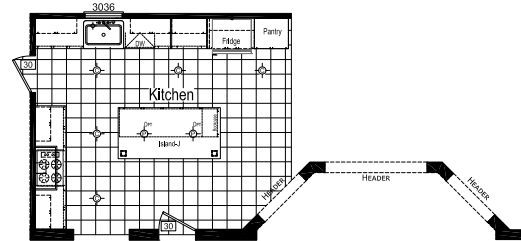

Glenview

Cypress Series

2305 SQ. FT. (Approximate) 4 Bedroom, 2 Bath

Last Updated: 1-13-25

OPT ENTERTAINMENT CENTER #6 W/ FIREPLACE IN CENTER SECTION

OPT MASTER BATH W/ AMAZON SHOWER

Optional Ultimate Kitchen 2 OPT WALLS WITH HEADERED OPENINGS IN DINING ROOM

OPT EXTERIOR PACKAGE HVAC

OPT MASTER BEDROOM WALK-IN CLOSET

NOTE: ROOM SIZES INCLUDE WALL DIMENSIONS AND ARE NOT INDICATIVE OF TRUE NET DIMENSIONS

OPT 3054 SHOWER

OPT 3660 SHOWER

CHAMPION HOMES CENTER
1915A SE SR100
Lake City, Florida 32025