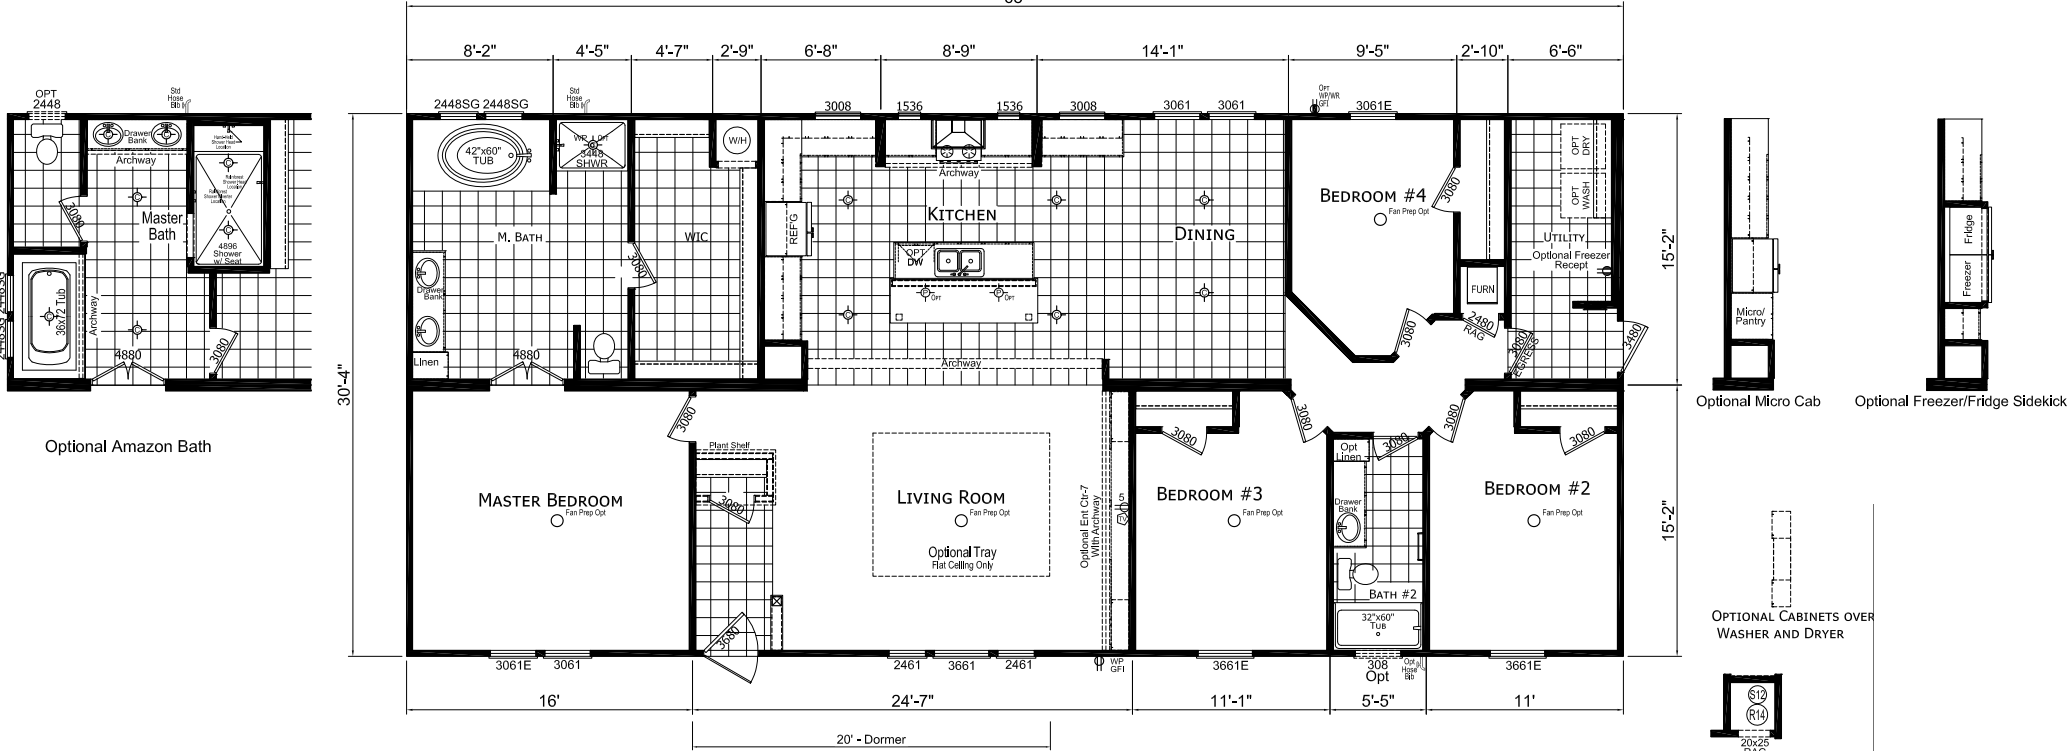

Gisela

Cypress Series

2062 SQ. FT. (Approximate) 4 Bedroom, 2 Bath

Last Updated: 1-13-25

OPTIONAL MICROWAVE IN ISLAND OPTIONAL ISLAND COUNTERTOP SAME HEIGHT Optional Sliding Glass Door

68'

CHAMPION HOMES CENTER
1915A SE SR100
Lake City, Florida 32025