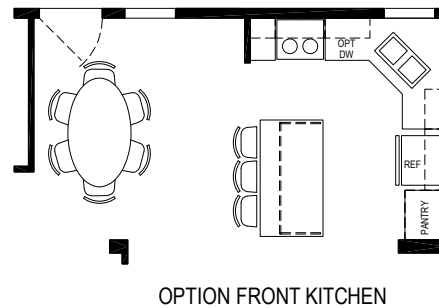

# Genesee

Silver Springs Limited Series

960 SQ. FT. (Approximate) 2 Bedrooms, 2 Baths

Last Updated: 3-10-25

**CHAMPION HOMES CENTER**  
1915A SE SR100  
Lake City, Florida 32025

**FactoryHomeSale.com | 1-800-965-3052**