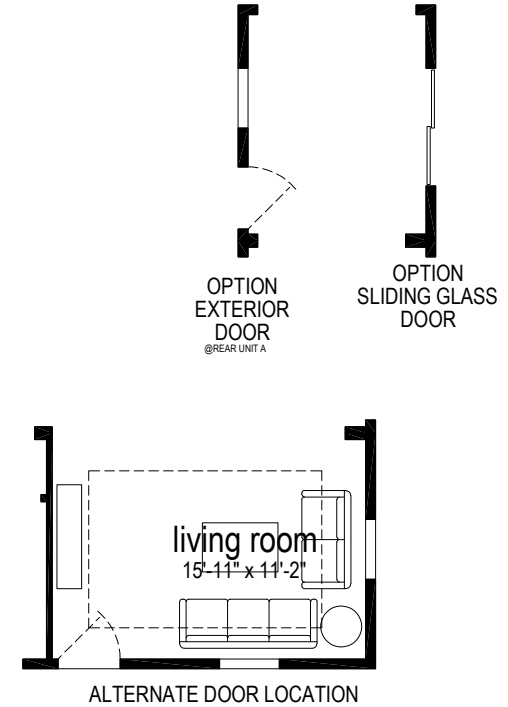

# Genesee

Silver Springs Limited Series

960 SQ. FT. (Approximate) 2 Bedrooms, 2 Baths

Last Updated: 3-10-25

**CHAMPION HOMES CENTER**  
1915A SE SR100  
Lake City, Florida 32025

**FactoryHomeSale.com | 1-800-965-3052**