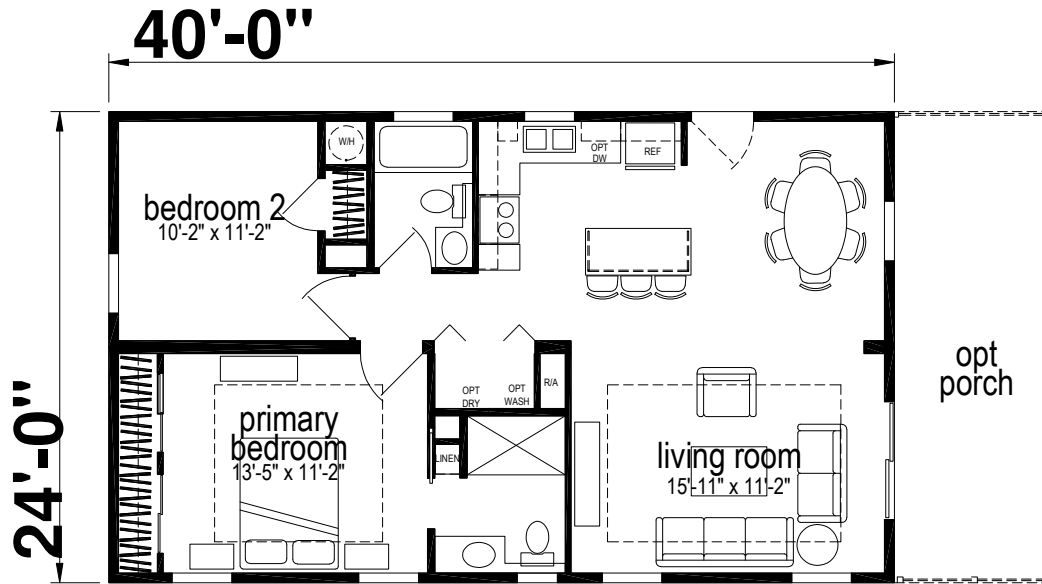

# Genesee

Silver Springs Limited Series

960 SQ. FT. (Approximate) 2 Bedrooms, 2 Baths

Last Updated: 3-10-25

**CHAMPION HOMES CENTER**  
1915A SE SR100  
Lake City, Florida 32025

**FactoryHomeSale.com | 1-800-965-3052**