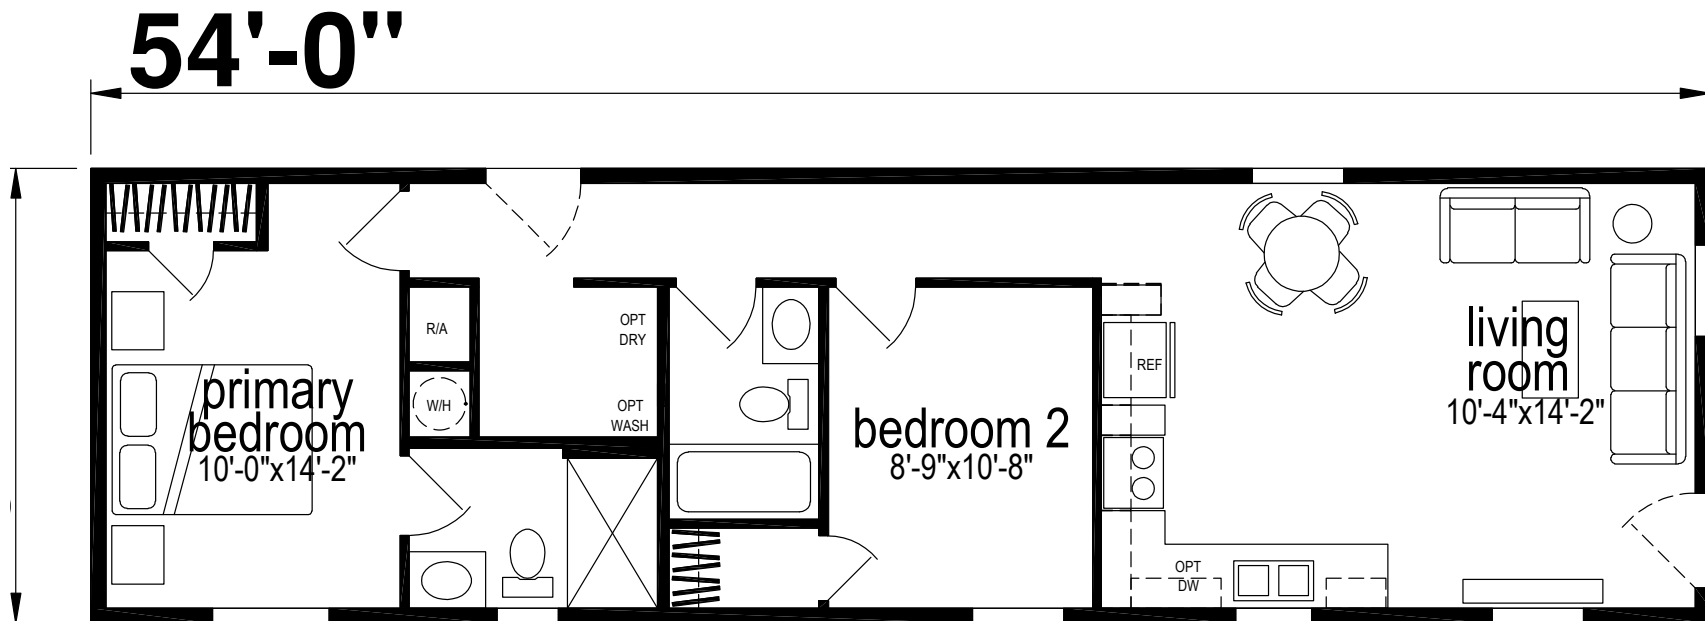

Gardner

Palm Bay Elite Series

819 SQ. FT. (Approximate) 2 Bedroom, 2 Bath

Last Updated: 2-24-25

CHAMPION HOMES CENTER
1915A SE SR100
Lake City, Florida 32025

FactoryHomeSale.com | 1-800-965-3052

IMPORTANT: Alta Cima Corp reserves the right to modify, cancel or substitute products or features of this event at any time without prior notice or obligation. Pictures and other promotional materials are representative and may depict or contain floor plans, square footages, elevations, options, upgrades, extra design features, decorations, floor coverings, specialty light fixtures, custom paint and wall coverings, window treatments, landscaping, sound and alarm systems, furnishings, appliances, and other designer/decorator features and amenities that are not included as part of the home and/or may not be available at all locations. Home, pricing and community information is subject to change, and homes to prior sale, at any time without notice or obligation. ©2020 Alta Cima Corp. All rights reserved.