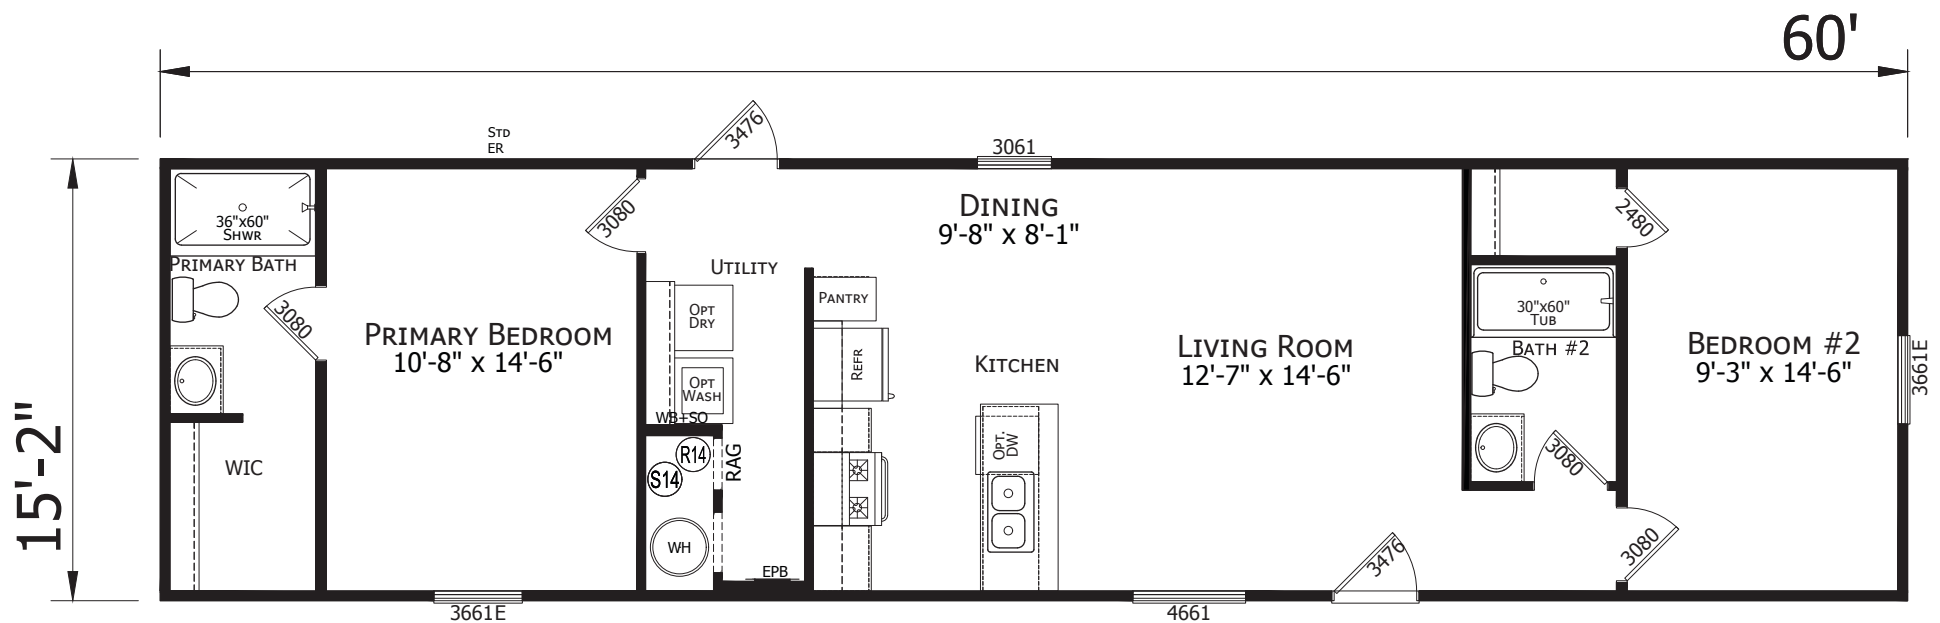

# Gallman

Prime Series

910 SQ. FT. (Approximate) 2 Bedrooms, 2 Baths

**Factory Expo**  
"Factory Direct Pricing" HOME CENTERS

Last Updated: 10-17-22

**FACTORY EXPO HOME CENTERS**  
1915A SE SR100  
Lake City, Florida 32025