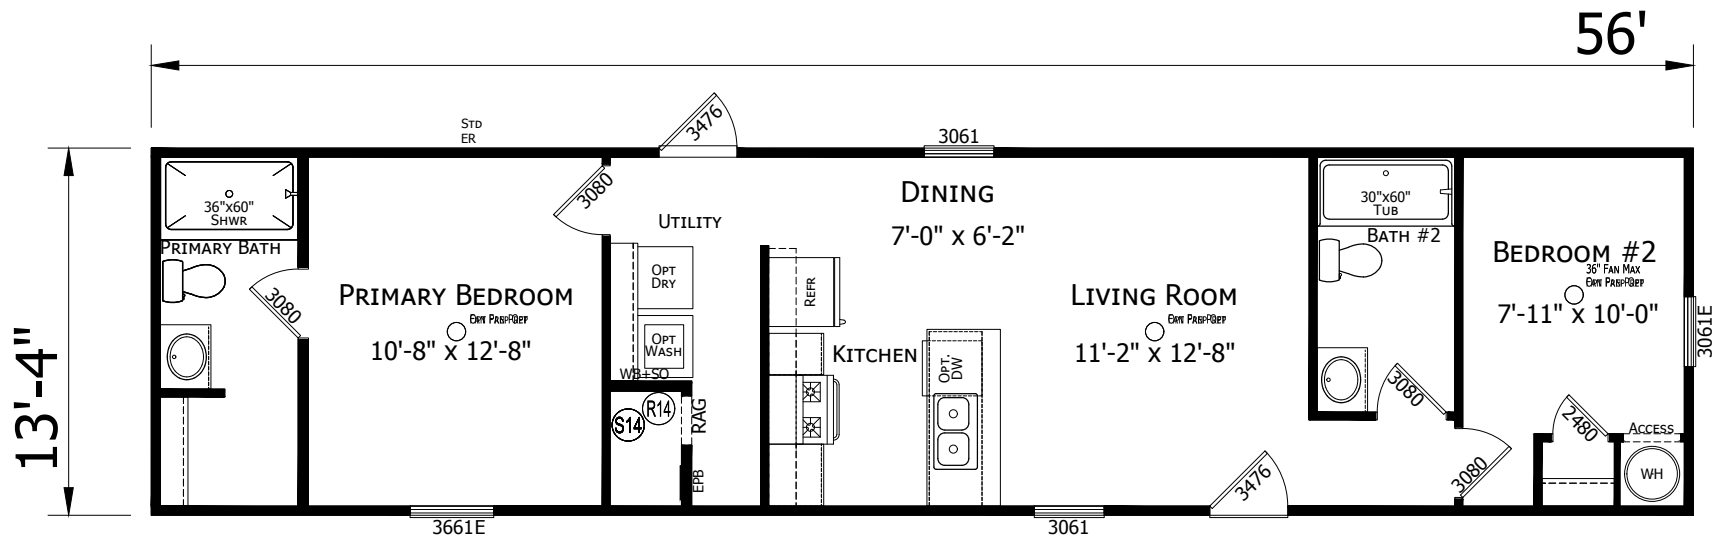

Gaffney

Prime Series

746 SQ. FT. (Approximate) 2 Bedrooms, 2 Baths

Last Updated: 7-26-23

CHAMPION HOMES CENTER
 1915A SE SR100
 Lake City, Florida 32025

FactoryHomeSale.com | 1-800-965-3052

IMPORTANT: Champion Homes reserves the right to modify, cancel or substitute products or features of this event at any time without prior notice or obligation. Pictures and other promotional materials are representative and may depict or contain floor plans, square footages, elevations, options, upgrades, extra design features, decorations, floor coverings, specialty light fixtures, custom paint and wall coverings, window treatments, landscaping, sound and alarm systems, furnishings, appliances, and other designer/decorator features and amenities that are not included as part of the home and/or may not be available at all locations. Home, pricing and community information is subject to change, and homes to prior sale, at any time without notice or obligation. ©2021 Champion Homes. All rights reserved.