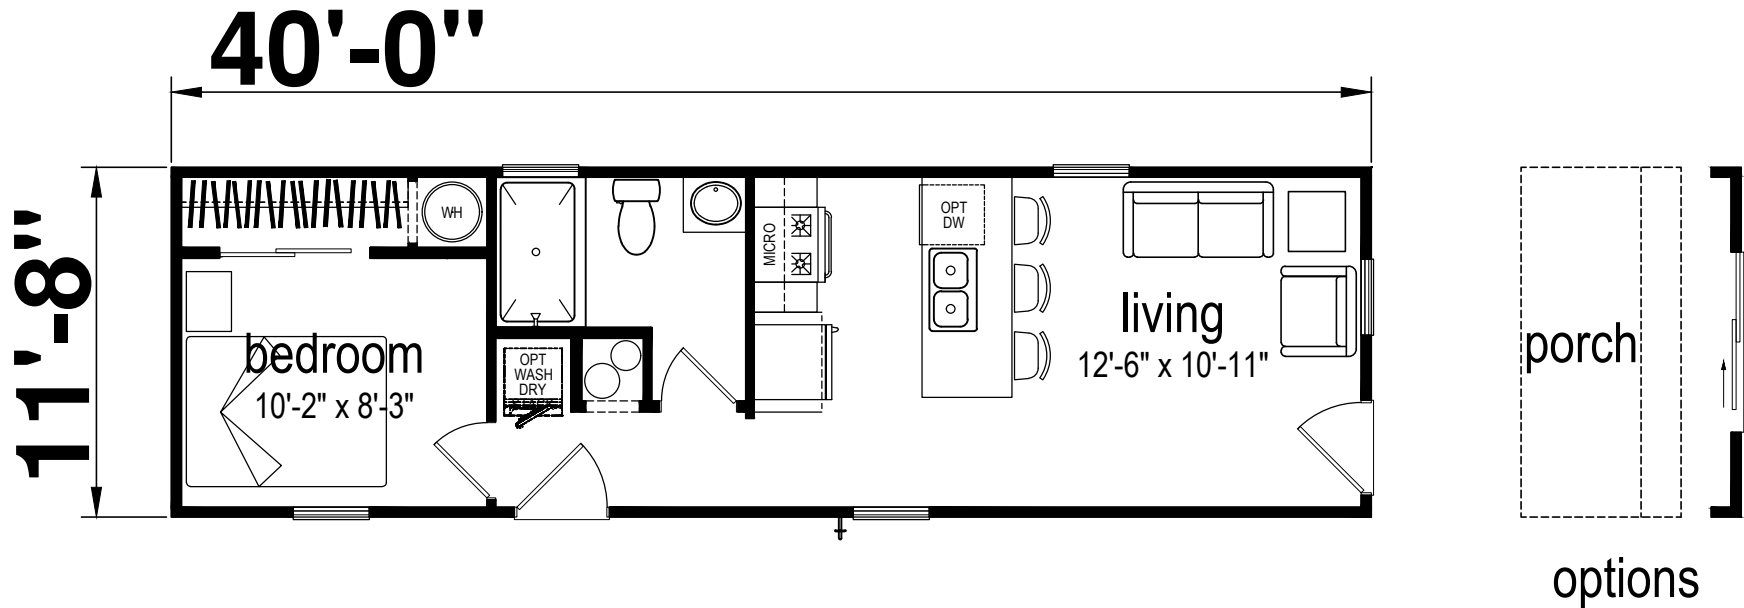

Freeport

Champion Series by Champion Homes (Bartow, FL)

467 SQ. FT. (Approximate) 1 Bedroom, 1 Bath

Last Updated: 3-17-25

CHAMPION HOMES CENTER
1915A SE SR100
Lake City, Florida 32025

FactoryHomeSale.com | 1-800-965-3052