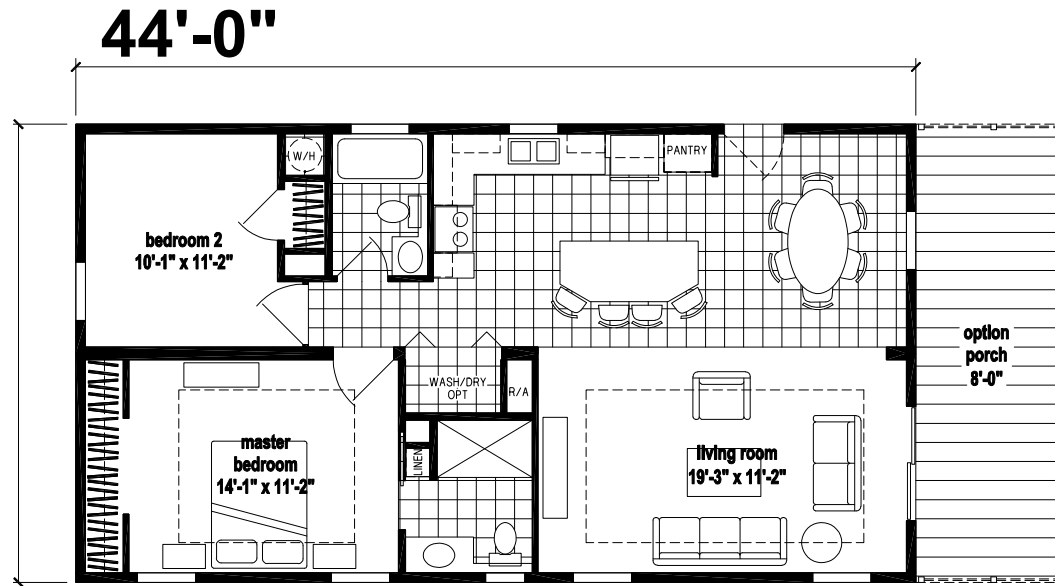

Frederica

Silver Springs Limited Series

1054 SQ. FT. (Approximate) 2 Bedrooms, 2 Baths

Last Updated: 2-24-25

4893/4424 (1,054 SQ. FT.) 2BEDROOM - 2BATHS - CATHEDRAL THRU-OUT

ALTERNATE DOOR LOCATION

OPTION FRONT KITCHEN WINDOWS