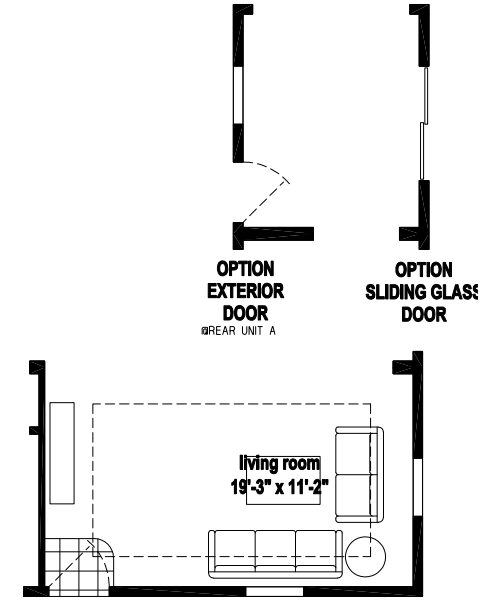

Frederica

Silver Springs Limited Series

1054 SQ. FT. (Approximate) 2 Bedrooms, 2 Baths

Last Updated: 2-24-25

4893/4424 (1,054 SQ. FT.) 2BEDROOM - 2BATHS - CATHEDRAL THRU-OUT

ALTERNATE DOOR LOCATION

OPTION FRONT KITCHEN WINDOWS