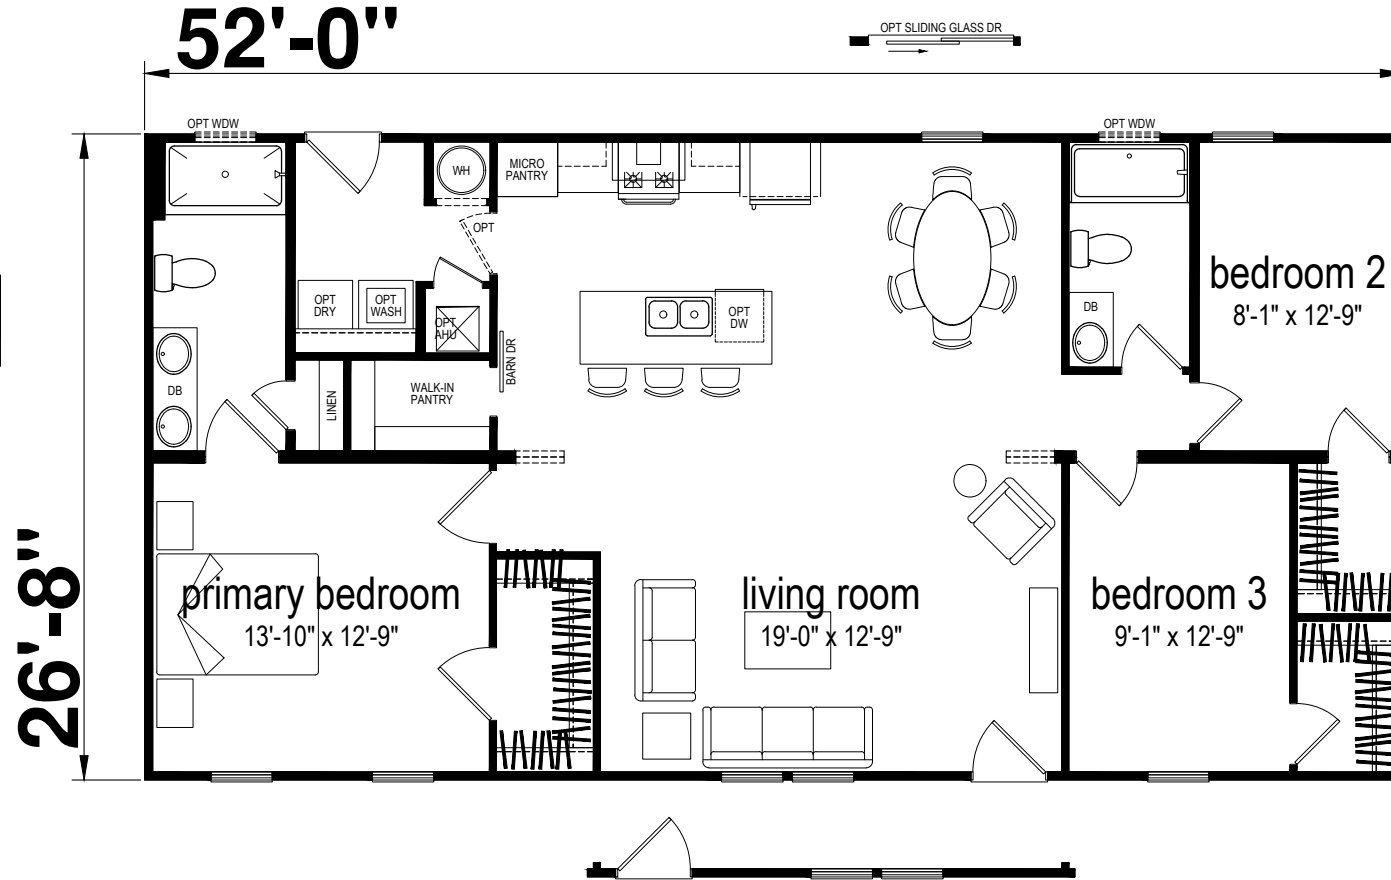

Franklinton

Champion Series by Champion Homes (Bartow, FL)

1387 SQ. FT. (Approximate) 3 Bedroom, 2 Bath

Last Updated: 3-17-25

CHAMPION HOMES CENTER
1915A SE SR100
Lake City, Florida 32025

FactoryHomeSale.com | 1-800-965-3052