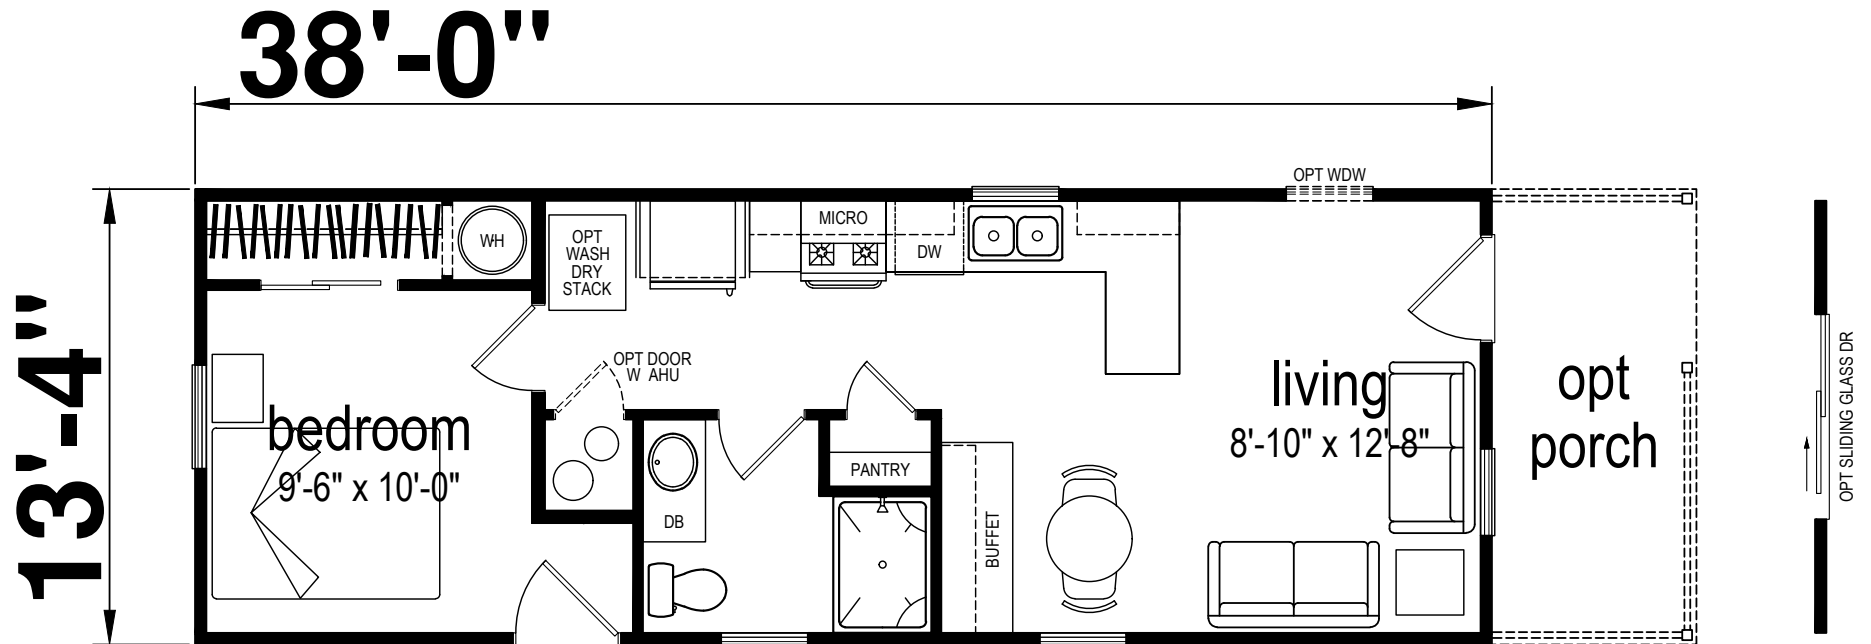

Floradale

Lakeside Series by Champion Homes (Bartow, FL)

507 SQ. FT. (Approximate) 1 Bedroom, 1 Bath

Last Updated: 3-17-25

CHAMPION HOMES CENTER
1915A SE SR100
Lake City, Florida 32025

FactoryHomeSale.com | 1-800-965-3052