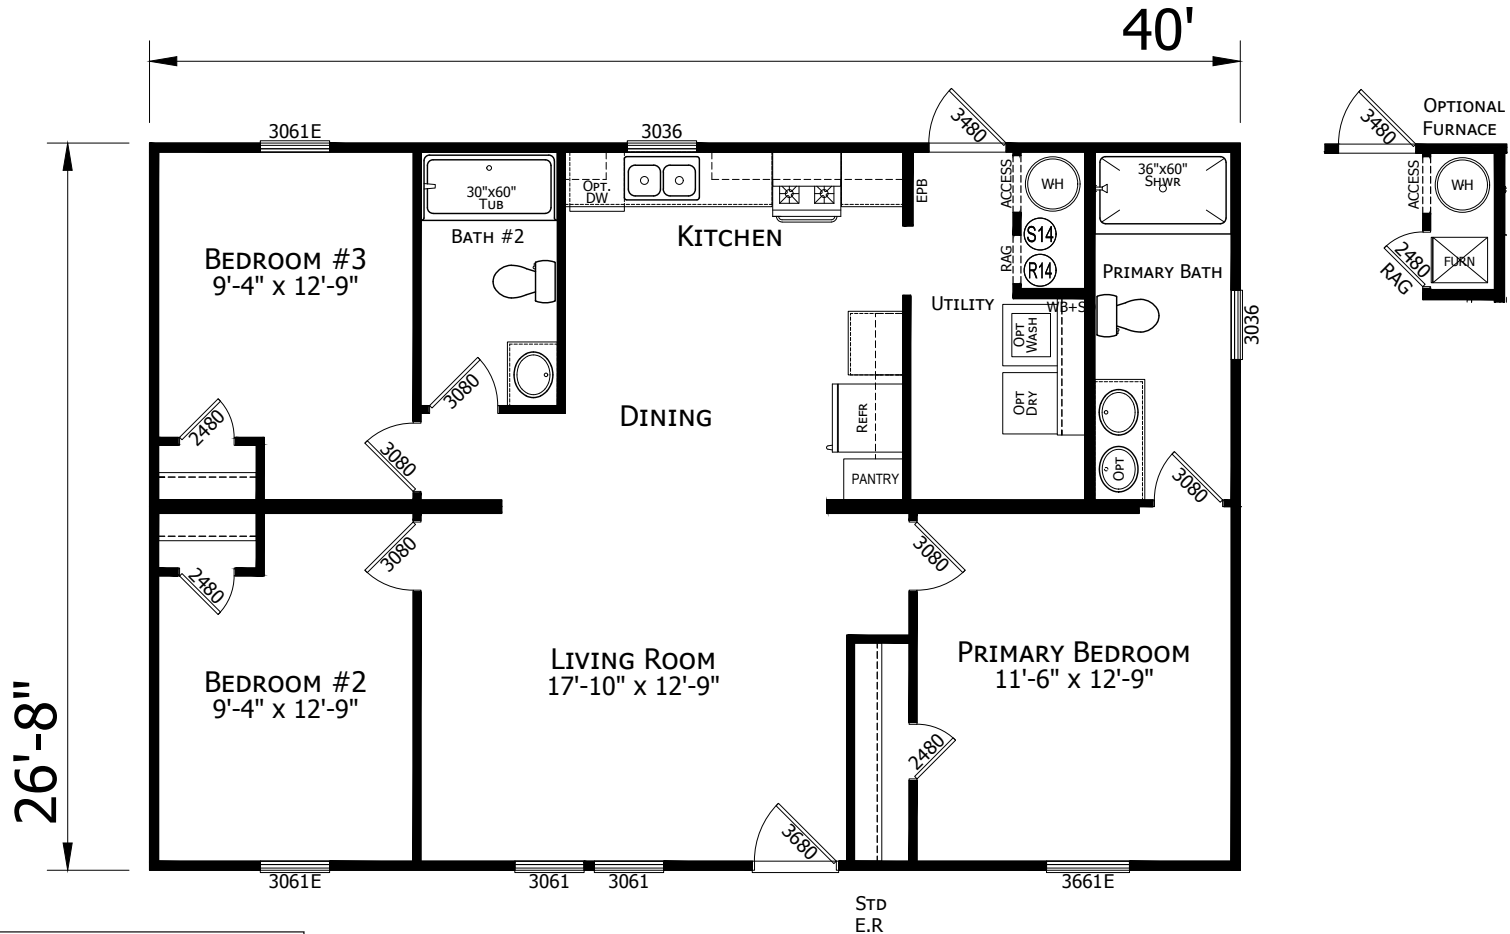

# Fidelis

Lake Manor Series

1,067 SQ. FT. (Approximate) 3 Bedroom, 2 Bath

**CHAMPION**  
HOMES CENTER

Last Updated: 12-20-23

**CHAMPION HOMES CENTER**  
1915A SE SR100  
Lake City, Florida 32025

**FactoryHomeSale.com | 1-800-965-3052**