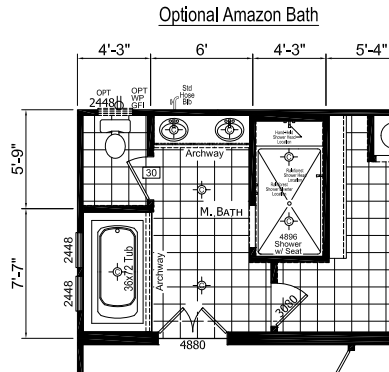

# Fallsburg

Cypress Series

1707 SQ. FT. (Approximate) 3 Bedroom, 2 Bath

Last Updated: 1-13-25

Optional Island Single Level

Optional

Optional 6-Door Pantry

Optional SGD

Optional Cabs over wash/dryer

Note: Room Sizes Include Wall Dimensions And Are Not Indicative of True Net Dimensions

Optional Amazon Bath

w/o Furnace

**CHAMPION HOMES CENTER**  
1915A SE SR100  
Lake City, Florida 32025