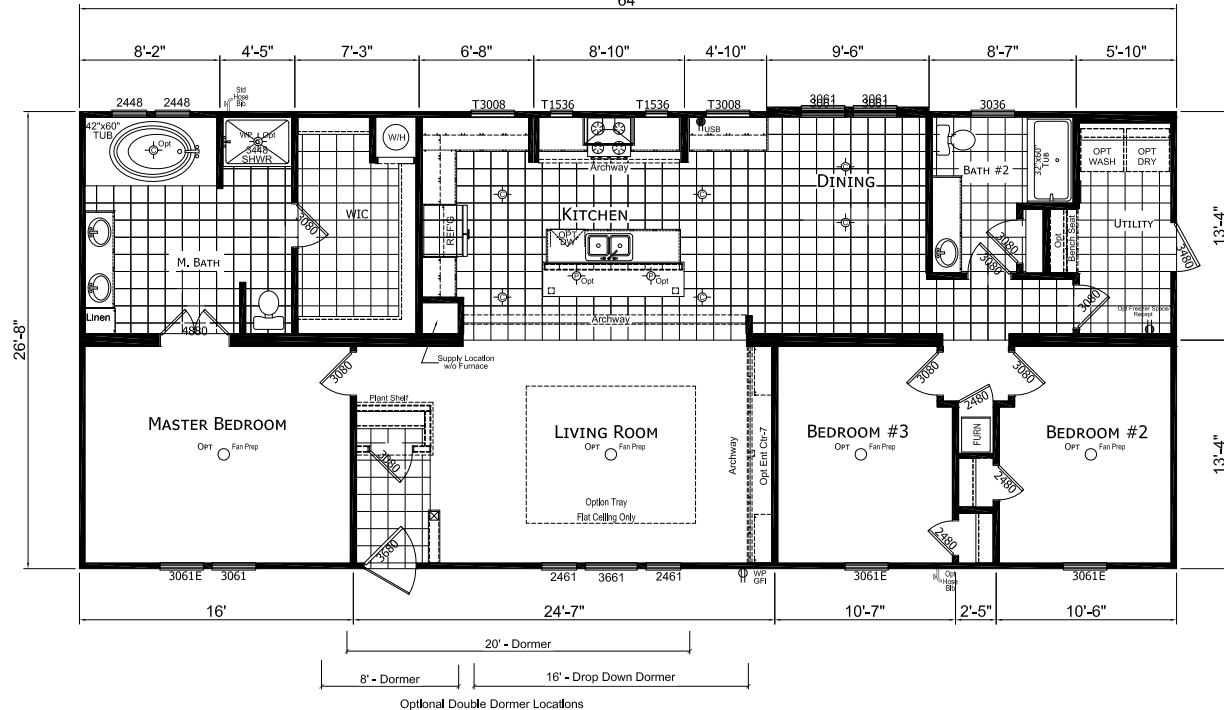

# Fallsburg

Cypress Series

1707 SQ. FT. (Approximate) 3 Bedroom, 2 Bath

Last Updated: 1-13-25

Optional Island Single Level

Optional

Optional 6-Door Pantry

Optional SGD

Optional Cabs over wash/dryer

Note: Room Sizes Include Wall Dimensions And Are Not Indicative of True Net Dimensions

Optional Amazon Bath

w/o Furnace

**CHAMPION HOMES CENTER**  
1915A SE SR100  
Lake City, Florida 32025