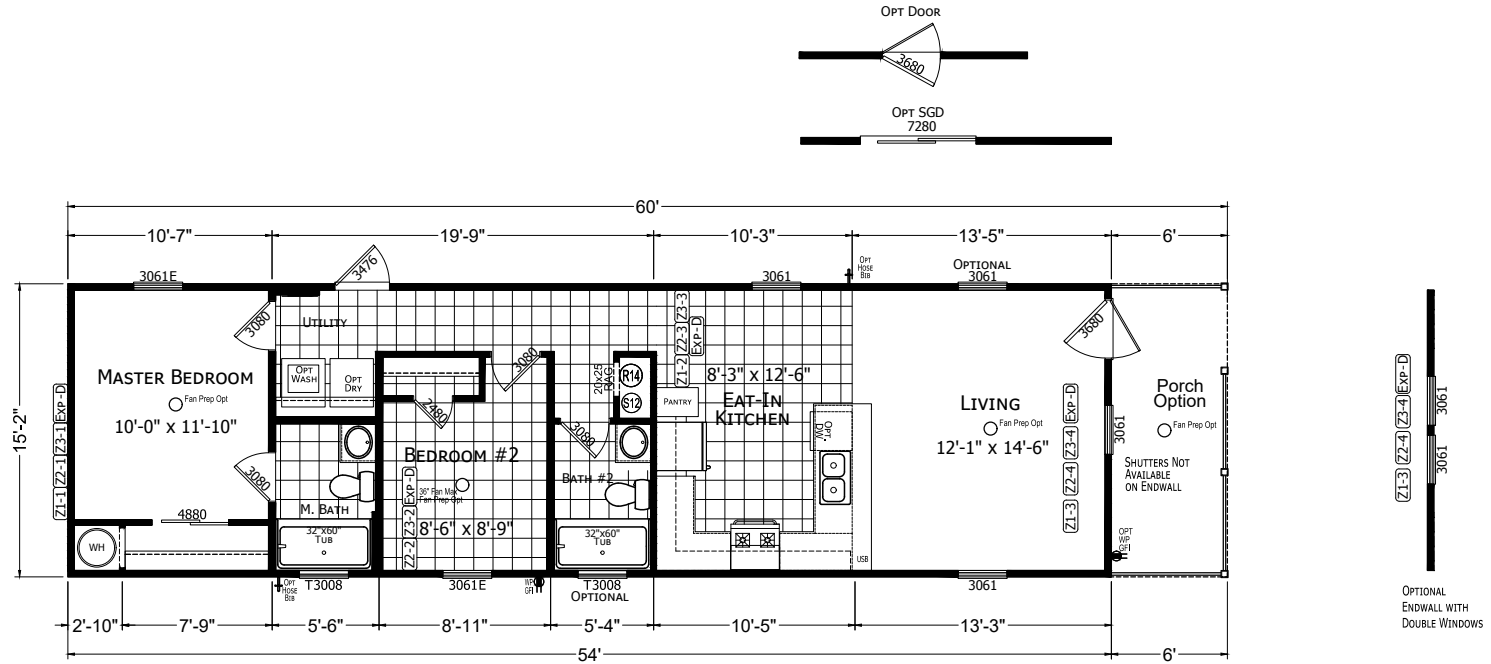

# Everglade

Trinity Series

819 SQ. FT. (Approximate) 2 Bedrooms, 2 Baths

Last Updated: 3-24-21

NOTE: OPT DOOR OR SGD REQUIRED WITH OPT ENDWALL

NOTE: WHEN OPT ENDWALL IS USE OPT SGDOOR OR OPT DOOR LOCATION IS REQUIRED

Note: Room Sizes Include Wall Dimensions And Are Not Indicative of True Net Dimensions

**FACTORY EXPO HOME CENTERS**  
1915A SE SR100  
Lake City, Florida 32025

**FactoryHomeSale.com | 1-800-965-3052**

**IMPORTANT:** Alta Cima Corp reserves the right to modify, cancel or substitute products or features of this event at any time without prior notice or obligation. Pictures and other promotional materials are representative and may depict or contain floor plans, square footages, elevations, options, upgrades, extra design features, decorations, floor coverings, specialty light fixtures, custom paint and wall coverings, window treatments, landscaping, sound and alarm systems, furnishings, appliances, and other designer/decorator features and amenities that are not included as part of the home and/or may not be available at all locations. Home, pricing and community information is subject to change, and homes to prior sale, at any time without notice or obligation. ©2020 Alta Cima Corp. All rights reserved.