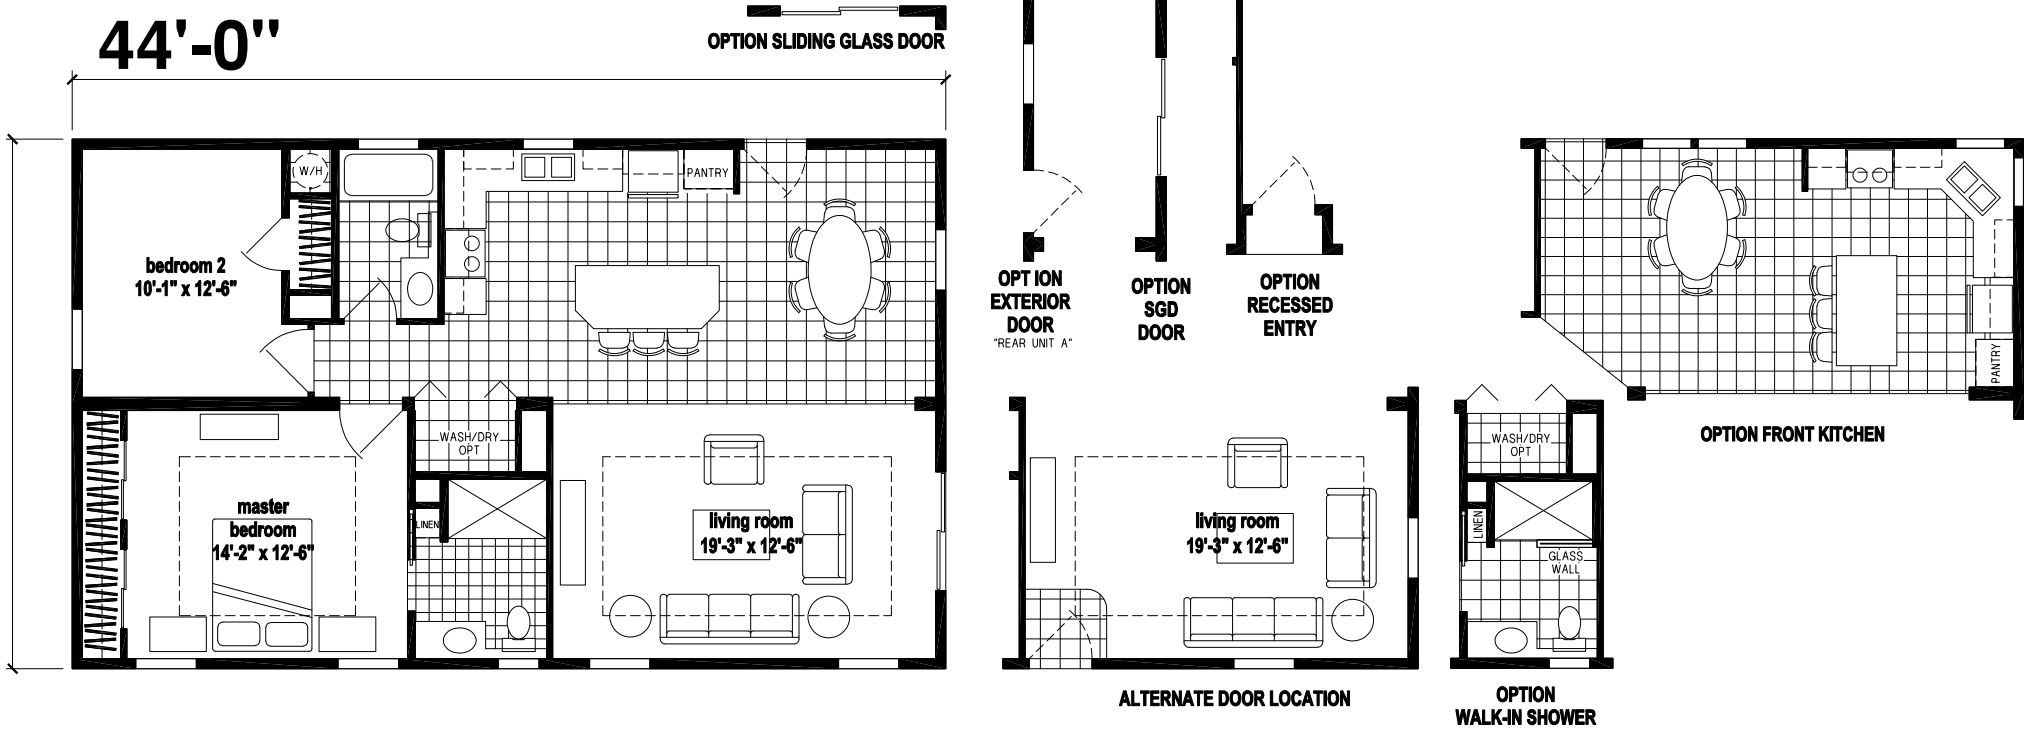

# Estill

Silver Springs Limited Series

1159 SQ. FT. (Approximate) 2 Bedrooms, 2 Baths

Last Updated: 2-24-25

**CHAMPION HOMES CENTER**  
1915A SE SR100  
Lake City, Florida 32025

**FactoryHomeSale.com | 1-800-965-3052**