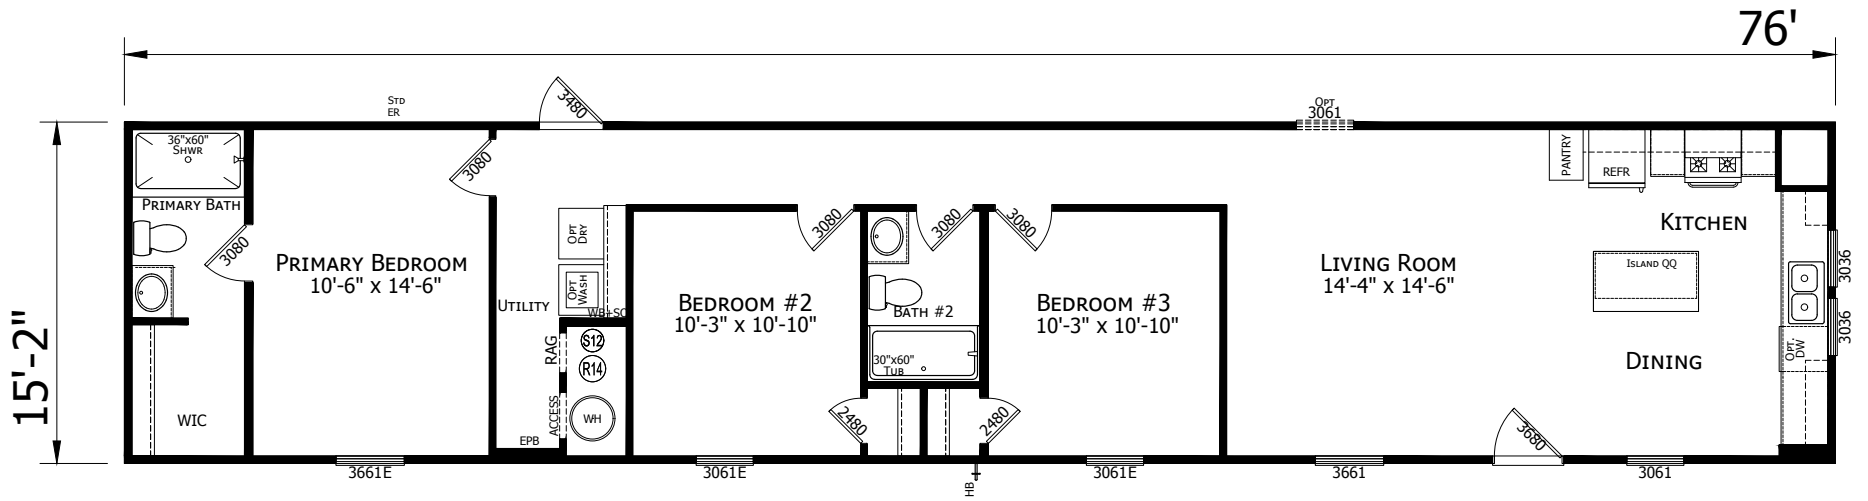

Elsanor

Prime Series

1,154 SQ. FT. (Approximate) 2 Bedroom, 2 Bath

Last Updated: 3-28-25

CHAMPION HOMES CENTER
1915A SE SR100
Lake City, Florida 32025

FactoryHomeSale.com | 1-800-965-3052

IMPORTANT: Champion Homes reserves the right to modify, cancel or substitute products or features of this event at any time without prior notice or obligation. Pictures and other promotional materials are representative and may depict or contain floor plans, square footages, elevations, options, upgrades, extra design features, decorations, floor coverings, specialty light fixtures, custom paint and wall coverings, window treatments, landscaping, sound and alarm systems, furnishings, appliances, and other designer/decorator features and amenities that are not included as part of the home and/or may not be available at all locations. Home, pricing and community information is subject to change, and homes to prior sale, at any time without notice or obligation. ©2021 Champion Homes. All rights reserved.