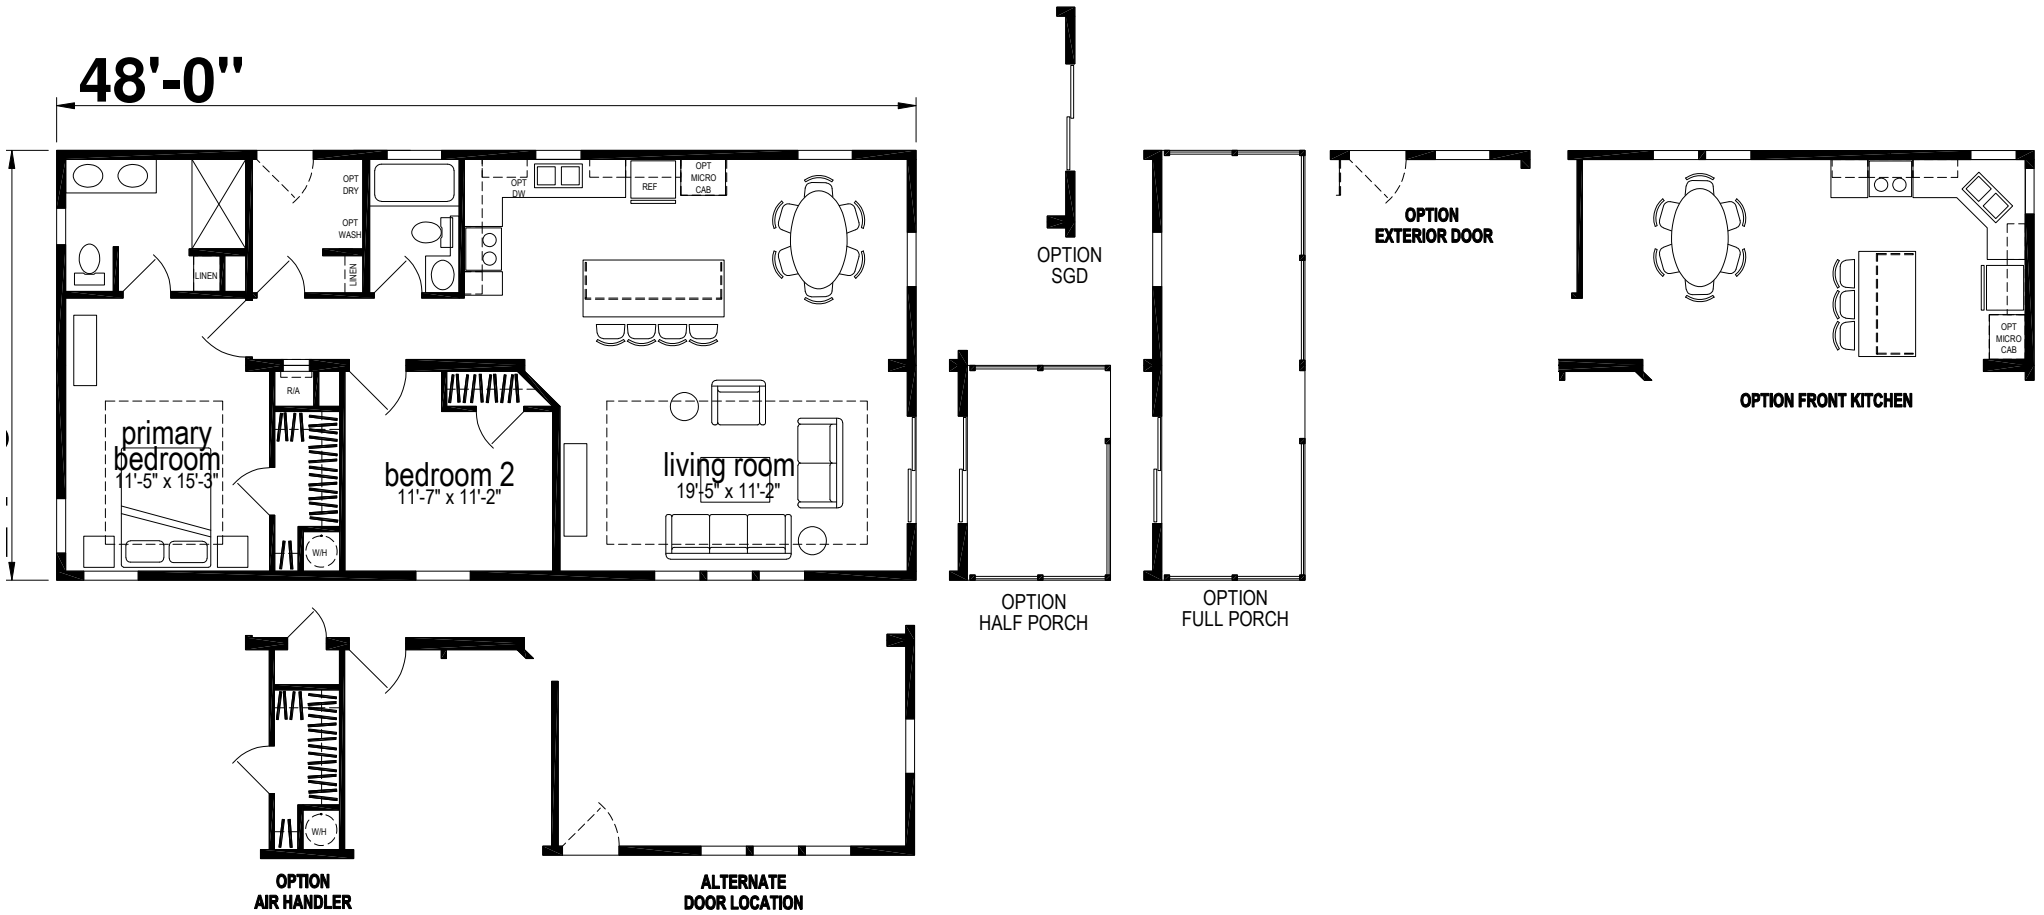

# Ellendale

Silver Springs Limited Series

1152 SQ. FT. (Approximate) 2 Bedrooms, 2 Baths

Last Updated: 2-24-25

**CHAMPION HOMES CENTER**  
 1915A SE SR100  
 Lake City, Florida 32025

**FactoryHomeSale.com | 1-800-965-3052**