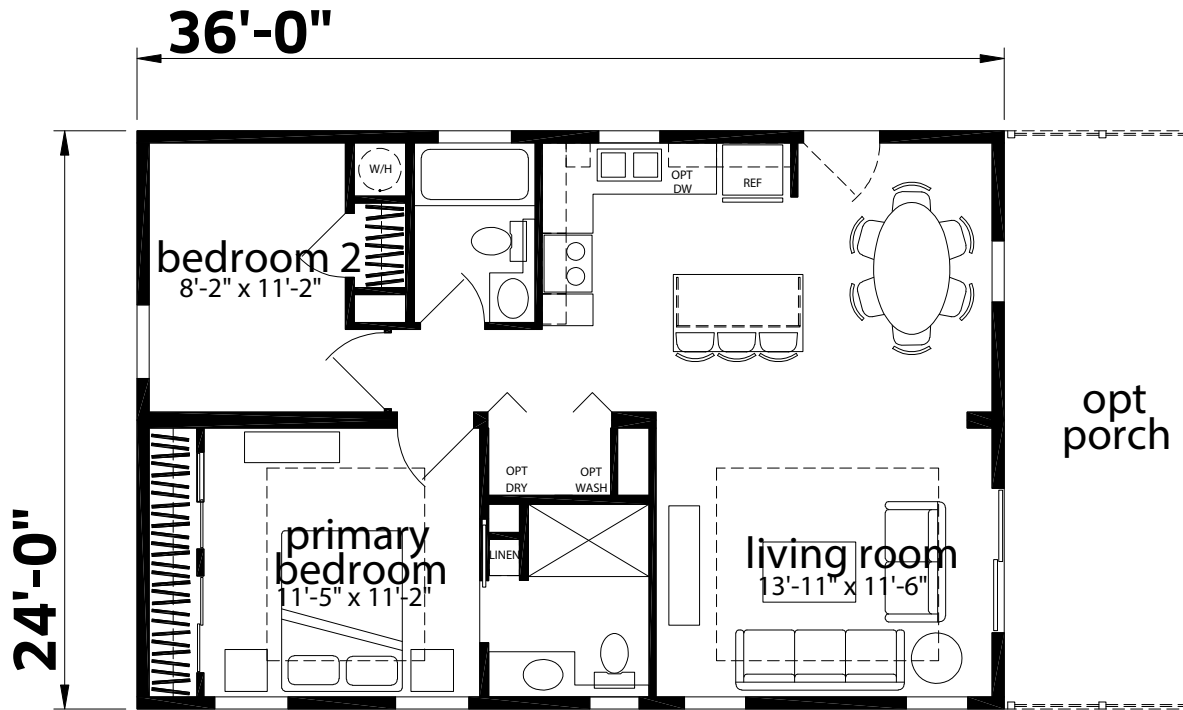

Edmonson

Silver Springs Limited Series

864 SQ. FT. (Approximate) 2 Bedrooms, 2 Baths

Last Updated: 2-24-25

CHAMPION HOMES CENTER
1915A SE SR100
Lake City, Florida 32025

FactoryHomeSale.com | 1-800-965-3052