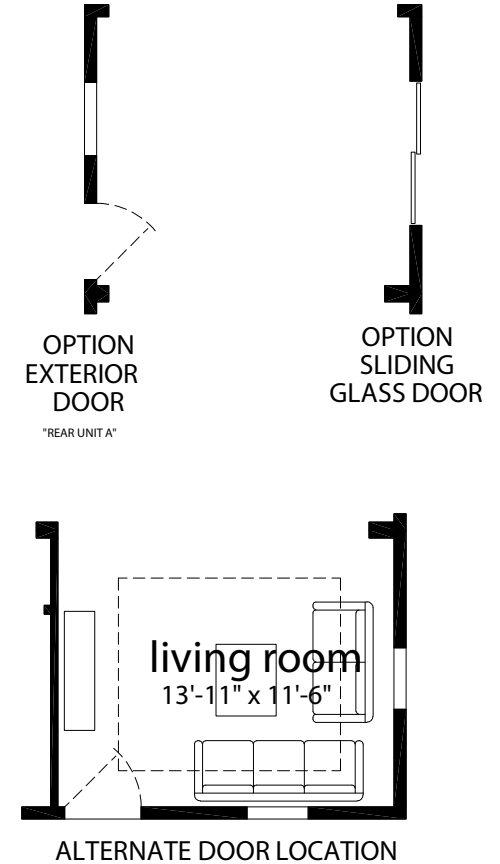

Edmonson

Silver Springs Limited Series

864 SQ. FT. (Approximate) 2 Bedrooms, 2 Baths

Last Updated: 2-24-25

CHAMPION HOMES CENTER
1915A SE SR100
Lake City, Florida 32025

FactoryHomeSale.com | 1-800-965-3052