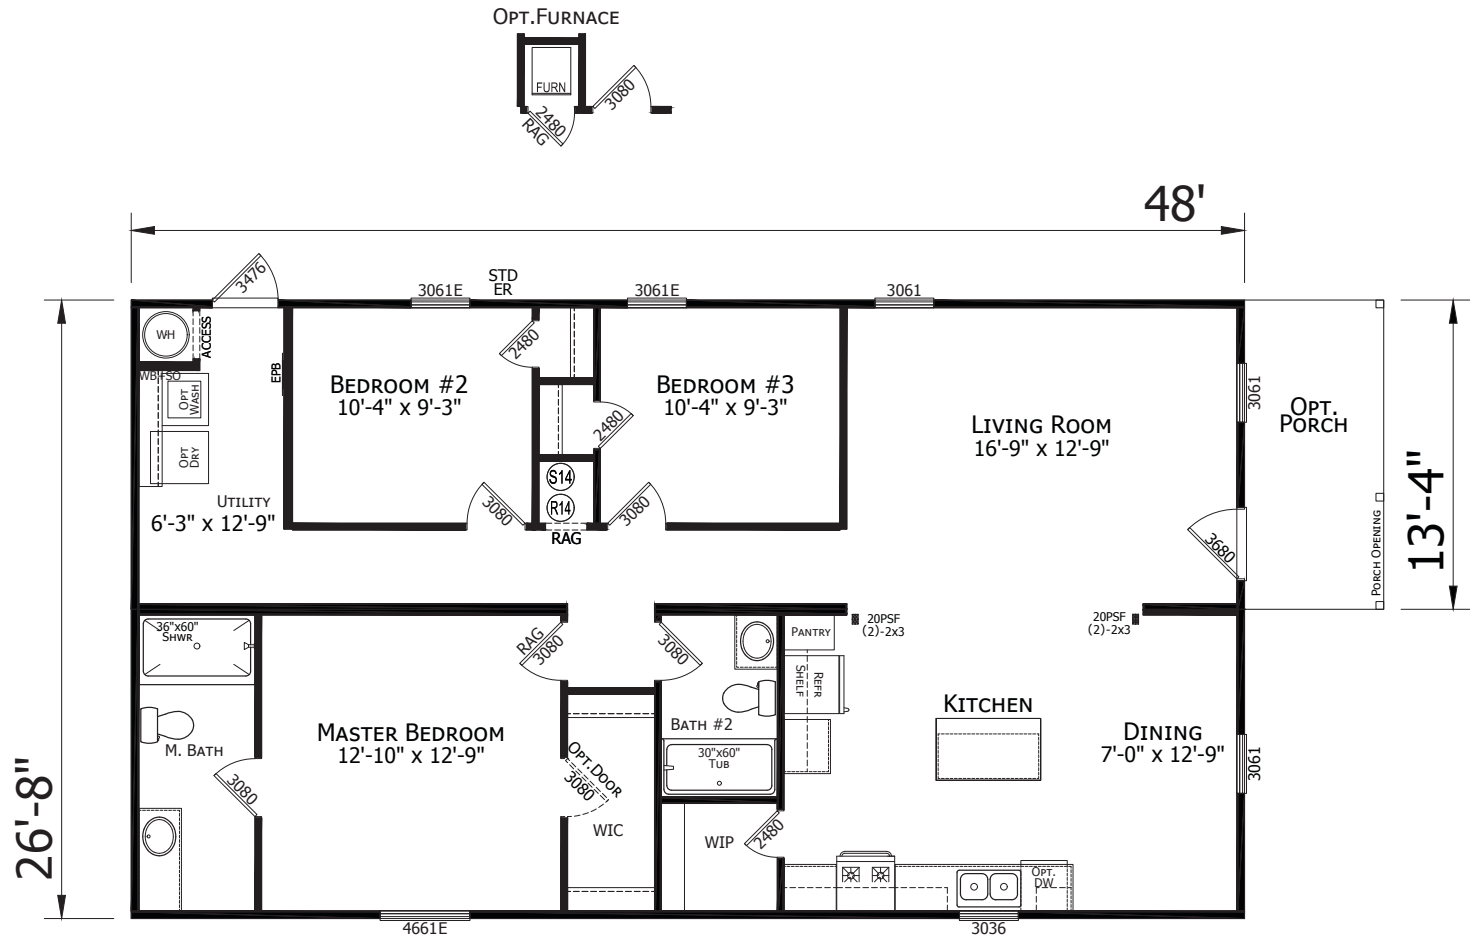

# Easley

Lake Manor Series

1,280 SQ. FT. (Approximate) 3 Bedroom, 2 Bath

Last Updated: 1-9-23

**FACTORY EXPO HOME CENTERS**  
 1915A SE SR100  
 Lake City, Florida 32025

**FactoryHomeSale.com | 1-800-965-3052**