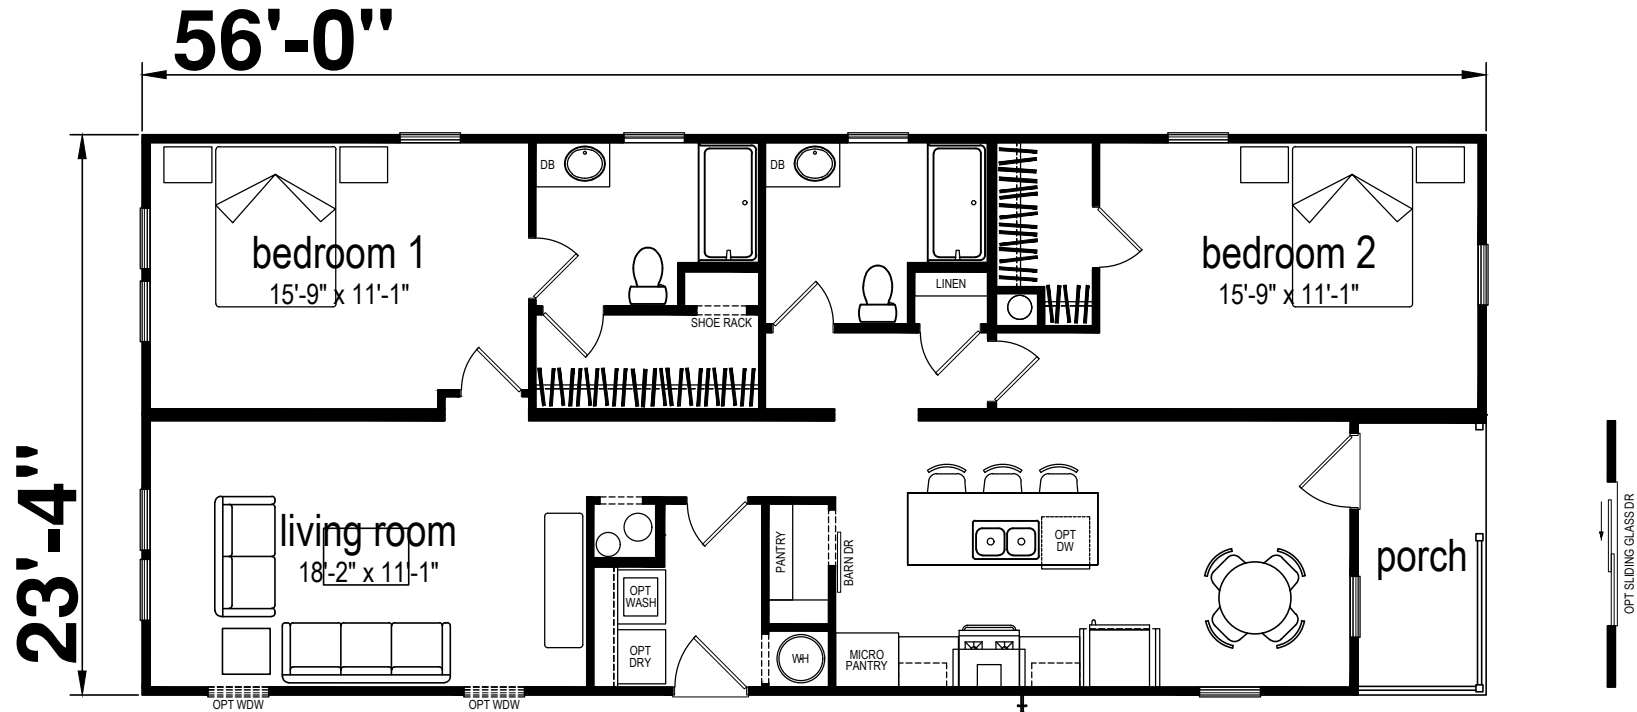

Dyal

Champion Series by Champion Homes (Bartow, FL)

1246 SQ. FT. (Approximate) 2 Bedroom, 2 Bath

Last Updated: 3-17-25

CHAMPION HOMES CENTER
1915A SE SR100
Lake City, Florida 32025

FactoryHomeSale.com | 1-800-965-3052