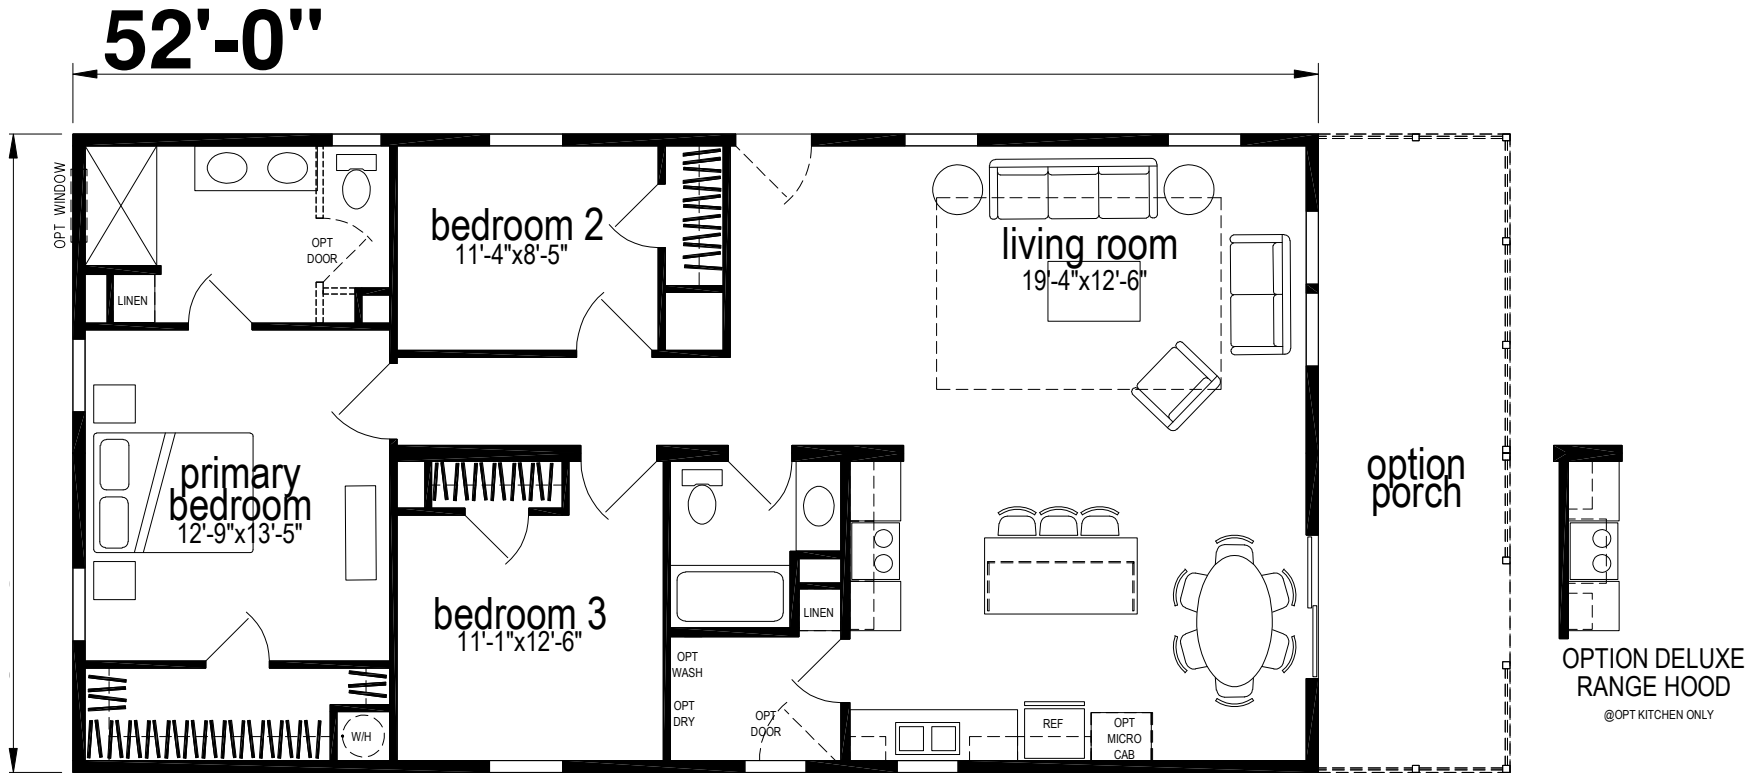

# Dutchess

Silver Springs Limited Series

1363 SQ. FT. (Approximate) 3 Bedrooms, 2 Baths

Last Updated: 2-24-25

**CHAMPION HOMES CENTER**  
1915A SE SR100  
Lake City, Florida 32025

**FactoryHomeSale.com | 1-800-965-3052**