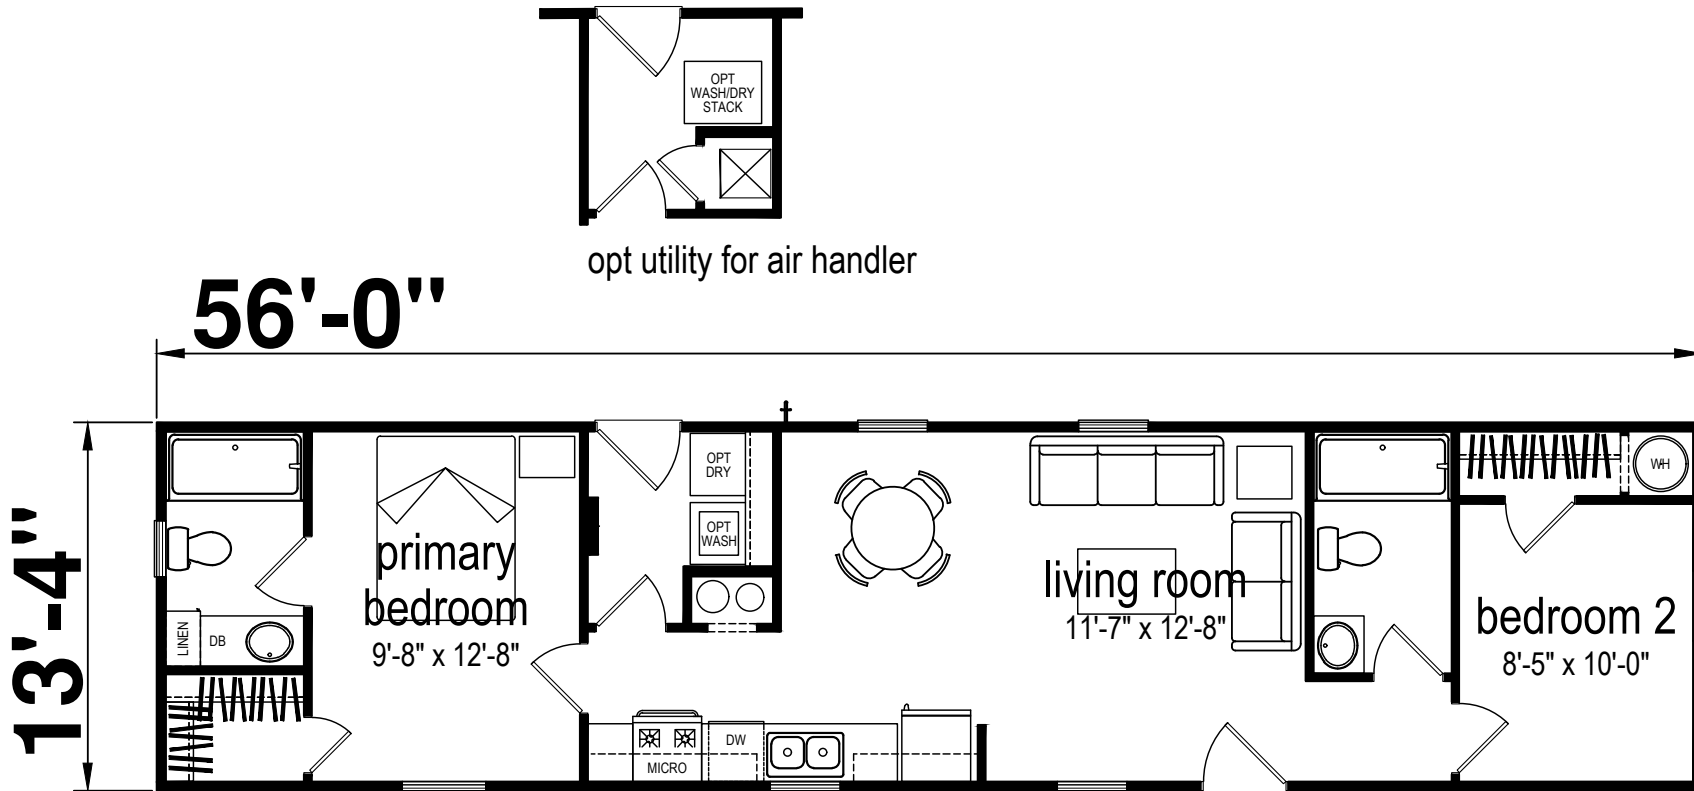

Dunedin

Lakeside Series by Champion Homes (Bartow, FL)

747 SQ. FT. (Approximate) 2 Bedroom, 2 Bath

Last Updated: 3-17-25

CHAMPION HOMES CENTER
1915A SE SR100
Lake City, Florida 32025

FactoryHomeSale.com | 1-800-965-3052