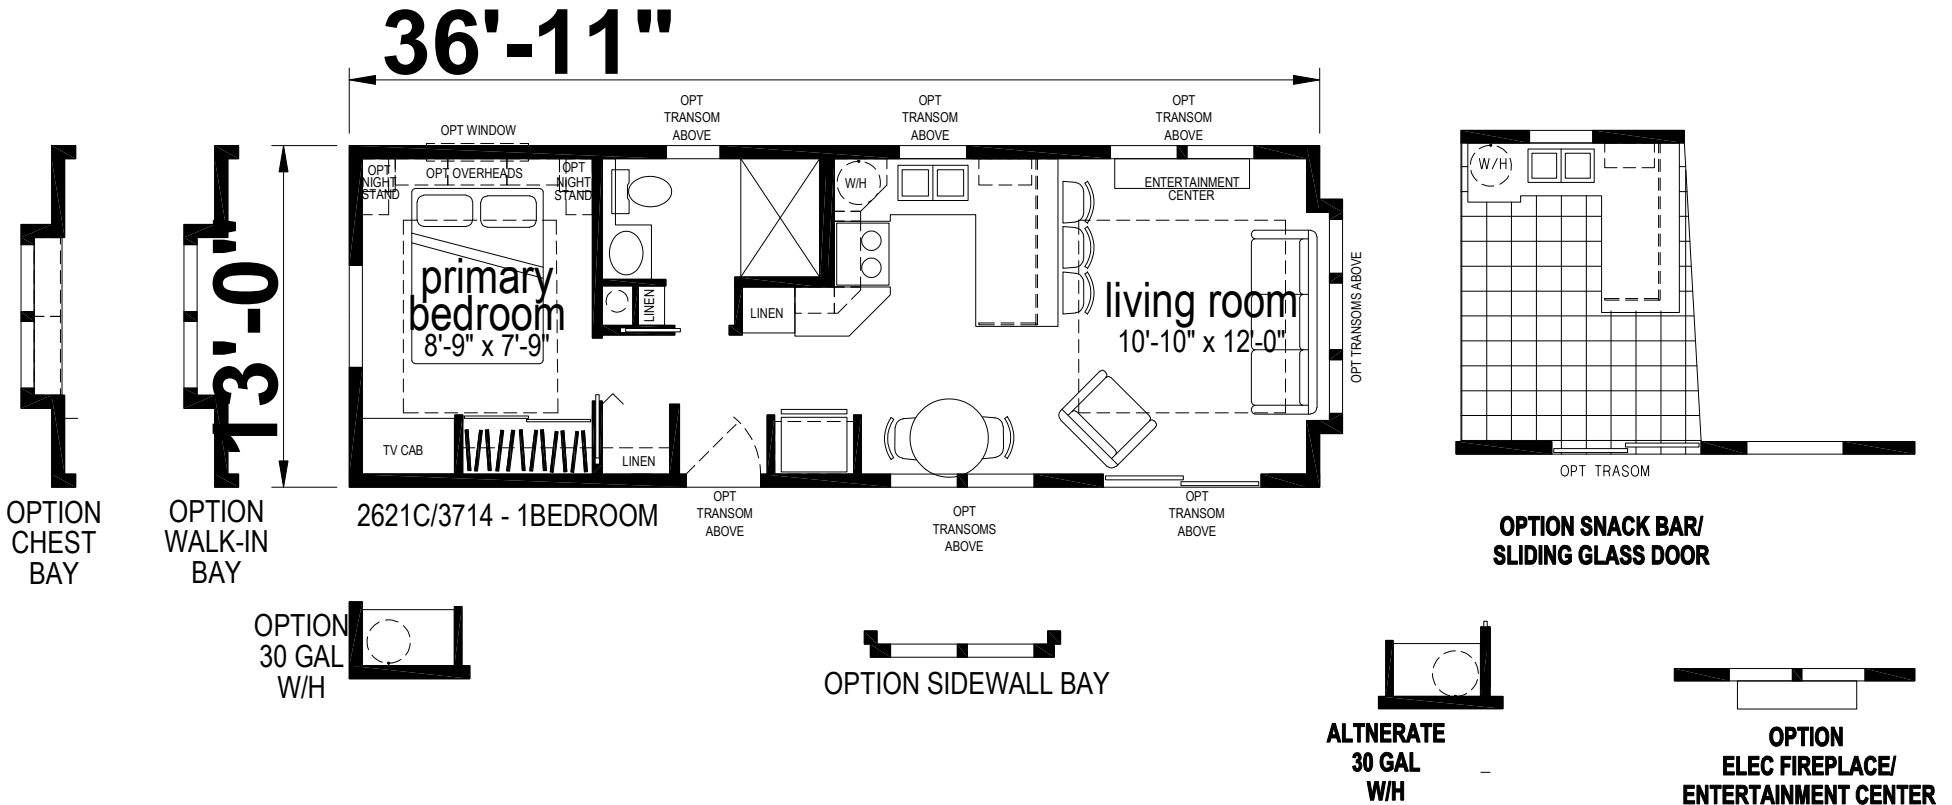

# DuBois

Palm Bay Elite Series

481 SQ. FT. (Approximate) 1 Bedroom, 1 Bath

Last Updated: 2-24-25

**CHAMPION HOMES CENTER**  
1915A SE SR100  
Lake City, Florida 32025

**FactoryHomeSale.com | 1-800-965-3052**