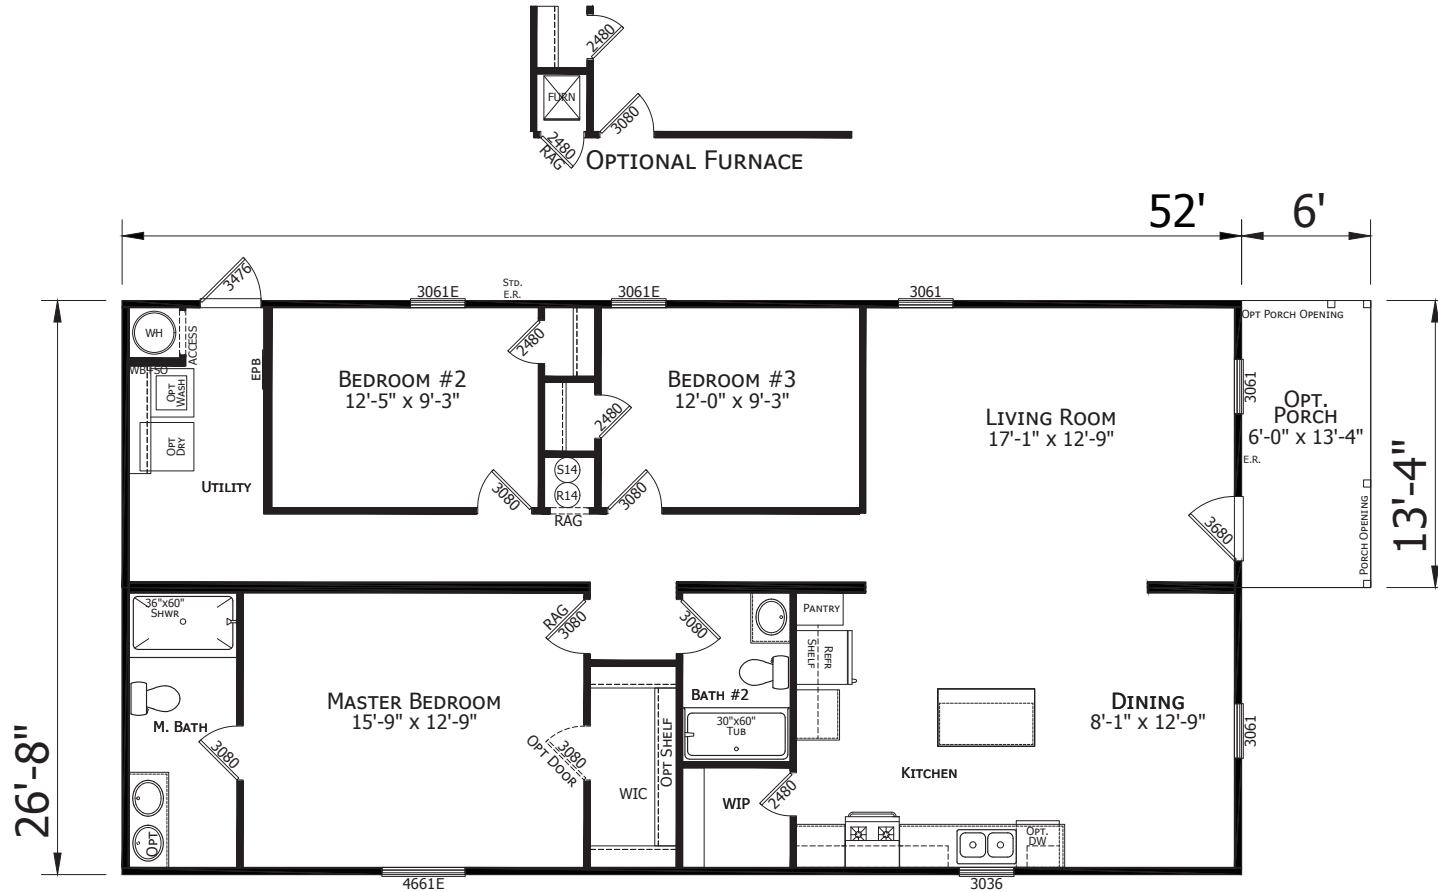

# Dray

Lake Manor Series

1,387 SQ. FT. (Approximate) 3 Bedroom, 2 Bath

Last Updated: 1-9-23

**FACTORY EXPO HOME CENTERS**  
 1915A SE SR100  
 Lake City, Florida 32025

**FactoryHomeSale.com | 1-800-965-3052**