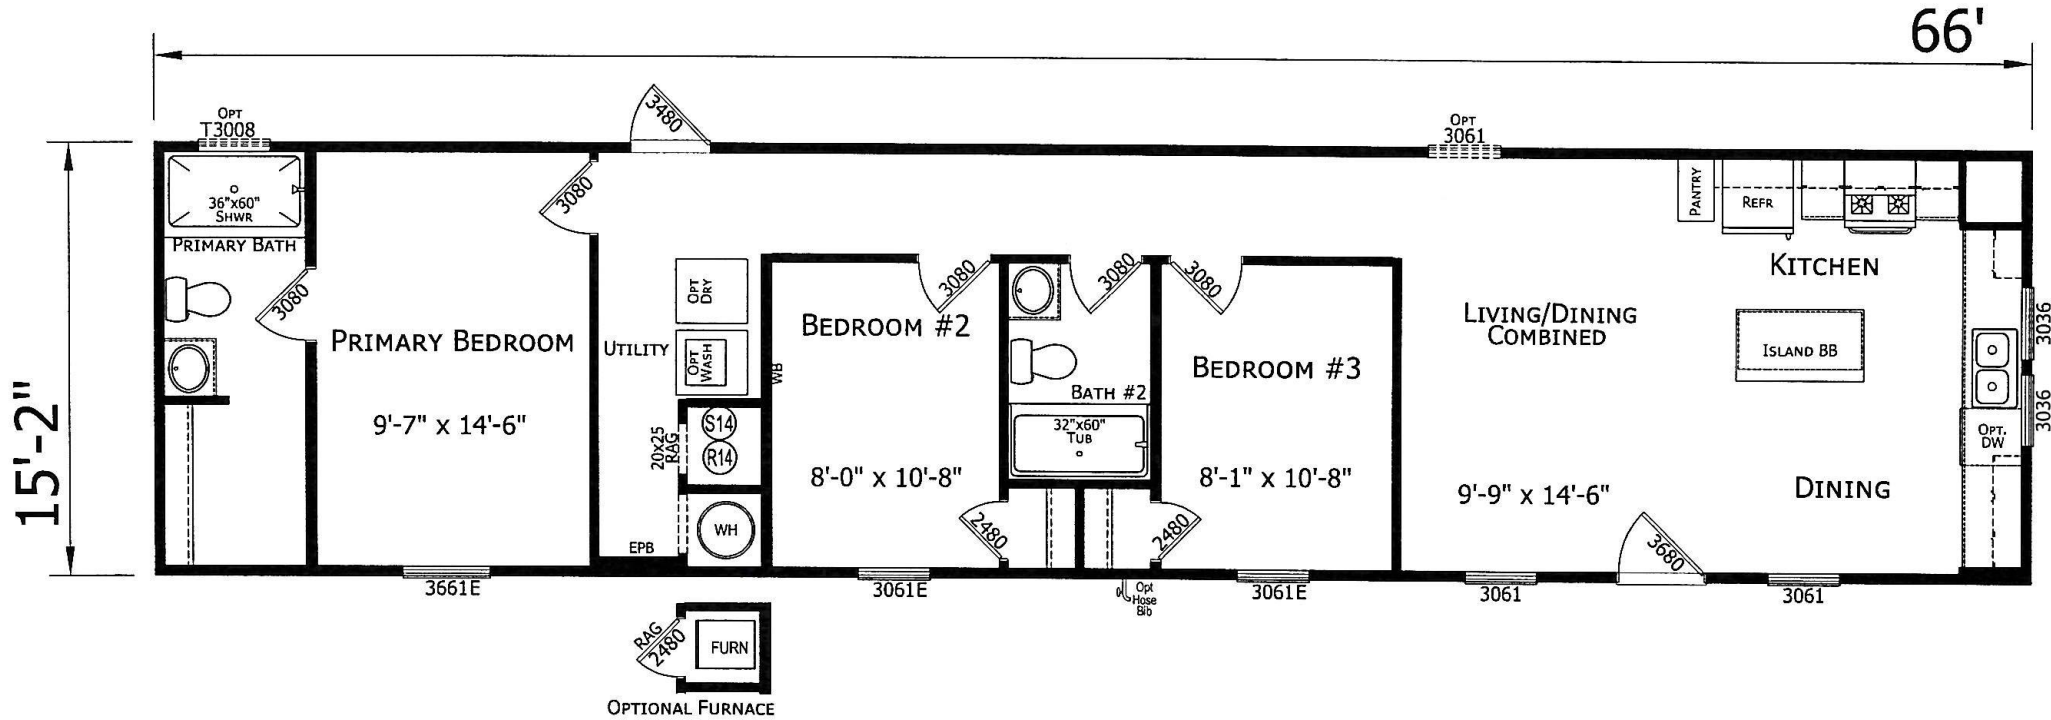

Dover
Prime Series

1001 SQ. FT. (Approximate) 3 Bedroom, 2 Bath

Last Updated: 9-3-24

CHAMPION HOMES CENTER
1915A SE SR100
Lake City, Florida 32025

FactoryHomeSale.com | 1-800-965-3052

IMPORTANT: Champion Homes reserves the right to modify, cancel or substitute products or features of this event at any time without prior notice or obligation. Pictures and other promotional materials are representative and may depict or contain floor plans, square footages, elevations, options, upgrades, extra design features, decorations, floor coverings, specialty light fixtures, custom paint and wall coverings, window treatments, landscaping, sound and alarm systems, furnishings, appliances, and other designer/decorator features and amenities that are not included as part of the home and/or may not be available at all locations. Home, pricing and community information is subject to change, and homes to prior sale, at any time without notice or obligation. ©2021 Champion Homes. All rights reserved.