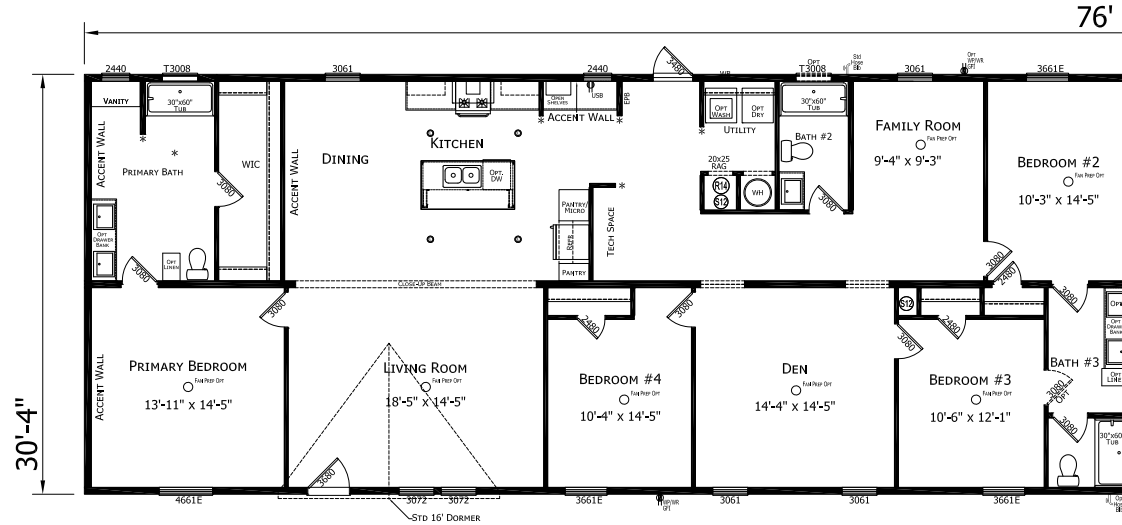

Dillon

Embrace Ultra Series

2,432 SQ. FT. (Approximate) 4 Bedroom, 3 Bath

Last Updated: 6-11-26

* EMBRACE END CAP

CHAMPION HOMES CENTER
1915A SE SR100
Lake City, Florida 32025

FactoryHomeSale.com | 1-800-965-3052

IMPORTANT: Champion Homes reserves the right to modify, cancel or substitute products or features of this event at any time without prior notice or obligation. Pictures and other promotional materials are representative and may depict or contain floor plans, square footages, elevations, options, upgrades, extra design features, decorations, floor coverings, specialty light fixtures, custom paint and wall coverings, window treatments, landscaping, sound and alarm systems, furnishings, appliances, and other designer/decorator features and amenities that are not included as part of the home and/or may not be available at all locations. Home, pricing and community information is subject to change, and homes to prior sale, at any time without notice or obligation. ©2020 Champion Homes. All rights reserved.

MANUFACTURED BY:

I authorize Champion Homes Center to build my house, per this plan.

X _____

Customer Signature/Date