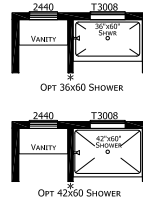

CHAMPION HOMES CENTER
1915A SE SR100
Lake City, Florida 32025

FactoryHomeSale.com | 1-800-965-3052

IMPORTANT: Champion Homes reserves the right to modify, cancel or substitute products or features of this event at any time without prior notice or obligation. Pictures and other promotional materials are representative and may depict or contain floor plans, square footages, elevations, options, upgrades, extra design features, decorations, floor coverings, specialty light fixtures, custom paint and wall coverings, window treatments, landscaping, sound and alarm systems, furnishings, appliances, and other designer/decorator features and amenities that are not included as part of the home and/or may not be available at all locations. Home, pricing and community information is subject to change, and homes to prior sale, at any time without notice or obligation. ©2020 Champion Homes. All rights reserved.

MANUFACTURED BY: