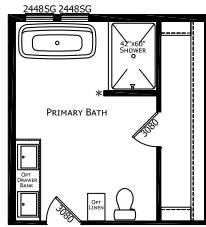

OPT GLAMOUR BATH W/ 42x60 SHOWER