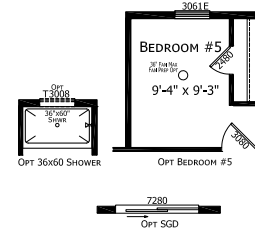

CHAMPION HOMES CENTER
1915A SE SR100
Lake City, Florida 32025

FactoryHomeSale.com | 1-800-965-3052

IMPORTANT: Champion Homes reserves the right to modify, cancel or substitute products or features of this event at any time without prior notice or obligation. Pictures and other promotional materials are representative and may depict or contain floor plans, square footages, elevations, options, upgrades, extra design features, decorations, floor coverings, specialty light fixtures, custom paint and wall coverings, window treatments, landscaping, sound and alarm systems, furnishings, appliances, and other designer/decorator features and amenities that are not included as part of the home and/or may not be available at all locations. Home, pricing and community information is subject to change, and homes to prior sale, at any time without notice or obligation. ©2020 Champion Homes. All rights reserved.

MANUFACTURED BY:

I authorize Champion Homes Center to build my house, per this plan.

X _____

Customer Signature/Date