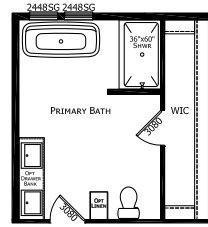

OPT GLAMOUR BATH W/ 36x60 SHOWER