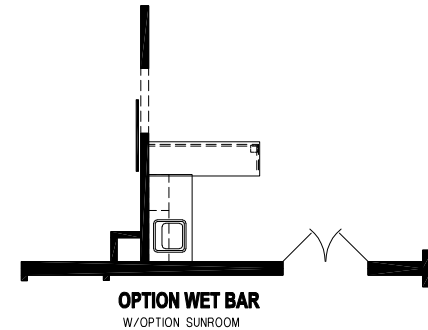

Dickson

Silver Springs Elite Series

1882 SQ. FT. (Approximate) 3 Bedrooms, 2 Baths

Last Updated: 2-24-25

CHAMPION HOMES CENTER
1915A SE SR100
Lake City, Florida 32025

FactoryHomeSale.com | 1-800-965-3052

IMPORTANT: Alta Cima Corp reserves the right to modify, cancel or substitute products or features of this event at any time without prior notice or obligation. Pictures and other promotional materials are representative and may depict or contain floor plans, square footages, elevations, options, upgrades, extra design features, decorations, floor coverings, specialty light fixtures, custom paint and wall coverings, window treatments, landscaping, sound and alarm systems, furnishings, appliances, and other designer/decorator features and amenities that are not included as part of the home and/or may not be available at all locations. Home, pricing and community information is subject to change, and homes to prior sale, at any time without notice or obligation. ©2020 Alta Cima Corp. All rights reserved.