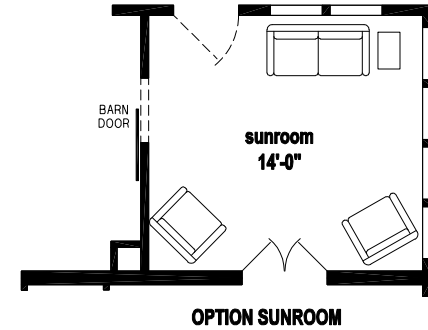

Dickson

Silver Springs Elite Series

1882 SQ. FT. (Approximate) 3 Bedrooms, 2 Baths

Last Updated: 2-24-25

CHAMPION HOMES CENTER
1915A SE SR100
Lake City, Florida 32025

FactoryHomeSale.com | 1-800-965-3052

IMPORTANT: Alta Cima Corp reserves the right to modify, cancel or substitute products or features of this event at any time without prior notice or obligation. Pictures and other promotional materials are representative and may depict or contain floor plans, square footages, elevations, options, upgrades, extra design features, decorations, floor coverings, specialty light fixtures, custom paint and wall coverings, window treatments, landscaping, sound and alarm systems, furnishings, appliances, and other designer/decorator features and amenities that are not included as part of the home and/or may not be available at all locations. Home, pricing and community information is subject to change, and homes to prior sale, at any time without notice or obligation. ©2020 Alta Cima Corp. All rights reserved.