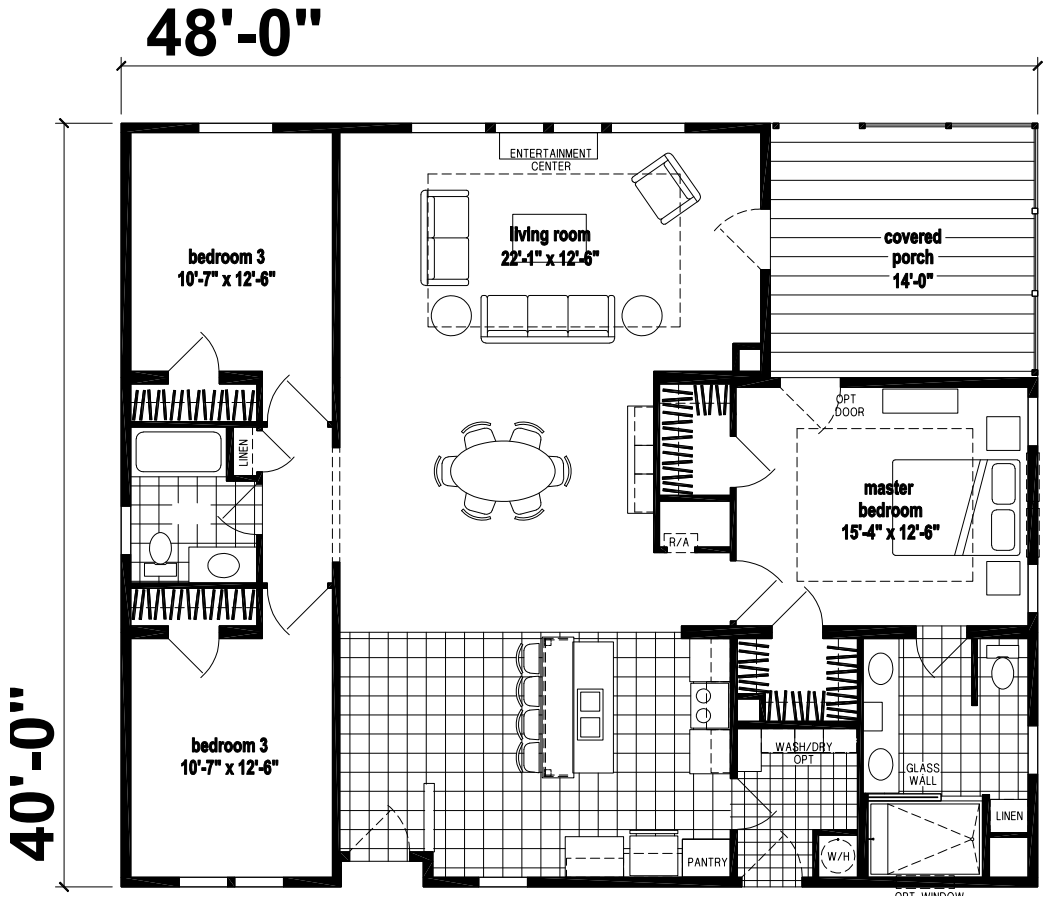

Dickson

Silver Springs Elite Series

1882 SQ. FT. (Approximate) 3 Bedrooms, 2 Baths

Last Updated: 2-24-25

CHAMPION HOMES CENTER
1915A SE SR100
Lake City, Florida 32025

FactoryHomeSale.com | 1-800-965-3052

IMPORTANT: Alta Cima Corp reserves the right to modify, cancel or substitute products or features of this event at any time without prior notice or obligation. Pictures and other promotional materials are representative and may depict or contain floor plans, square footages, elevations, options, upgrades, extra design features, decorations, floor coverings, specialty light fixtures, custom paint and wall coverings, window treatments, landscaping, sound and alarm systems, furnishings, appliances, and other designer/decorator features and amenities that are not included as part of the home and/or may not be available at all locations. Home, pricing and community information is subject to change, and homes to prior sale, at any time without notice or obligation. ©2020 Alta Cima Corp. All rights reserved.