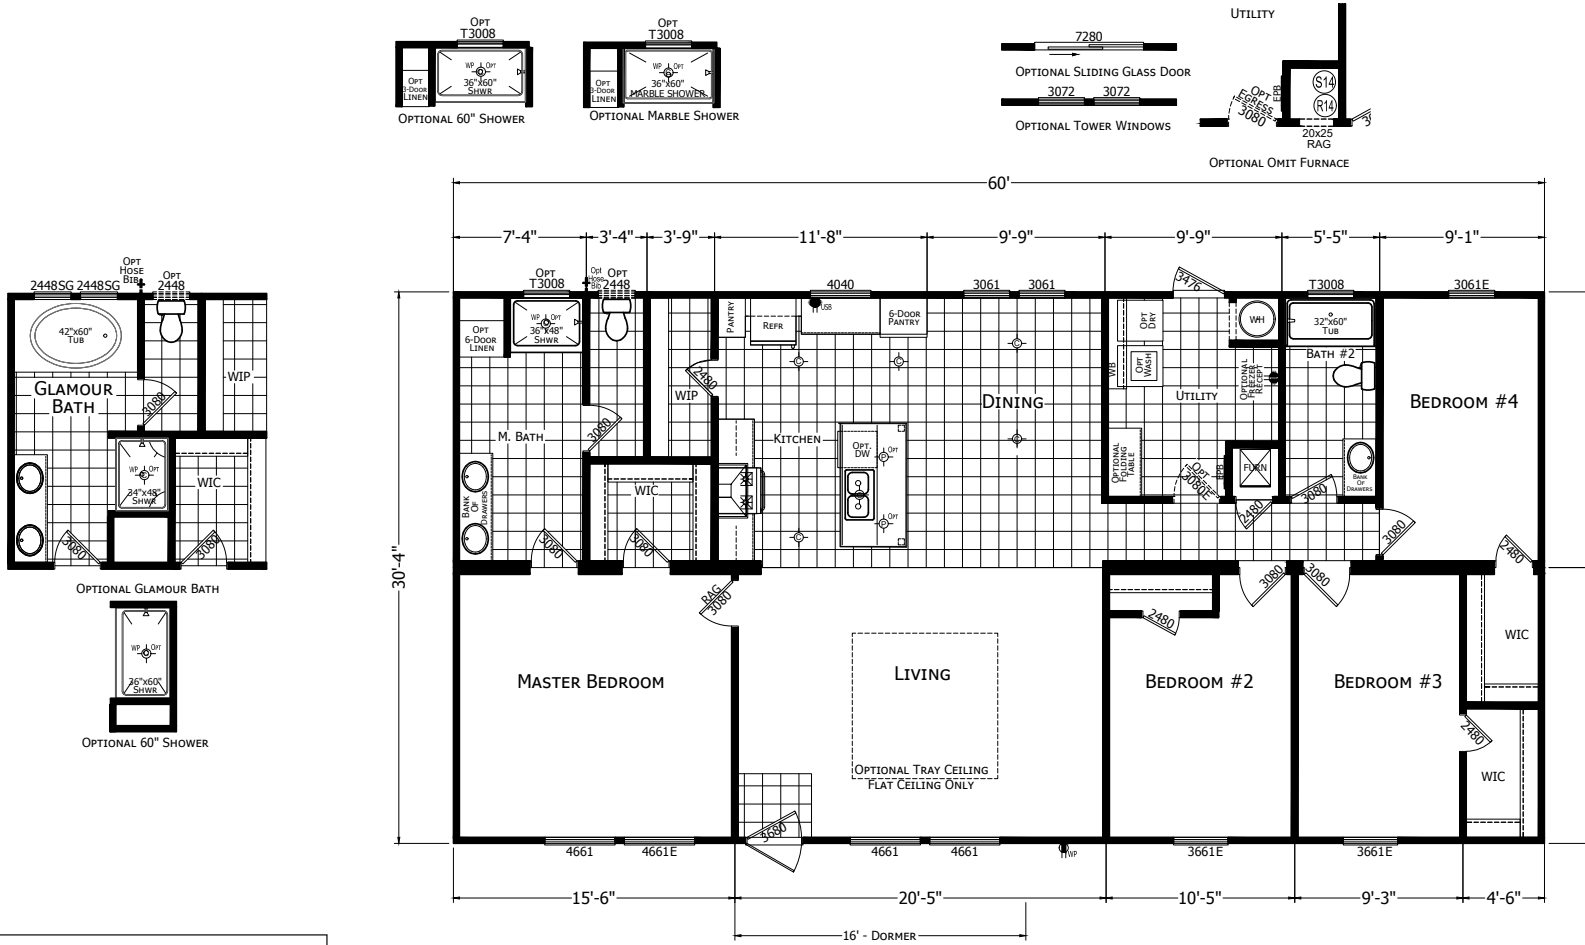

Dermott

Cypress Series
1,820 SQ. FT. (Approximate) 4 Bedroom, 2 Bath

Last Updated: 8-10-23

Note: Room Sizes Include Wall Dimensions And Are Not Indicative of True Net Dimensions

CHAMPION HOMES CENTER
1915A SE SR100
Lake City, Florida 32025