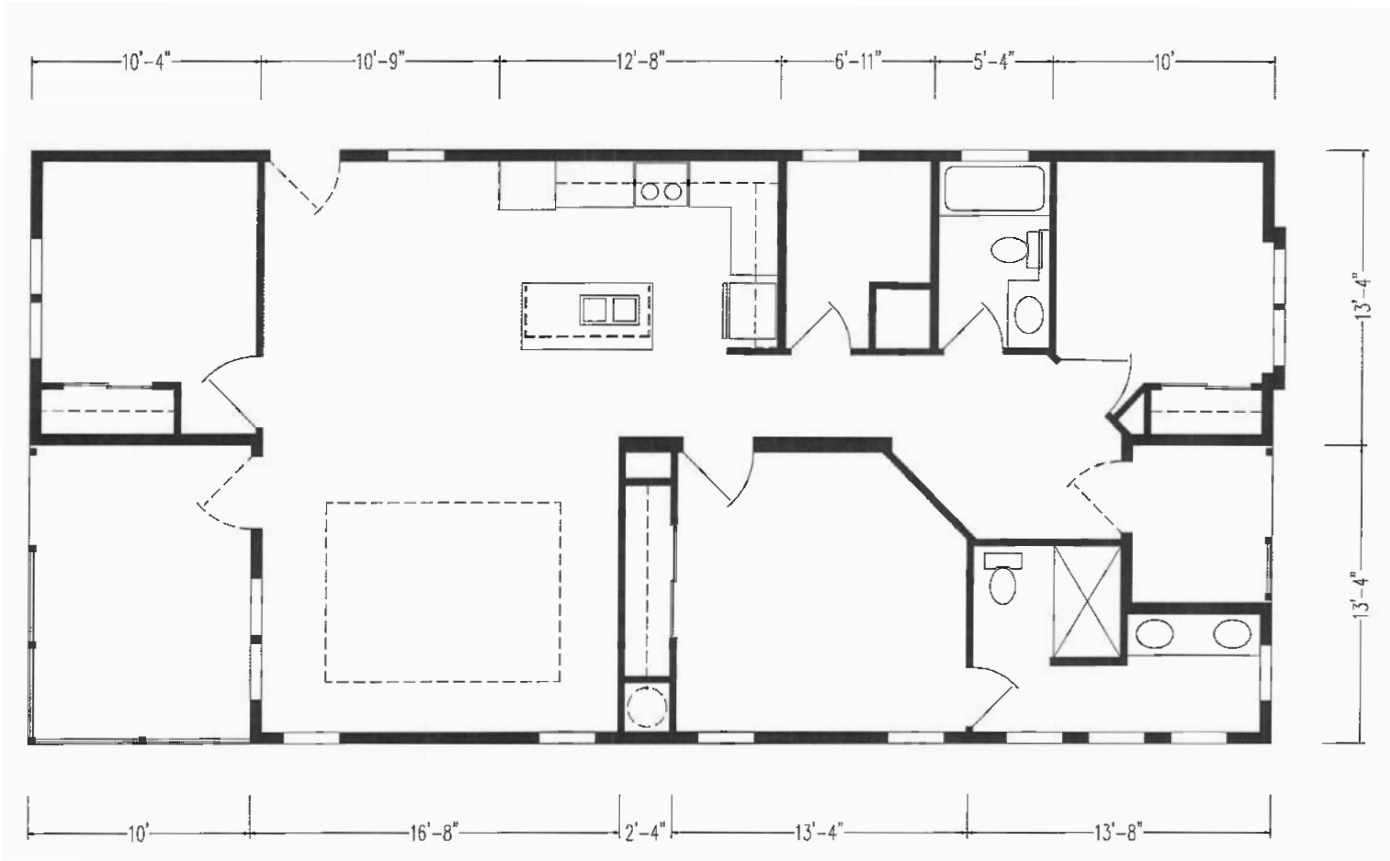

Derby

Silver Springs Limited Series

1456 SQ. FT. (Approximate) 3 Bedrooms, 2 Baths

Last Updated: 2-24-25

OPTION DEN

OPTION DEN
(@51% WIND ZONE)

OPTION AIR HANDLER

OPTION MASTER BEDROOM CLOSET
(W/10' x 12' AIR HANDLER)