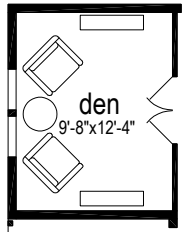

Derby

Silver Springs Limited Series

1456 SQ. FT. (Approximate) 3 Bedrooms, 2 Baths

Last Updated: 2-24-25

OPTION DEN

OPTION DEN
(@51% WIND ZONE)

OPTION AIR HANDLER

OPTION MASTER BEDROOM CLOSET
(W/10' x 12' AIR HANDLER)